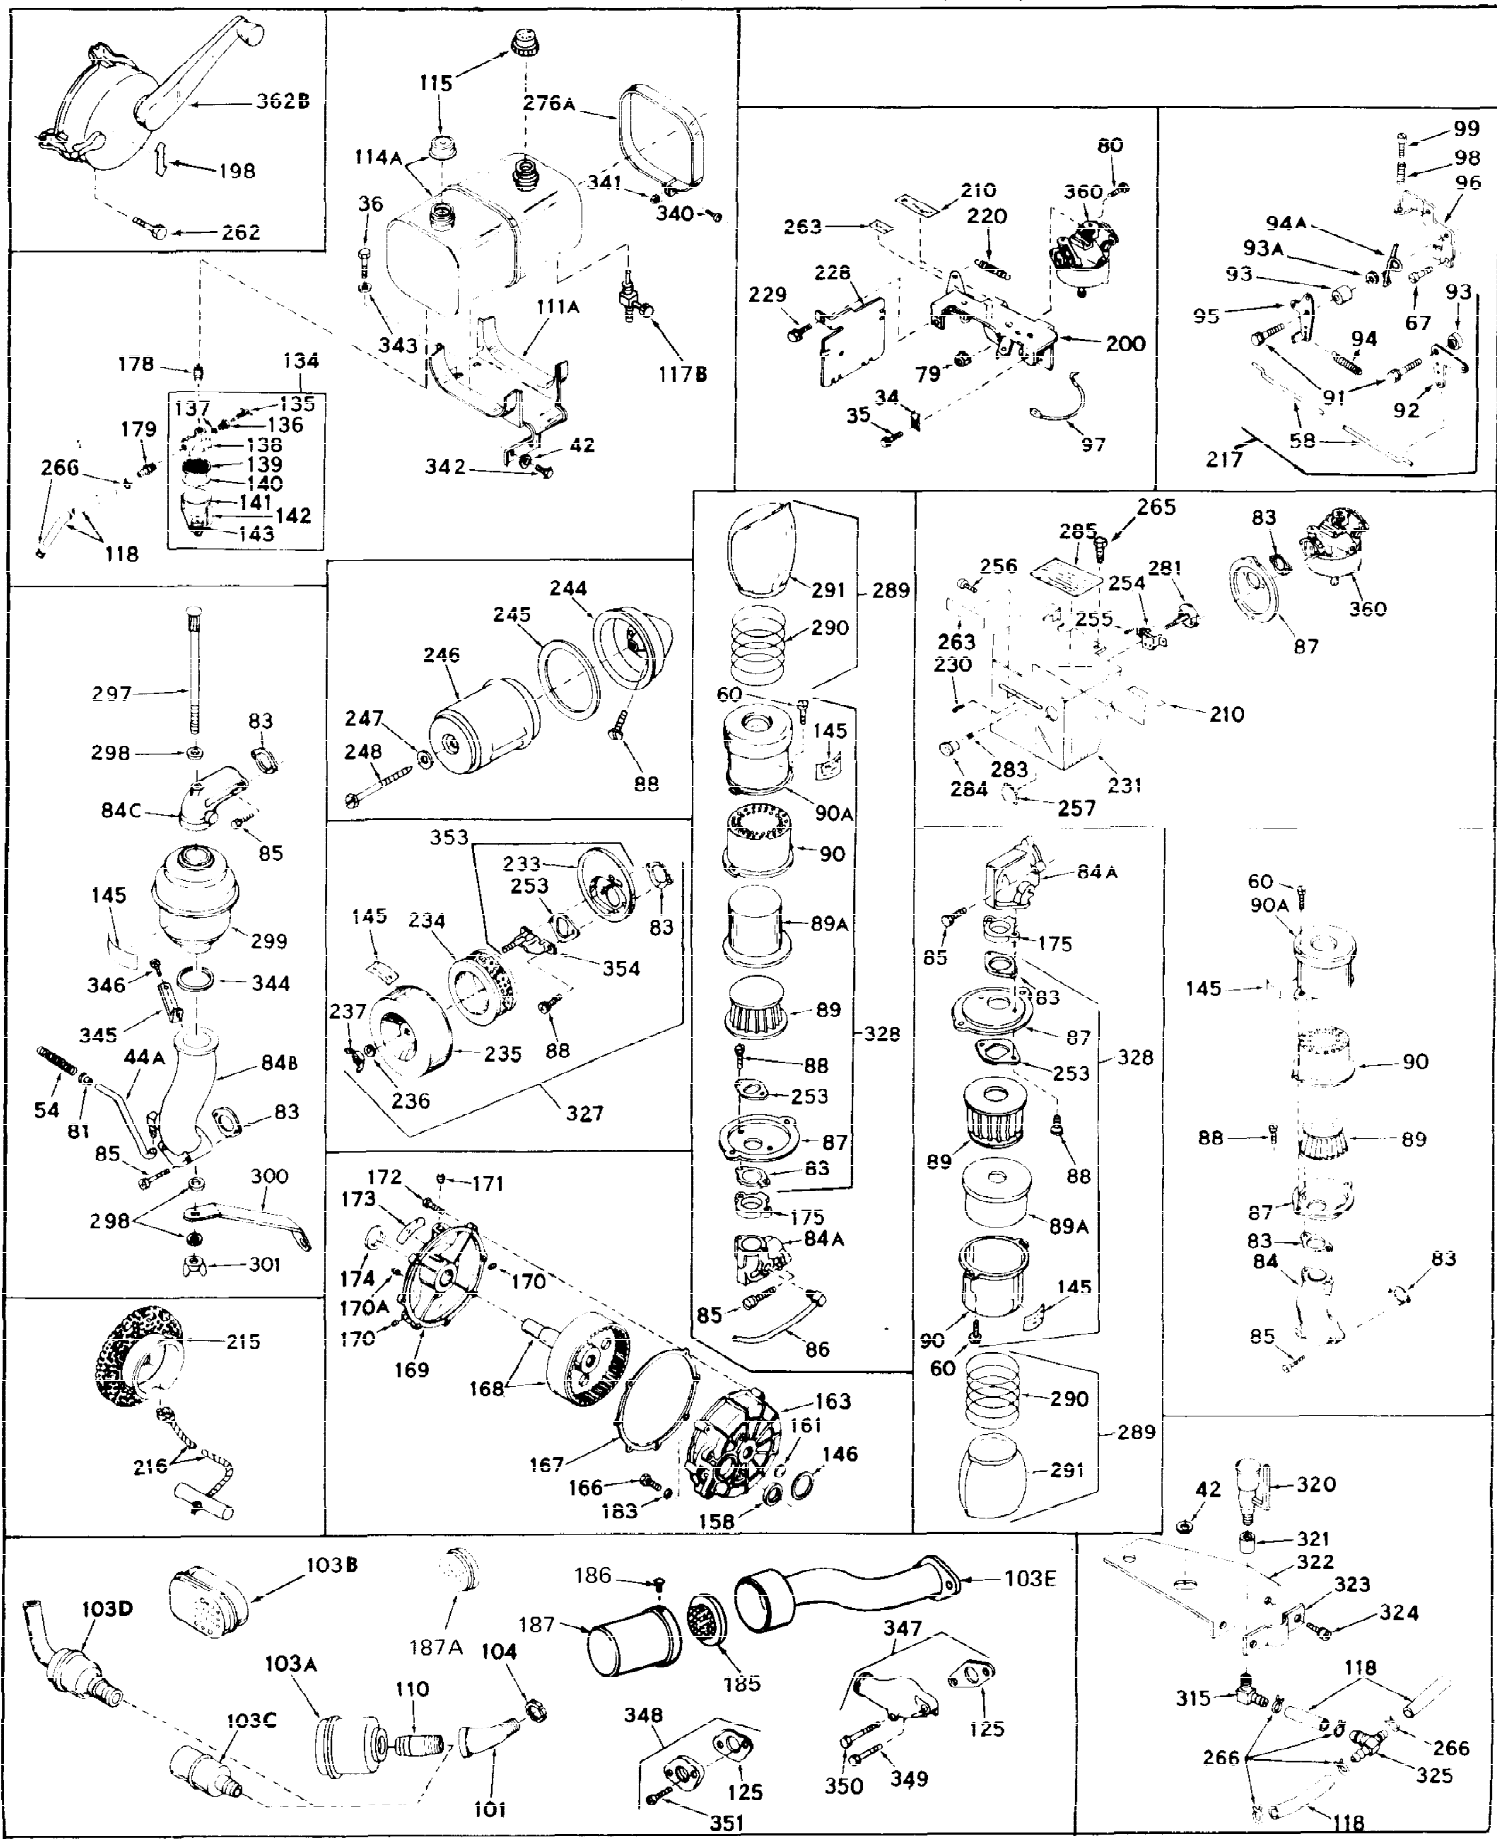

Ref #	Part Number	Qty	Description
34	27793	0	Clip, Conduit
35	28942	0	Screw
36	650694	0	Screw, Hex hd. cap, 5/16-18 x 2
36	650695	0	Screw, Hex hd. cap, 5/16-18 x 2-1/4 (Grade 8)
36	650697	0	Screw, Hex hd. cap, 5/16-18 x 2-1/2
42	26073	0	Washer, Connecting rod bolt
54	28819	0	Spring, Fuel line
54	31778	0	Spring, Coil
58	31879	0	Link, Governor lever to bellcrank
60	650152	0	Screw
67	650399	0	Screw, Phil. fil. hd. Sems, 10-32 x 5/8
79	29752	0	Nut
80	650572	0	Screw
83	27272	0	Gasket, Air cleaner
85	29786	0	Screw
85	650163	0	Screw, Fil. hd. Sems, 10-32 x 7/8
85	650416	0	Screw, Rd. hd. Sems, 10-32 x 1
85	650605	0	Screw
87	31691	0	Bracket, Air cleaner
88	28820	0	Screw
88	650399	0	Screw, Phil. fil. hd. Sems, 10-32 x 5/8
88	650521	0	Screw
89	30727	0	Element, Air cleaner
90A	31715	0	Body, Air cleaner
91	30312	0	Screw, Hex washer hd. Sems, 10-32 x 1/2
92	30712	0	Lever, Bellcrank
93A	28562	0	Bushing, Lever
93	29530	0	Bushing, Lever
94	30202	0	Spring, Extension
94A	32977	0	Spring, Torsion
95	30201A	0	Lever, Speed control
96	30199A	0	Bracket, Speed control
97	30831	0	Wire, Ground (Female fitting both ends)
98	28569	0	Spring, Compression
98	32924	0	Spring, Compression
99	29500	0	Screw, Fil. hd. mach., Sems, 8-32 x 3/4
99	650223	0	Screw, Fil. slotted hd. Sems, 8-32 x 5/8
99	650688	0	Screw, Hex hd., 10-32 x 1-5/16" (Drilled)
101	30209	0	Elbow, Exhaust (45°)
103C	31287	0	Muffler
104	28443	0	Nut, Conduit (1/8" thick)
104	32862	0	Nut, Conduit (1/4" thick)
115	32387A	0	Cap, Fuel filler (Charcoal Plastic) (Spurt)
115	33032	0	Cap, Fuel filler (Red Plastic) (Spurt)
118	29774	0	Line, Fuel (Braided 8.25")
118	30705	0	Line, Fuel (Braided 16")
118	30962	0	Line, Fuel (Braided 32")
125	27930	0	Gasket, Exhaust
145	31752	0	Decal, Air cleaner
146	28451	0	Gasket, Housing
171	24590	0	Plug, Pipe
215	28301	0	Pulley, Starter
216	590343	0	Rope & Handle Assy., Starter
217	730152	0	Control Assy., Speed
228	30820	0	Baffle, Heat