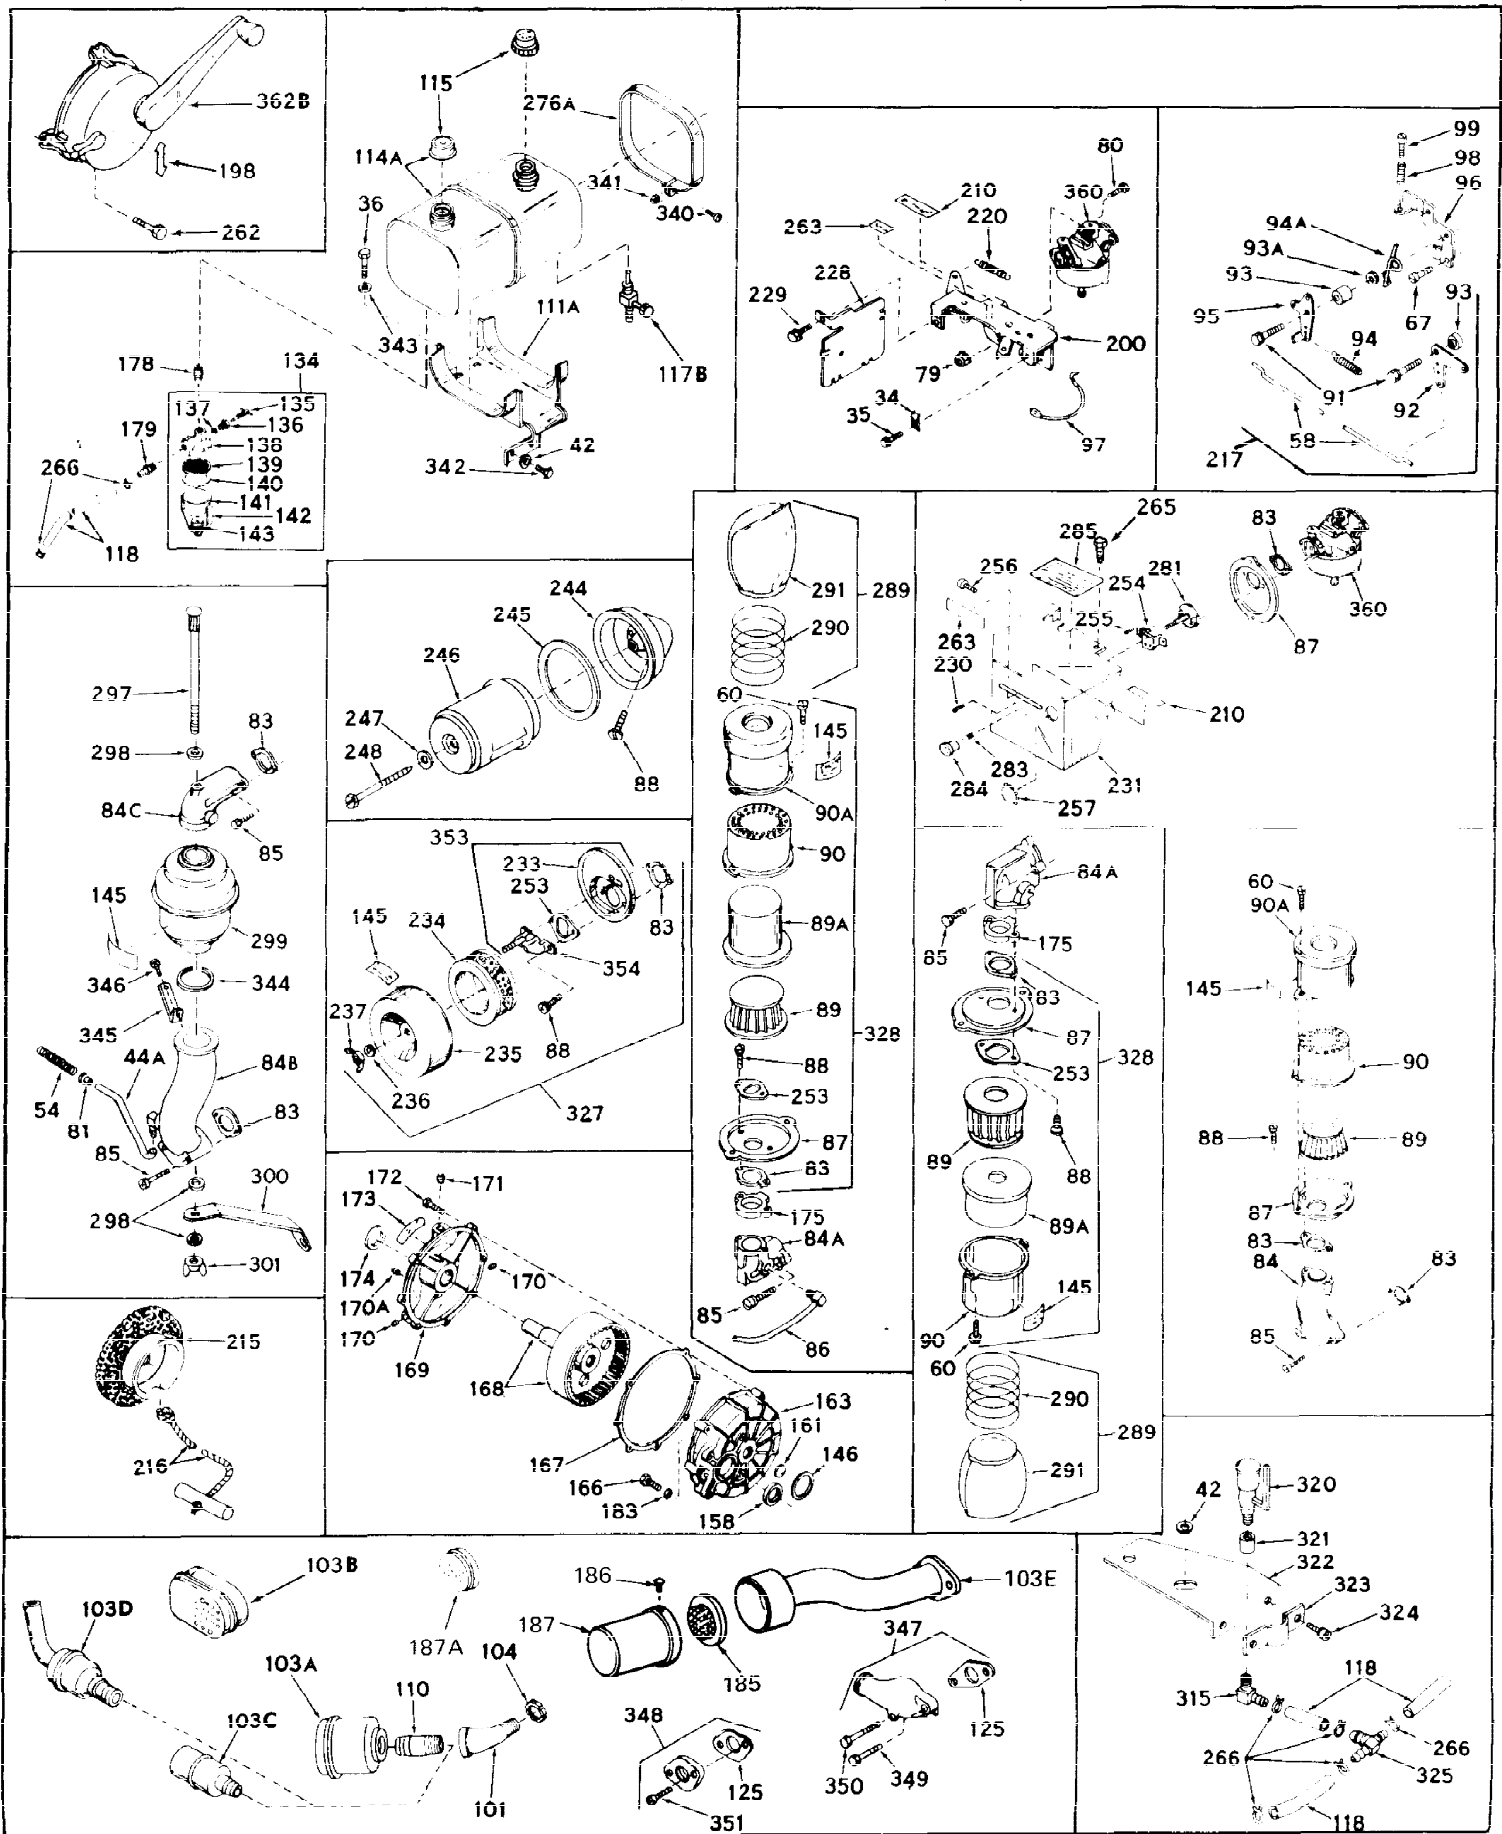

Ref #	Part Number	Qty	Description
34	27793	0	Clip, Conduit
35	28942	0	Screw
36	650694	0	Screw, Hex hd. cap, 5/16-18 x 2
36	650695	0	Screw, Hex hd. cap, 5/16-18 x 2-1/4 (Grade 8
36	650697	0	Screw, Hex hd. cap, 5/16-18 x 2-1/2
42	26073	0	Washer, Connecting rod bolt
54	28819	0	Spring, Fuel line
54	31778	0	Spring, Coil
58	31879	0	Link, Governor lever to bellcrank
60	650152	0	Screw
67	650399	0	Screw, Phil. fil. hd. Sems, 10-32 x 5/8
79	29752	0	Nut
80	650572	0	Screw
83	27272	0	Gasket, Air cleaner
85	29786	0	Screw
85	650163	0	Screw, Fil. hd. Sems, 10-32 x 7/8
85	650416	0	Screw, Rd. hd. Sems, 10-32 x 1
85	650605	0	Screw
87	31691	0	Bracket, Air cleaner
88	28820	0	Screw
88	650399	0	Screw, Phil. fil. hd. Sems, 10-32 x 5/8
88	650521	0	Screw
89	30727	0	Element, Air cleaner
90A	31715	0	Body, Air cleaner
91	30312	0	Screw, Hex washer hd. Sems, 10-32 x 1/2
92	30712	0	Lever, Bellcrank
93A	28562	0	Bushing, Lever
93	29530	0	Bushing, Lever
94	30202	0	Spring, Extension
94A	32977	0	Spring, Torsion
95	30201A	0	Lever, Speed control
96	30199A	0	Bracket, Speed control
97	30831	0	Wire, Ground (Female fitting both ends)
98	28569	0	Spring, Compression
98	32924	0	Spring, Compression
99	29500	0	Screw, Fil. hd. mach., Sems, 8-32 x 3/4
99	650223	0	Screw, Fil. slotted hd. Sems, 8-32 x 5/8
99	650688	0	Screw, Hex hd., 10-32 x 1-5/16" (Drilled
101	30209	0	Elbow, Exhaust (45°)
103C	32985	0	Muffler
104	28443	0	Nut, Conduit (1/8" thick)
104	32862	0	Nut, Conduit (1/4" thick)
115	32387A	0	Cap, Fuel filler (Charcoal Plastic) (Spurt
115	33032	0	Cap, Fuel filler (Red Plastic) (Spurt
118	29774	0	Line, Fuel (Braided 8.25")
118	30705	0	Line, Fuel (Braided 16")
118	30962	0	Line, Fuel (Braided 32")
125	27930	0	Gasket, Exhaust
145	31752	0	Decal, Air cleaner
146	28451	0	Gasket, Housing
171	24590	0	Plug, Pipe
215	28301	0	Pulley, Starter
216	590343	0	Rope & Handle Assy., Starter
217	730152	0	Control Assy., Speed
228	30820	0	Baffle, Heat