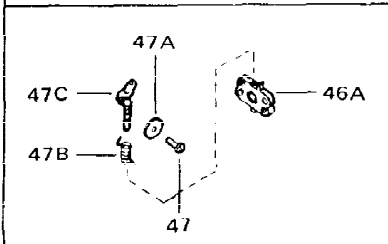

Ref #	Part Number	Qty	Description
36	650694A	0	Screw, Hex flange hd., 5/16-18 x 2
36	650695A	0	Screw, Hex flange hd., 5/16-18 x 2-1/4
36	650697A	0	Screw, Hex flange hd., 5/16-18 x 2-1/2
37	650128	0	Screw
37	650597	0	Screw, Hex washer hd., 10-24 x 5/8
37A	27261	0	Washer, Flat
41	28425	0	Cover, Valve chamber
56	31710	0	Link, Throttle
69	29747A	0	Screw
98	28569	0	Spring, Compression
98	31342	0	Spring, Compression
98	32924	0	Spring, Compression
99	650549	0	Screw
99	650688	0	Screw, Hex hd., 10-32 x 1-5/16" (Drilled
99	29500	0	Screw, Fil. hd. mach., Sems, 8-32 x 3/4
182	32683	0	Gasket, Fuel pump
183	32955	0	Cover, Fuel pump pad
184	9556	0	Plug, Oil drain (Sq. hd. pipe, 1/8-27)
185	30688	0	Screw, Hex hd. Sems, 1/4-20 x 1/2
225	730152	0	Control Assy., Speed
226	610973	0	Terminal Assy.
227	33177	0	Terminal
262	29716	0	Screw
266	650815	0	Washer, Belleville
267	8115	0	Nut, Hex
305	33018	0	Harness, Adapter
306	590420	0	Starter, Rewind
308	32386	0	Starter Motor Kit (110-120 Volt)
308	32901	0	Starter Motor Kit (110-120 Volt)
308	33328	0	Starter Motor Kit (110-120 Volt)
308	33328A	0	Starter Motor Kit (110-120 Volt)
308	33518	0	Starter Motor Kit (110-120 Volt)
308	33518A	0	Starter Motor Kit (110-120 Volt)
308	33518B	0	Starter Motor Kit (110-120 Volt)
309	30811A	0	Flywheel