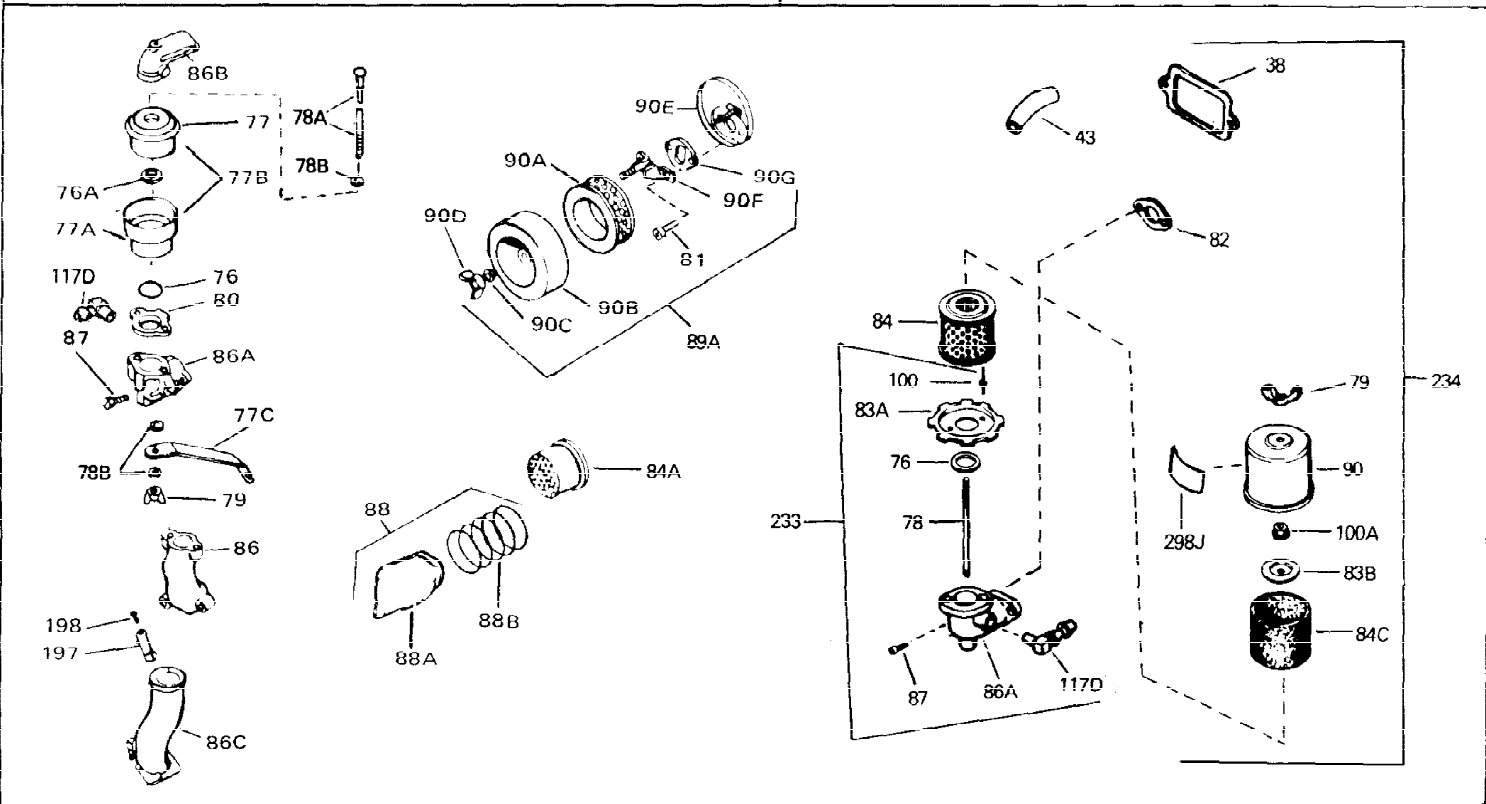

| Ref # | Part Number | Qty | Description                             |
|-------|-------------|-----|-----------------------------------------|
| 115   | 34210       | 0   | Cap, Fuel filler (Red Plastic) (Spurt   |
| 115   | 410144B     | 0   | Cap, Fuel filler (White Plastic) (Std.) |
| 119   | 29774       | 0   | Line, Fuel (Braided 8.25")              |
| 119   | 30705       | 0   | Line, Fuel (Braided 16")                |
| 119   | 30962       | 0   | Line, Fuel (Braided 32")                |
| 120   | 26460       | 0   | Clamp, Fuel line                        |
| 121   | 32401       | 0   | Muffler                                 |
| 125   | 27930       | 0   | Gasket, Exhaust                         |
| 126   | 30196       | 0   | Screw                                   |
| 127   | 26073       | 0   | Washer, Connecting rod bolt             |
| 128   | 650694A     | 0   | Screw, Hex flange hd., 5/16-18 x 2      |
| 132   | 650139      | 0   | Screw                                   |
| 132   | 650548      | 0   | Screw, Hex washer hd., 8-32 x 5/16      |
| 144   | 650542      | 0   | Screw, Hex hd. cap, 5/16 18 x 13/16     |
| 146   | 29538       | 0   | Base, Mounting                          |
| 147   | 650128      | 0   | Screw                                   |
| 148   | 30622       | 0   | Extension, Blower housing               |
| 186   | 27275       | 0   | Clip, Hi-tension wire                   |
| 186   | 29443       | 0   | Clip, Fuel line                         |
| 186   | 33685       | 0   | Clip, Hi-tension wire                   |
| 224   | 31386       | 0   | Spring, Governor                        |
| 225B  | 31726B      | 0   | Bracket Assy., Speed control            |
| 226   | 610973      | 0   | Terminal Assy.                          |
| 232   | 28468       | 0   | Wire, Ground (Female fitting both ends) |
| 244   | 31793       | 0   | Bearing, Ball                           |
| 245   | 31792       | 0   | Washer, Thrust                          |
| 246   | 31855       | 0   | Retainer, Bearing                       |
| 247   | 650778      | 0   | Washer, Lock                            |
| 248   | 650580      | 0   | Nut, Lock                               |
| 262   | 29716       | 0   | Screw                                   |
| 264   | 32125       | 0   | Cup, Starter                            |
| 265   | 590417      | 0   | Screen, Starter cup                     |
| 266   | 650815      | 0   | Washer, Belleville                      |
| 267   | 8115        | 0   | Nut, Hex                                |
| 298   | 34346       | 0   | Decal, Instruction                      |
| 298A  | 31517       | 0   | Decal, H.P. (5 H.P.)                    |
| 298A  | 32173       | 0   | Decal, H.P. (6 H.P.)                    |
| 298A  | 33310       | 0   | Decal, Mini-Bike (5 H.P.)               |
| 298A  | 34316       | 0   | Decal, Name                             |
| 299   | 30547A      | 0   | Contact Assy., Breaker                  |
| 300   | 30548B      | 0   | Condenser                               |
| 301   | 631021      | 0   | Inlet Needle, Seat & Clip Assy.         |
| 303   | 631067A     | 0   | Carburetor                              |
| 304   | 610689A     | 0   | Magneto, Tecumseh                       |
| 306   | 590420      | 0   | Starter, Rewind                         |
| 310   | 33235       | 0   | Gasket Set                              |