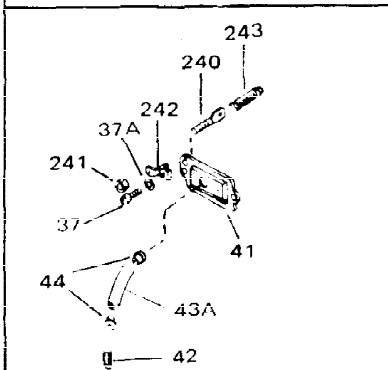

Ref #	Part Number	Qty	Description
36	650694A	0	Screw, Hex flange hd., 5/16-18 x 2
36	650695A	0	Screw, Hex flange hd., 5/16-18 x 2-1/4
36	650697A	0	Screw, Hex flange hd., 5/16-18 x 2-1/2
37	650128	0	Screw
37	650597	0	Screw, Hex washer hd., 10-24 x 5/8
37A	27261	0	Washer, Flat
41	28425	0	Cover, Valve chamber
56	31710	0	Link, Throttle
69	29747A	0	Screw
98	28569	0	Spring, Compression
98	31342	0	Spring, Compression
98	32924	0	Spring, Compression
99	650549	0	Screw
99	650688	0	Screw, Hex hd., 10-32 x 1-5/16" (Drilled
99	29500	0	Screw, Fil. hd. mach., Sems, 8-32 x 3/4
182	32683	0	Gasket, Fuel pump
183	32955	0	Cover, Fuel pump pad
184	9556	0	Plug, Oil drain (Sq. hd. pipe, 1/8-27)
185	30688	0	Screw, Hex hd. Sems, 1/4-20 x 1/2
225	730152	0	Control Assy., Speed
226	610973	0	Terminal Assy.
227	33177	0	Terminal
262	29716	0	Screw
266	650815	0	Washer, Belleville
267	8115	0	Nut, Hex
305	33018	0	Harness, Adapter
306	590420	0	Starter, Rewind
308	32386	0	Starter Motor Kit (110-120 Volt)
308	32901	0	Starter Motor Kit (110-120 Volt)
308	33328	0	Starter Motor Kit (110-120 Volt)
308	33328A	0	Starter Motor Kit (110-120 Volt)
308	33518	0	Starter Motor Kit (110-120 Volt)
308	33518A	0	Starter Motor Kit (110-120 Volt)
308	33518B	0	Starter Motor Kit (110-120 Volt)
309	30811A	0	Flywheel