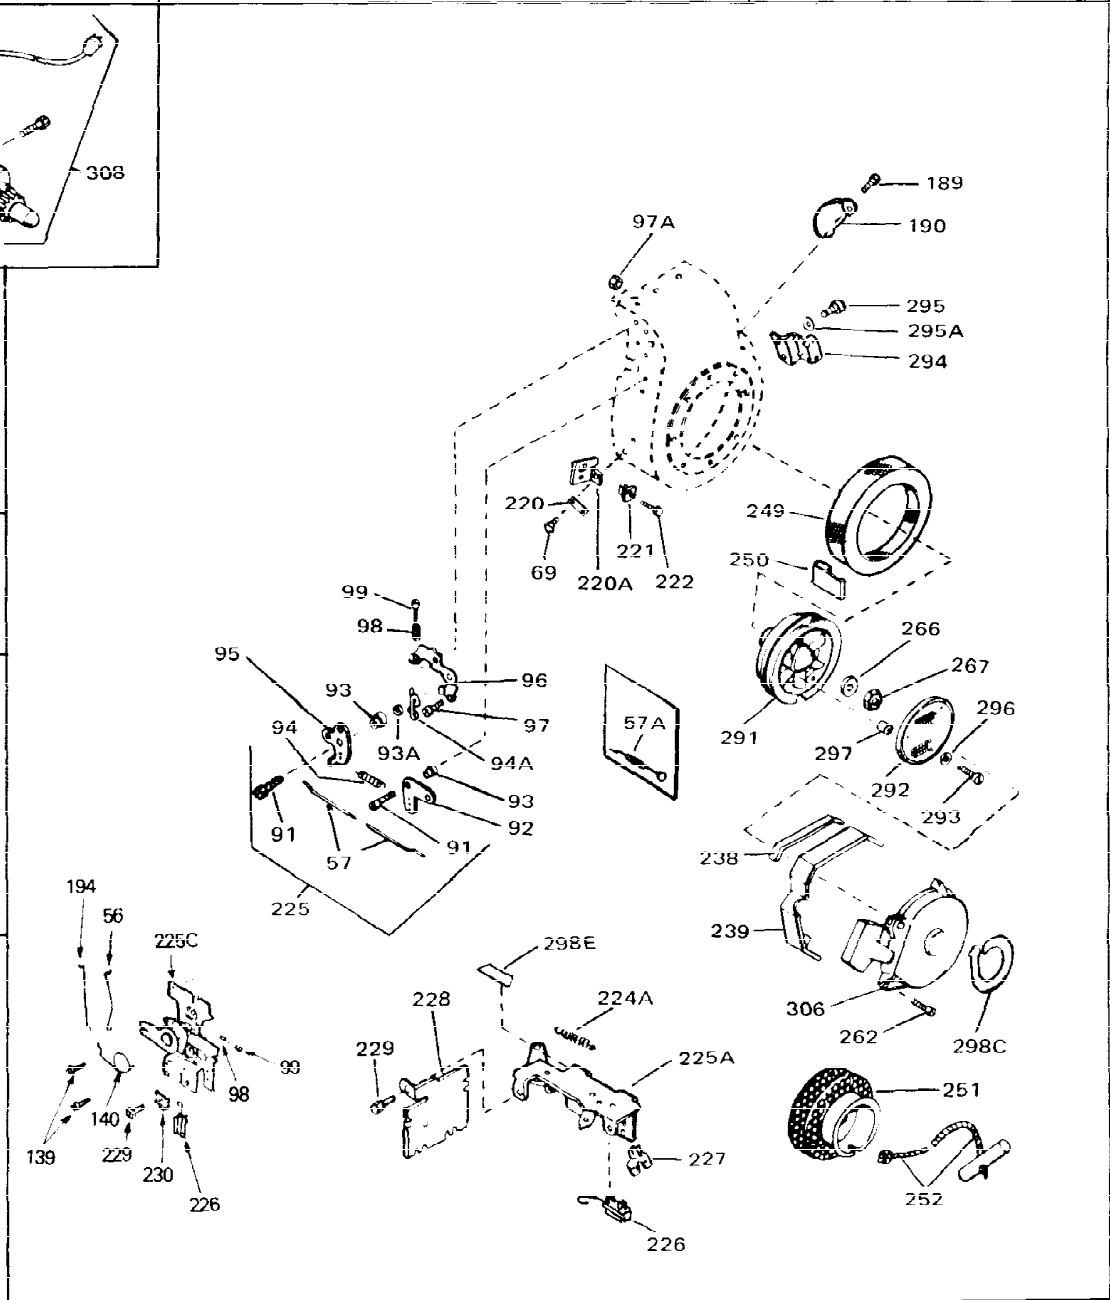

Ref #	Part Number	Qty	Description
36	650694A	0	Screw, Hex flange hd., 5/16-18 x 2
36	650695A	0	Screw, Hex flange hd., 5/16-18 x 2-1/4
36	650697A	0	Screw, Hex flange hd., 5/16-18 x 2-1/2
37	650128	0	Screw
37	650597	0	Screw, Hex washer hd., 10-24 x 5/8
37A	27261	0	Washer, Flat
41	28425	0	Cover, Valve chamber
56	31710	0	Link, Throttle
69	29747A	0	Screw
98	28569	0	Spring, Compression
98	31342	0	Spring, Compression
98	32924	0	Spring, Compression
99	650549	0	Screw
99	650688	0	Screw, Hex hd., 10-32 x 1-5/16" (Drilled
99	29500	0	Screw, Fil. hd. mach., Sems, 8-32 x 3/4
182	32683	0	Gasket, Fuel pump
183	32955	0	Cover, Fuel pump pad
184	9556	0	Plug, Oil drain (Sq. hd. pipe, 1/8-27)
185	30688	0	Screw, Hex hd. Sems, 1/4-20 x 1/2
225	730152	0	Control Assy., Speed
226	610973	0	Terminal Assy.
227	33177	0	Terminal
262	29716	0	Screw
266	650815	0	Washer, Belleville
267	8115	0	Nut, Hex
305	33018	0	Harness, Adapter
306	590420	0	Starter, Rewind
308	32386	0	Starter Motor Kit (110-120 Volt)
308	32901	0	Starter Motor Kit (110-120 Volt)
308	33328	0	Starter Motor Kit (110-120 Volt)
308	33328A	0	Starter Motor Kit (110-120 Volt)
308	33518	0	Starter Motor Kit (110-120 Volt)
308	33518A	0	Starter Motor Kit (110-120 Volt)
308	33518B	0	Starter Motor Kit (110-120 Volt)
309	30811A	0	Flywheel