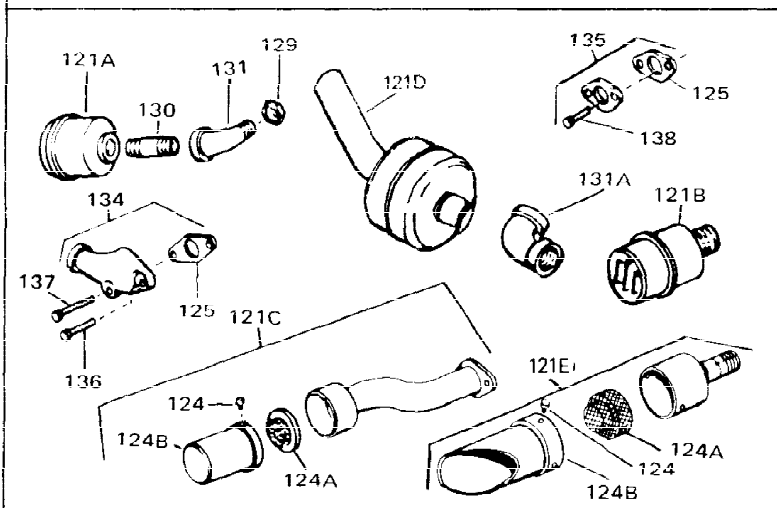

| Ref # | Part Number | Qty | Description                             |
|-------|-------------|-----|-----------------------------------------|
| 115   | 34210       | 0   | Cap, Fuel filler (Red Plastic) (Spurt   |
| 115   | 410144B     | 0   | Cap, Fuel filler (White Plastic) (Std.) |
| 119   | 29774       | 0   | Line, Fuel (Braided 8.25")              |
| 119   | 30705       | 0   | Line, Fuel (Braided 16")                |
| 119   | 30962       | 0   | Line, Fuel (Braided 32")                |
| 120   | 26460       | 0   | Clamp, Fuel line                        |
| 121   | 32401       | 0   | Muffler                                 |
| 125   | 27930       | 0   | Gasket, Exhaust                         |
| 126   | 30196       | 0   | Screw                                   |
| 127   | 26073       | 0   | Washer, Connecting rod bolt             |
| 128   | 650694A     | 0   | Screw, Hex flange hd., 5/16-18 x 2      |
| 132   | 650139      | 0   | Screw                                   |
| 132   | 650548      | 0   | Screw, Hex washer hd., 8-32 x 5/16      |
| 144   | 650542      | 0   | Screw, Hex hd. cap, 5/16 18 x 13/16     |
| 146   | 29538       | 0   | Base, Mounting                          |
| 147   | 650128      | 0   | Screw                                   |
| 148   | 30622       | 0   | Extension, Blower housing               |
| 186   | 27275       | 0   | Clip, Hi-tension wire                   |
| 186   | 29443       | 0   | Clip, Fuel line                         |
| 186   | 33685       | 0   | Clip, Hi-tension wire                   |
| 224   | 31386       | 0   | Spring, Governor                        |
| 225B  | 31726B      | 0   | Bracket Assy., Speed control            |
| 226   | 610973      | 0   | Terminal Assy.                          |
| 232   | 28468       | 0   | Wire, Ground (Female fitting both ends) |
| 244   | 31793       | 0   | Bearing, Ball                           |
| 245   | 31792       | 0   | Washer, Thrust                          |
| 246   | 31855       | 0   | Retainer, Bearing                       |
| 247   | 650778      | 0   | Washer, Lock                            |
| 248   | 650580      | 0   | Nut, Lock                               |
| 262   | 29716       | 0   | Screw                                   |
| 264   | 32125       | 0   | Cup, Starter                            |
| 265   | 590417      | 0   | Screen, Starter cup                     |
| 266   | 650815      | 0   | Washer, Belleville                      |
| 267   | 8115        | 0   | Nut, Hex                                |
| 298   | 34346       | 0   | Decal, Instruction                      |
| 298A  | 31517       | 0   | Decal, H.P. (5 H.P.)                    |
| 298A  | 32173       | 0   | Decal, H.P. (6 H.P.)                    |
| 298A  | 33310       | 0   | Decal, Mini-Bike (5 H.P.)               |
| 298A  | 34316       | 0   | Decal, Name                             |
| 299   | 30547A      | 0   | Contact Assy., Breaker                  |
| 300   | 30548B      | 0   | Condenser                               |
| 301   | 631021      | 0   | Inlet Needle, Seat & Clip Assy.         |
| 303   | 631067A     | 0   | Carburetor                              |
| 304   | 610689A     | 0   | Magneto, Tecumseh                       |
| 306   | 590420      | 0   | Starter, Rewind                         |
| 310   | 33235       | 0   | Gasket Set                              |