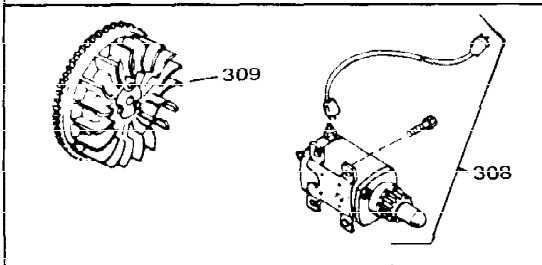

Ref #	Part Number	Qty	Description
36	650694A	0	Screw, Hex flange hd., 5/16-18 x 2
36	650695A	0	Screw, Hex flange hd., 5/16-18 x 2-1/4
36	650697A	0	Screw, Hex flange hd., 5/16-18 x 2-1/2
37	650128	0	Screw
37	650597	0	Screw, Hex washer hd., 10-24 x 5/8
37A	27261	0	Washer, Flat
41	28425	0	Cover, Valve chamber
56	31710	0	Link, Throttle
69	29747A	0	Screw
98	28569	0	Spring, Compression
98	31342	0	Spring, Compression
98	32924	0	Spring, Compression
99	29500	0	Screw, Fil. hd. mach., Sems, 8-32 x 3/4
99	650549	0	Screw
99	650688	0	Screw, Hex hd., 10-32 x 1-5/16" (Drilled
151	30688	0	Screw, Hex hd. Sems, 1/4-20 x 1/2
182	32683	0	Gasket, Fuel pump
183	32955	0	Cover, Fuel pump pad
184	9556	0	Plug, Oil drain (Sq. hd. pipe, 1/8-27)
185	30688	0	Screw, Hex hd. Sems, 1/4-20 x 1/2
217	610749	0	Regulator, Rectifier (10 Amp)
225	730152	0	Control Assy., Speed
226	610973	0	Terminal Assy.
227	33177	0	Terminal
229	28942	0	Screw
230	27793	0	Clip, Conduit
262	29716	0	Screw
266	650815	0	Washer, Belleville
267	8115	0	Nut, Hex
305	33018	0	Harness, Adapter
306	590427	0	Starter, Rewind
307	29965	0	Motor, Starter (12 Volt)
307	32468	0	Motor, Starter (12 Volt)
307	32468A	0	Motor, Starter (12 Volt)
307	32468B	0	Motor, Starter (12 Volt)
307	33606	0	Motor, Starter (12 Volt)
308	32386	0	Starter Motor Kit (110-120 Volt)
308	32901	0	Starter Motor Kit (110-120 Volt)
308	33328	0	Starter Motor Kit (110-120 Volt)
308	33328A	0	Starter Motor Kit (110-120 Volt)
308	33518	0	Starter Motor Kit (110-120 Volt)
308	33518A	0	Starter Motor Kit (110-120 Volt)
308	33518B	0	Starter Motor Kit (110-120 Volt)
309	30811A	0	Flywheel