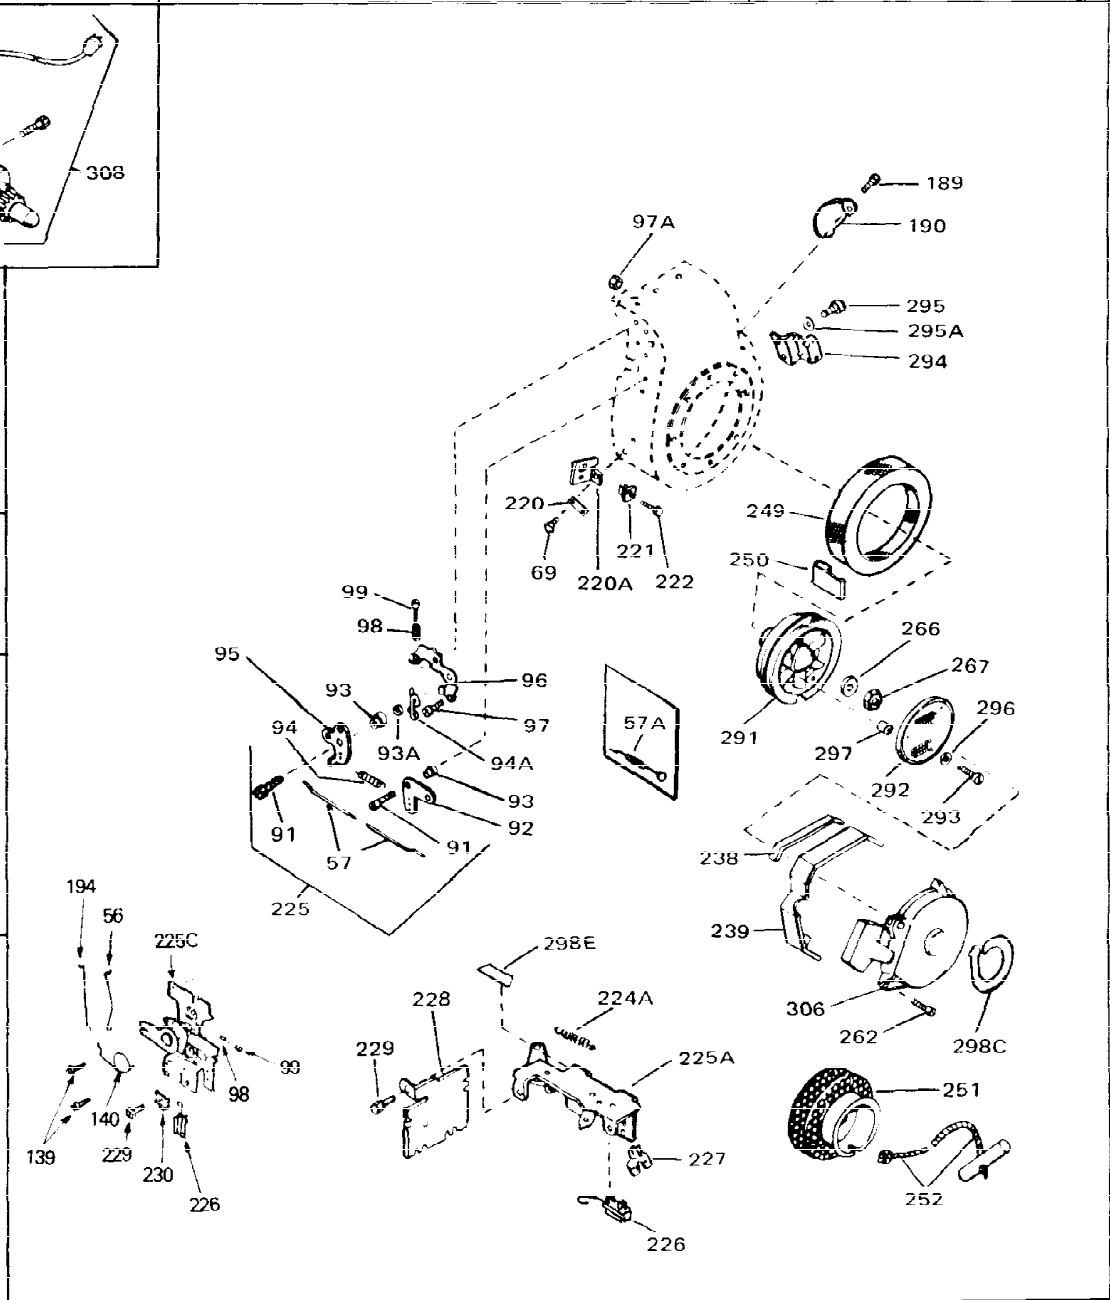

Ref #	Part Number	Qty	Description
36	650694A	0	Screw, Hex flange hd., 5/16-18 x 2
36	650695A	0	Screw, Hex flange hd., 5/16-18 x 2-1/4
36	650697A	0	Screw, Hex flange hd., 5/16-18 x 2-1/2
37	650128	0	Screw
37	650597	0	Screw, Hex washer hd., 10-24 x 5/8
37A	27261	0	Washer, Flat
41	28425	0	Cover, Valve chamber
56	31710	0	Link, Throttle
69	29747A	0	Screw
98	28569	0	Spring, Compression
98	31342	0	Spring, Compression
98	32924	0	Spring, Compression
99	29500	0	Screw, Fil. hd. mach., Sems, 8-32 x 3/4
99	650549	0	Screw
99	650688	0	Screw, Hex hd., 10-32 x 1-5/16" (Drilled
151	30688	0	Screw, Hex hd. Sems, 1/4-20 x 1/2
182	32683	0	Gasket, Fuel pump
183	32955	0	Cover, Fuel pump pad
184	9556	0	Plug, Oil drain (Sq. hd. pipe, 1/8-27)
185	30688	0	Screw, Hex hd. Sems, 1/4-20 x 1/2
217	610749	0	Regulator, Rectifier (10 Amp)
225	730152	0	Control Assy., Speed
226	610973	0	Terminal Assy.
227	33177	0	Terminal
229	28942	0	Screw
230	27793	0	Clip, Conduit
262	29716	0	Screw
266	650815	0	Washer, Belleville
267	8115	0	Nut, Hex
305	33018	0	Harness, Adapter
306	590427	0	Starter, Rewind
307	29965	0	Motor, Starter (12 Volt)
307	32468	0	Motor, Starter (12 Volt)
307	32468A	0	Motor, Starter (12 Volt)
307	32468B	0	Motor, Starter (12 Volt)
307	33606	0	Motor, Starter (12 Volt)
308	32386	0	Starter Motor Kit (110-120 Volt)
308	32901	0	Starter Motor Kit (110-120 Volt)
308	33328	0	Starter Motor Kit (110-120 Volt)
308	33328A	0	Starter Motor Kit (110-120 Volt)
308	33518	0	Starter Motor Kit (110-120 Volt)
308	33518A	0	Starter Motor Kit (110-120 Volt)
308	33518B	0	Starter Motor Kit (110-120 Volt)
309	30811A	0	Flywheel