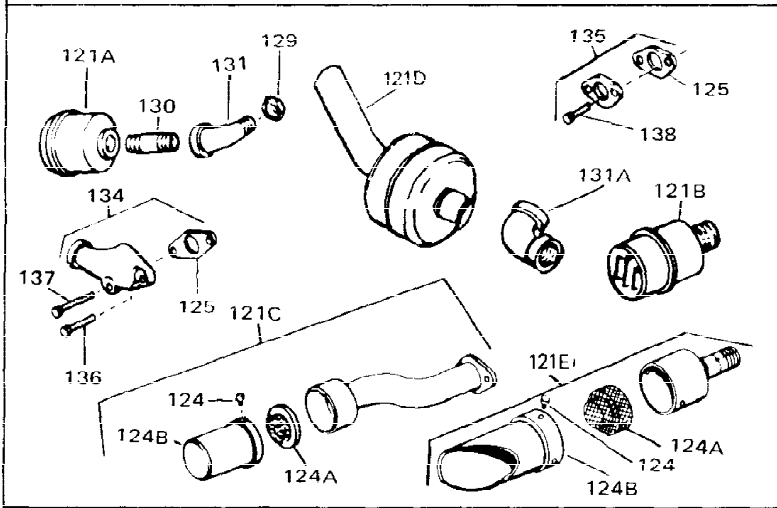

Ref #	Part Number	Qty	Description
35	26073	0	Washer, Connecting rod bolt
35	650570	0	Washer, Flat
35	650691	0	Washer, Flat
36	650694A	0	Screw, Hex flange hd., 5/16-18 x 2
36	650695A	0	Screw, Hex flange hd., 5/16-18 x 2-1/4
36	650697A	0	Screw, Hex flange hd., 5/16-18 x 2-1/2
38	27896	0	Gasket, Breather cover
43	27627	0	Tube, Breather
81	28820	0	Screw
81	30196	0	Screw
81	650521	0	Screw
82	27272	0	Gasket, Air cleaner
86A	34697	0	Elbow, Air cleaner
89A	730128	0	Cleaner Assy., Air
113	30688	0	Screw, Hex hd. Sems, 1/4-20 x 1/2
117B	33053	0	Valve, Fuel strainer & shut-off
121E	391026	0	Muffler
124A	33171	0	Screen, Muffler
124B	33185	0	Cover & Tube, Muffler
124	650578	0	Screw
125	27930	0	Gasket, Exhaust
134	31288	0	Muffler Adapter Kit
135	730130	0	Muffler Adapter Kit
136	6021A	0	Screw, Hex flange hd., 5/16-18 x 1-1/2
137	650697A	0	Screw, Hex flange hd., 5/16-18 x 2-1/2
138	30196	0	Screw
233	34819	0	Elbow Assy., Air cleaner
234	730561	0	Air Cleaner Kit, Dual Element upright,
273	650687	0	Screw, Pan hd. self-tap, 10-32 x 5/16