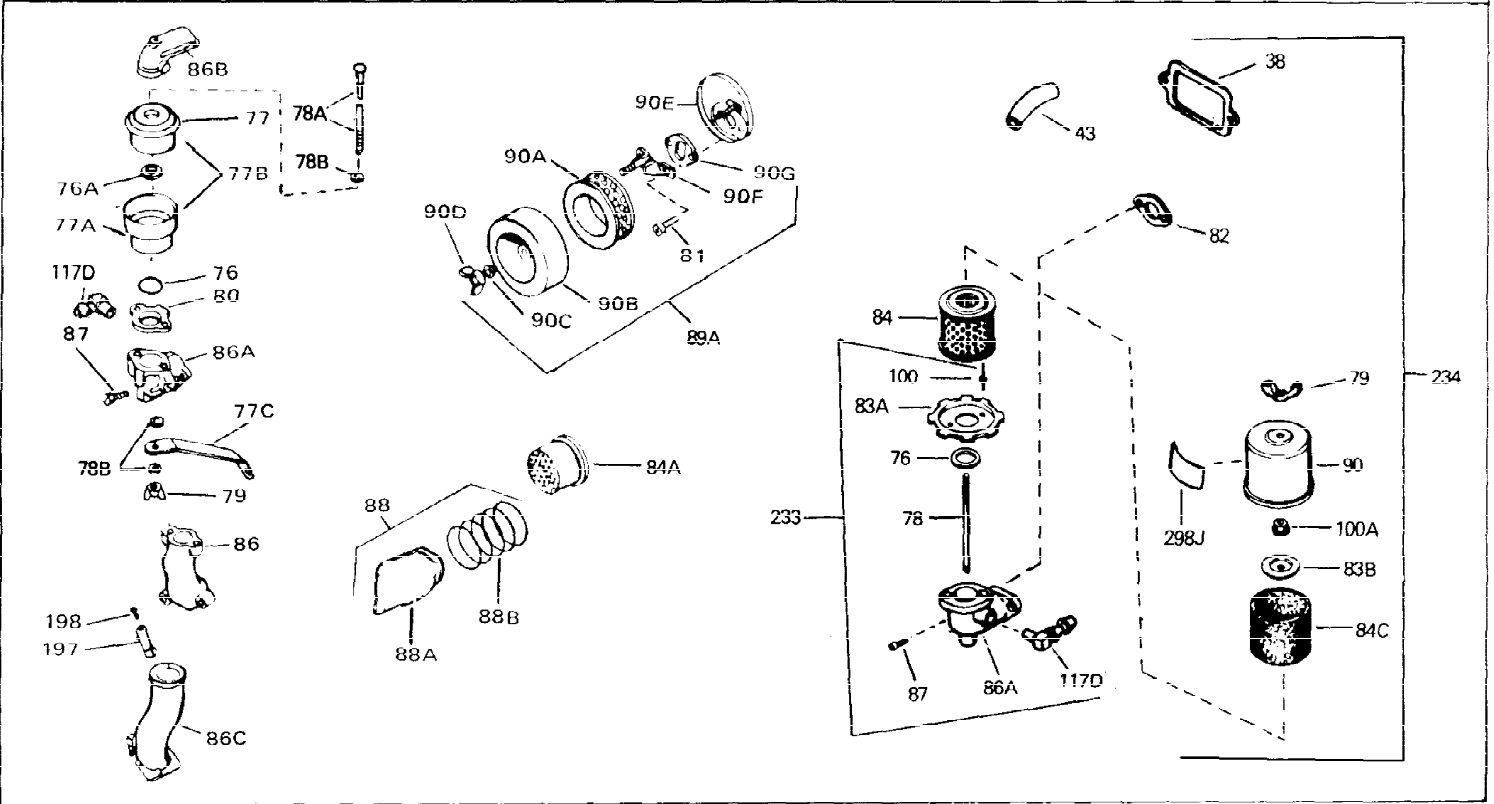

Ref #	Part Number	Qty	Description
35	26073	0	Washer, Connecting rod bolt
35	650570	0	Washer, Flat
35	650691	0	Washer, Flat
36	650694A	0	Screw, Hex flange hd., 5/16-18 x 2
36	650695A	0	Screw, Hex flange hd., 5/16-18 x 2-1/4
36	650697A	0	Screw, Hex flange hd., 5/16-18 x 2-1/2
38	27896	0	Gasket, Breather cover
43	27627	0	Tube, Breather
81	28820	0	Screw
81	30196	0	Screw
81	650521	0	Screw
82	27272	0	Gasket, Air cleaner
86A	34697	0	Elbow, Air cleaner
89A	730128	0	Cleaner Assy., Air
113	30688	0	Screw, Hex hd. Sems, 1/4-20 x 1/2
117B	33053	0	Valve, Fuel strainer & shut-off
121E	391026	0	Muffler
124A	33171	0	Screen, Muffler
124B	33185	0	Cover & Tube, Muffler
124	650578	0	Screw
125	27930	0	Gasket, Exhaust
134	31288	0	Muffler Adapter Kit
135	730130	0	Muffler Adapter Kit
136	6021A	0	Screw, Hex flange hd., 5/16-18 x 1-1/2
137	650697A	0	Screw, Hex flange hd., 5/16-18 x 2-1/2
138	30196	0	Screw
233	34819	0	Elbow Assy., Air cleaner
234	730561	0	Air Cleaner Kit, Dual Element upright,
273	650687	0	Screw, Pan hd. self-tap, 10-32 x 5/16