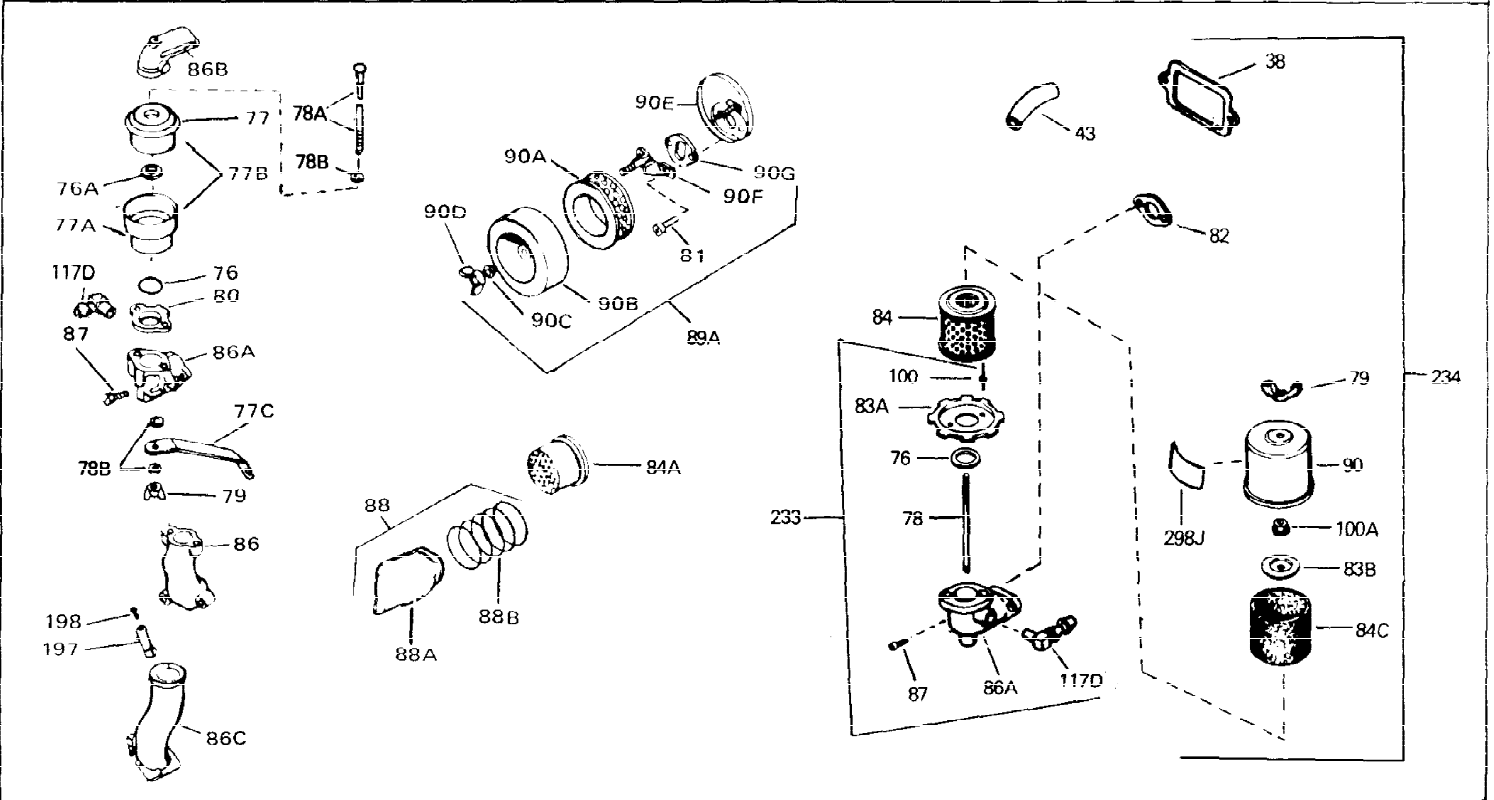

Ref #	Part Number	Qty	Description
35	26073	0	Washer, Connecting rod bolt
35	650570	0	Washer, Flat
35	650691	0	Washer, Flat
36	650694A	0	Screw, Hex flange hd., 5/16-18 x 2
36	650695A	0	Screw, Hex flange hd., 5/16-18 x 2-1/4
36	650697A	0	Screw, Hex flange hd., 5/16-18 x 2-1/2
38	27896	0	Gasket, Breather cover
43	27627	0	Tube, Breather
81	28820	0	Screw
81	30196	0	Screw
81	650521	0	Screw
82	27272	0	Gasket, Air cleaner
86A	34697	0	Elbow, Air cleaner
89A	730128	0	Cleaner Assy., Air
111	33167	0	Bracket, Lower fuel tank
112B	33166A	0	Bracket, Upper fuel tank
113A	650665	0	Screw
113	650561	0	Screw
117B	33053	0	Valve, Fuel strainer & shut-off
121B	31287	0	Muffler
121E	391026	0	Muffler
124A	33171	0	Screen, Muffler
124B	33185	0	Cover & Tube, Muffler
124	650578	0	Screw
125	27930	0	Gasket, Exhaust
129	28443	0	Nut, Conduit (1/8" thick)
129	32862	0	Nut, Conduit (1/4" thick)
131	30209	0	Elbow, Exhaust (45°)
134	31288	0	Muffler Adapter Kit
135	730130	0	Muffler Adapter Kit
136	6021A	0	Screw, Hex flange hd., 5/16-18 x 1-1/2
137	650697A	0	Screw, Hex flange hd., 5/16-18 x 2-1/2
138	30196	0	Screw
233	34819	0	Elbow Assy., Air cleaner
234	730561	0	Air Cleaner Kit, Dual Element upright,
273	650687	0	Screw, Pan hd. self-tap, 10-32 x 5/16