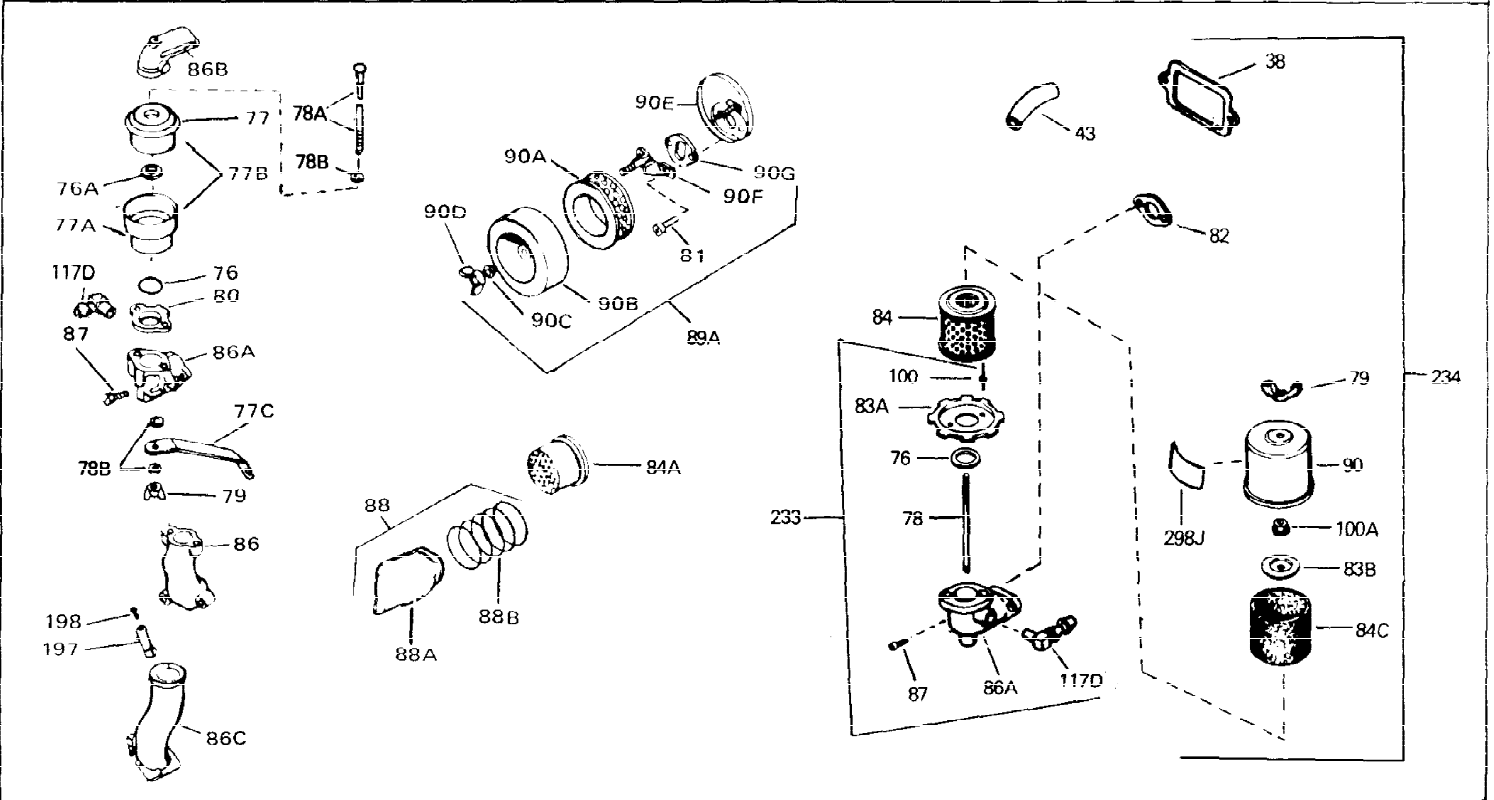

Ref #	Part Number	Qty	Description
35	26073	0	Washer, Connecting rod bolt
35	650570	0	Washer, Flat
35	650691	0	Washer, Flat
36	650694A	0	Screw, Hex flange hd., 5/16-18 x 2
36	650695A	0	Screw, Hex flange hd., 5/16-18 x 2-1/4
36	650697A	0	Screw, Hex flange hd., 5/16-18 x 2-1/2
38	27896	0	Gasket, Breather cover
43	27627	0	Tube, Breather
81	28820	0	Screw
81	30196	0	Screw
81	650521	0	Screw
82	27272	0	Gasket, Air cleaner
86A	34697	0	Elbow, Air cleaner
89A	730128	0	Cleaner Assy., Air
111	33167	0	Bracket, Lower fuel tank
112B	33166A	0	Bracket, Upper fuel tank
113A	650665	0	Screw
113	650561	0	Screw
117B	33053	0	Valve, Fuel strainer & shut-off
121E	391026	0	Muffler
124A	33171	0	Screen, Muffler
124B	33185	0	Cover & Tube, Muffler
124	650578	0	Screw
125	27930	0	Gasket, Exhaust
134	31288	0	Muffler Adapter Kit
135	730130	0	Muffler Adapter Kit
136	6021A	0	Screw, Hex flange hd., 5/16-18 x 1-1/2
137	650697A	0	Screw, Hex flange hd., 5/16-18 x 2-1/2
138	30196	0	Screw
233	34819	0	Elbow Assy., Air cleaner
234	730561	0	Air Cleaner Kit, Dual Element upright,
273	650687	0	Screw, Pan hd. self-tap, 10-32 x 5/16