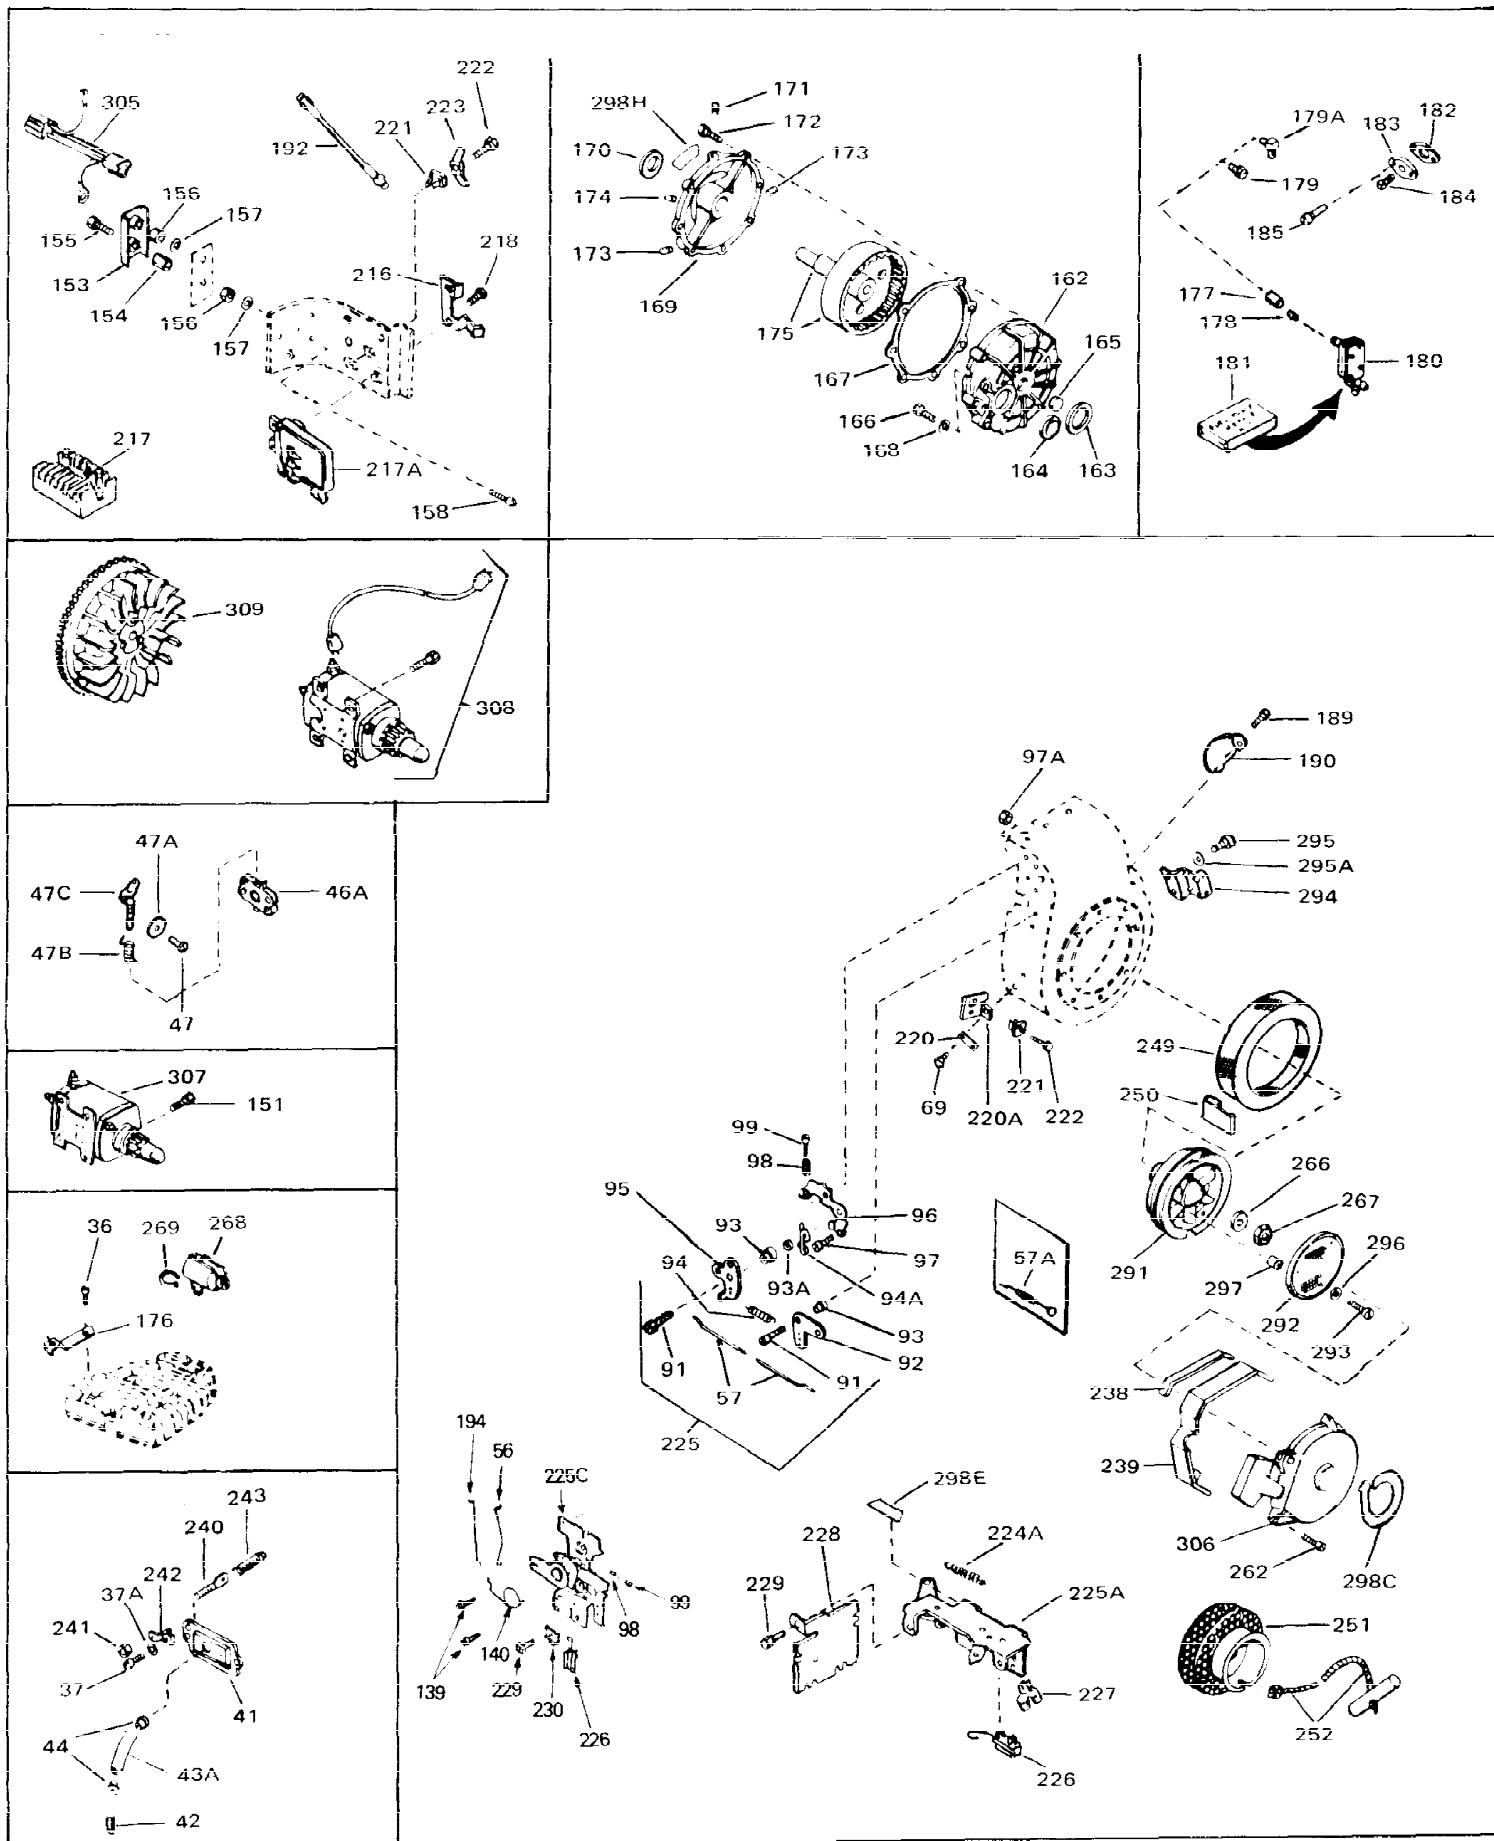

Ref #	Part Number	Qty	Description
36	650694A	0	Screw, Hex flange hd., 5/16-18 x 2
36	650695A	0	Screw, Hex flange hd., 5/16-18 x 2-1/4
36	650697A	0	Screw, Hex flange hd., 5/16-18 x 2-1/2
37	650128	0	Screw
37	650597	0	Screw, Hex washer hd., 10-24 x 5/8
37A	27261	0	Washer, Flat
41	28425	0	Cover, Valve chamber
56	30206	0	Link, Throttle
57	31879	0	Link, Governor lever to bellcrank
69	29747A	0	Screw
91	30312	0	Screw, Hex washer hd. Sems, 10-32 x 1/2
92	30712	0	Lever, Bellcrank
93A	28562	0	Bushing, Lever
93	29530	0	Bushing, Lever
94A	32977	0	Spring, Torsion
94	30202	0	Spring, Extension
95	30201A	0	Lever, Speed control
96	30199A	0	Bracket, Speed control
97	650399	0	Screw, Phil. fil. hd. Sems, 10-32 x 5/8
97A	33450	0	Nut, Lock
98	28569	0	Spring, Compression
98	31342	0	Spring, Compression
98	32924	0	Spring, Compression
99	29500	0	Screw, Fil. hd. mach., Sems, 8-32 x 3/4
99	650549	0	Screw
99	650688	0	Screw, Hex hd., 10-32 x 1-5/16" (Drilled
182	32683	0	Gasket, Fuel pump
183	32955	0	Cover, Fuel pump pad
184	9556	0	Plug, Oil drain (Sq. hd. pipe, 1/8-27)
185	30688	0	Screw, Hex hd. Sems, 1/4-20 x 1/2
221	28545	0	Grommet, Plastic
222	650643	0	Screw
223	33356	0	Terminal, Ground
225	730152	0	Control Assy., Speed
227	33177	0	Terminal
229	28942	0	Screw
230	27793	0	Clip, Conduit
262	29716	0	Screw
266	650815	0	Washer, Belleville
267	8115	0	Nut, Hex
305	33018	0	Harness, Adapter
306	590420	0	Starter, Rewind
308	32386	0	Starter Motor Kit (110-120 Volt)
308	32901	0	Starter Motor Kit (110-120 Volt)
308	33328	0	Starter Motor Kit (110-120 Volt)
308	33328A	0	Starter Motor Kit (110-120 Volt)
308	33518	0	Starter Motor Kit (110-120 Volt)
308	33518A	0	Starter Motor Kit (110-120 Volt)
308	33518B	0	Starter Motor Kit (110-120 Volt)
309	30811A	0	Flywheel