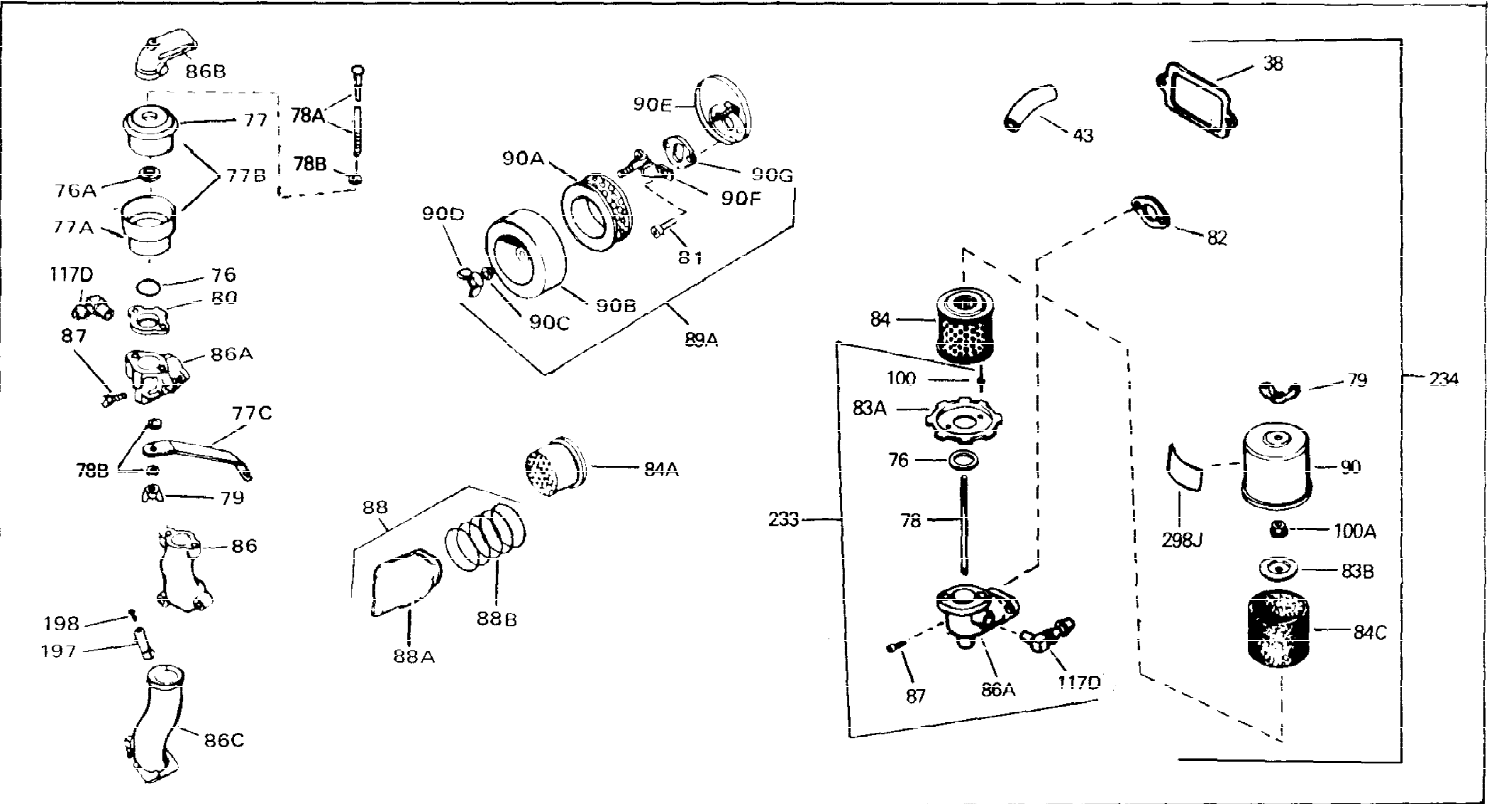

Ref #	Part Number	Qty	Description
35	26073	0	Washer, Connecting rod bolt
35	650570	0	Washer, Flat
35	650691	0	Washer, Flat
36	650694A	0	Screw, Hex flange hd., 5/16-18 x 2
36	650695A	0	Screw, Hex flange hd., 5/16-18 x 2-1/4
36	650697A	0	Screw, Hex flange hd., 5/16-18 x 2-1/2
38	27896	0	Gasket, Breather cover
43	27627	0	Tube, Breather
81	28820	0	Screw
81	30196	0	Screw
81	650521	0	Screw
82	27272	0	Gasket, Air cleaner
86A	34697	0	Elbow, Air cleaner
89A	730128	0	Cleaner Assy., Air
111	33167	0	Bracket, Lower fuel tank
112B	33166A	0	Bracket, Upper fuel tank
113A	650665	0	Screw
113	650561	0	Screw
117B	33053	0	Valve, Fuel strainer & shut-off
121E	391026	0	Muffler
124A	33171	0	Screen, Muffler
124B	33185	0	Cover & Tube, Muffler
124	650578	0	Screw
125	27930	0	Gasket, Exhaust
134	31288	0	Muffler Adapter Kit
135	730130	0	Muffler Adapter Kit
136	6021A	0	Screw, Hex flange hd., 5/16-18 x 1-1/2
137	650697A	0	Screw, Hex flange hd., 5/16-18 x 2-1/2
138	30196	0	Screw
233	34819	0	Elbow Assy., Air cleaner
234	730561	0	Air Cleaner Kit, Dual Element upright,
273	650687	0	Screw, Pan hd. self-tap, 10-32 x 5/16