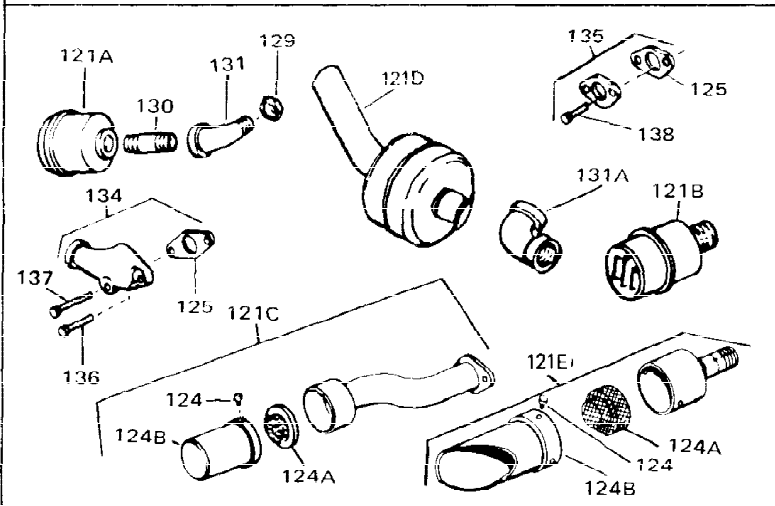

Ref #	Part Number	Qty	Description
35	26073	0	Washer, Connecting rod bolt
35	650570	0	Washer, Flat
35	650691	0	Washer, Flat
36	650694A	0	Screw, Hex flange hd., 5/16-18 x 2
36	650695A	0	Screw, Hex flange hd., 5/16-18 x 2-1/4
36	650697A	0	Screw, Hex flange hd., 5/16-18 x 2-1/2
38	27896	0	Gasket, Breather cover
43	27627	0	Tube, Breather
81	28820	0	Screw
81	30196	0	Screw
81	650521	0	Screw
82	27272	0	Gasket, Air cleaner
86A	34697	0	Elbow, Air cleaner
89A	730128	0	Cleaner Assy., Air
111	33167	0	Bracket, Lower fuel tank
112B	33166A	0	Bracket, Upper fuel tank
113A	650665	0	Screw
113	650561	0	Screw
117B	33053	0	Valve, Fuel strainer & shut-off
121E	391026	0	Muffler
124A	33171	0	Screen, Muffler
124B	33185	0	Cover & Tube, Muffler
124	650578	0	Screw
125	27930	0	Gasket, Exhaust
134	31288	0	Muffler Adapter Kit
135	730130	0	Muffler Adapter Kit
136	6021A	0	Screw, Hex flange hd., 5/16-18 x 1-1/2
137	650697A	0	Screw, Hex flange hd., 5/16-18 x 2-1/2
138	30196	0	Screw
233	34819	0	Elbow Assy., Air cleaner
234	730561	0	Air Cleaner Kit, Dual Element upright,
273	650687	0	Screw, Pan hd. self-tap, 10-32 x 5/16