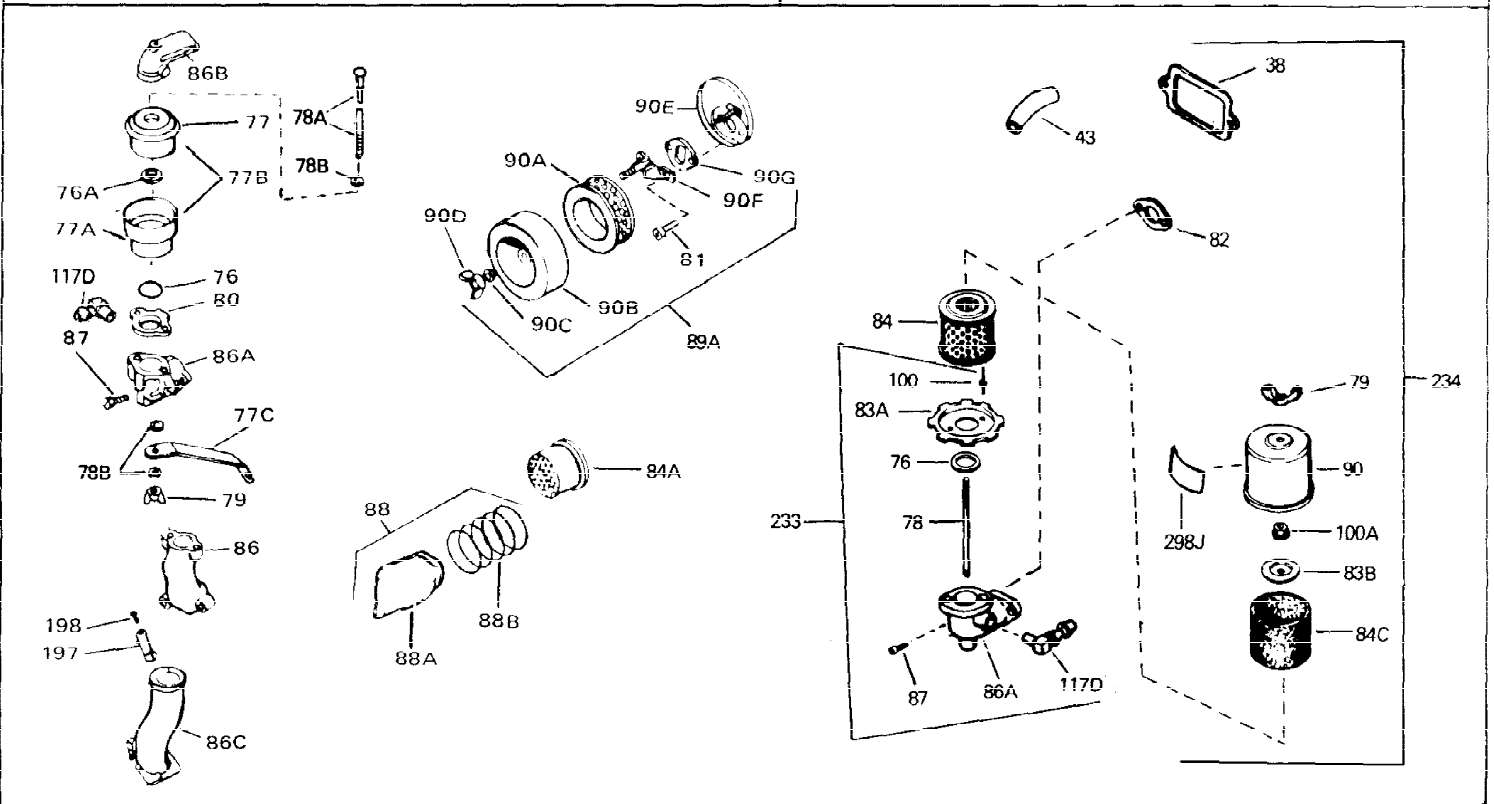

Ref #	Part Number	Qty	Description
35	26073	0	Washer, Connecting rod bolt
35	650570	0	Washer, Flat
35	650691	0	Washer, Flat
36	650694A	0	Screw, Hex flange hd., 5/16-18 x 2
36	650695A	0	Screw, Hex flange hd., 5/16-18 x 2-1/4
36	650697A	0	Screw, Hex flange hd., 5/16-18 x 2-1/2
38	27896	0	Gasket, Breather cover
43	27627	0	Tube, Breather
81	28820	0	Screw
81	30196	0	Screw
81	650521	0	Screw
82	27272	0	Gasket, Air cleaner
86A	34697	0	Elbow, Air cleaner
89A	730128	0	Cleaner Assy., Air
113	30688	0	Screw, Hex hd. Sems, 1/4-20 x 1/2
117B	33053	0	Valve, Fuel strainer & shut-off
121E	391026	0	Muffler
124A	33171	0	Screen, Muffler
124B	33185	0	Cover & Tube, Muffler
124	650578	0	Screw
125	27930	0	Gasket, Exhaust
134	31288	0	Muffler Adapter Kit
135	730130	0	Muffler Adapter Kit
136	6021A	0	Screw, Hex flange hd., 5/16-18 x 1-1/2
137	650697A	0	Screw, Hex flange hd., 5/16-18 x 2-1/2
138	30196	0	Screw
233	34819	0	Elbow Assy., Air cleaner
234	730561	0	Air Cleaner Kit, Dual Element upright,
273	650687	0	Screw, Pan hd. self-tap, 10-32 x 5/16