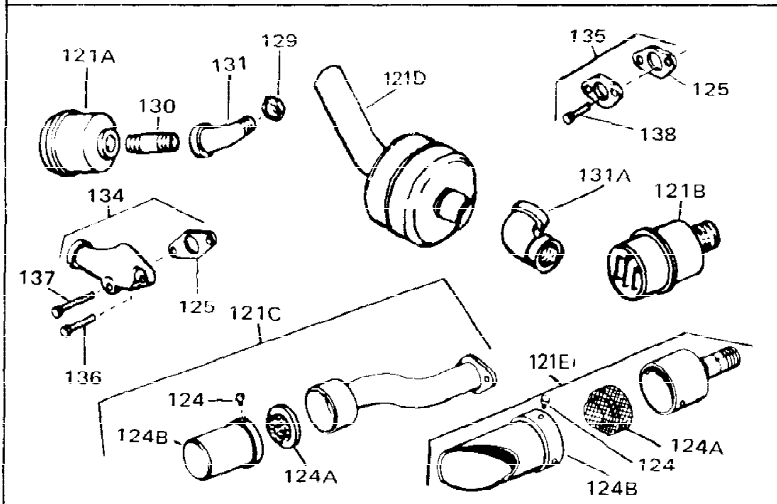

Ref #	Part Number	Qty	Description
35	26073	0	Washer, Connecting rod bolt
35	650570	0	Washer, Flat
35	650691	0	Washer, Flat
36	650694A	0	Screw, Hex flange hd., 5/16-18 x 2
36	650695A	0	Screw, Hex flange hd., 5/16-18 x 2-1/4
36	650697A	0	Screw, Hex flange hd., 5/16-18 x 2-1/2
38	27896	0	Gasket, Breather cover
43	27627	0	Tube, Breather
81	28820	0	Screw
81	30196	0	Screw
81	650521	0	Screw
82	27272	0	Gasket, Air cleaner
86A	34697	0	Elbow, Air cleaner
89A	730128	0	Cleaner Assy., Air
113	30688	0	Screw, Hex hd. Sems, 1/4-20 x 1/2
117B	33053	0	Valve, Fuel strainer & shut-off
121E	391026	0	Muffler
124A	33171	0	Screen, Muffler
124B	33185	0	Cover & Tube, Muffler
124	650578	0	Screw
125	27930	0	Gasket, Exhaust
134	31288	0	Muffler Adapter Kit
135	730130	0	Muffler Adapter Kit
136	6021A	0	Screw, Hex flange hd., 5/16-18 x 1-1/2
137	650697A	0	Screw, Hex flange hd., 5/16-18 x 2-1/2
138	30196	0	Screw
233	34819	0	Elbow Assy., Air cleaner
234	730561	0	Air Cleaner Kit, Dual Element upright,
273	650687	0	Screw, Pan hd. self-tap, 10-32 x 5/16