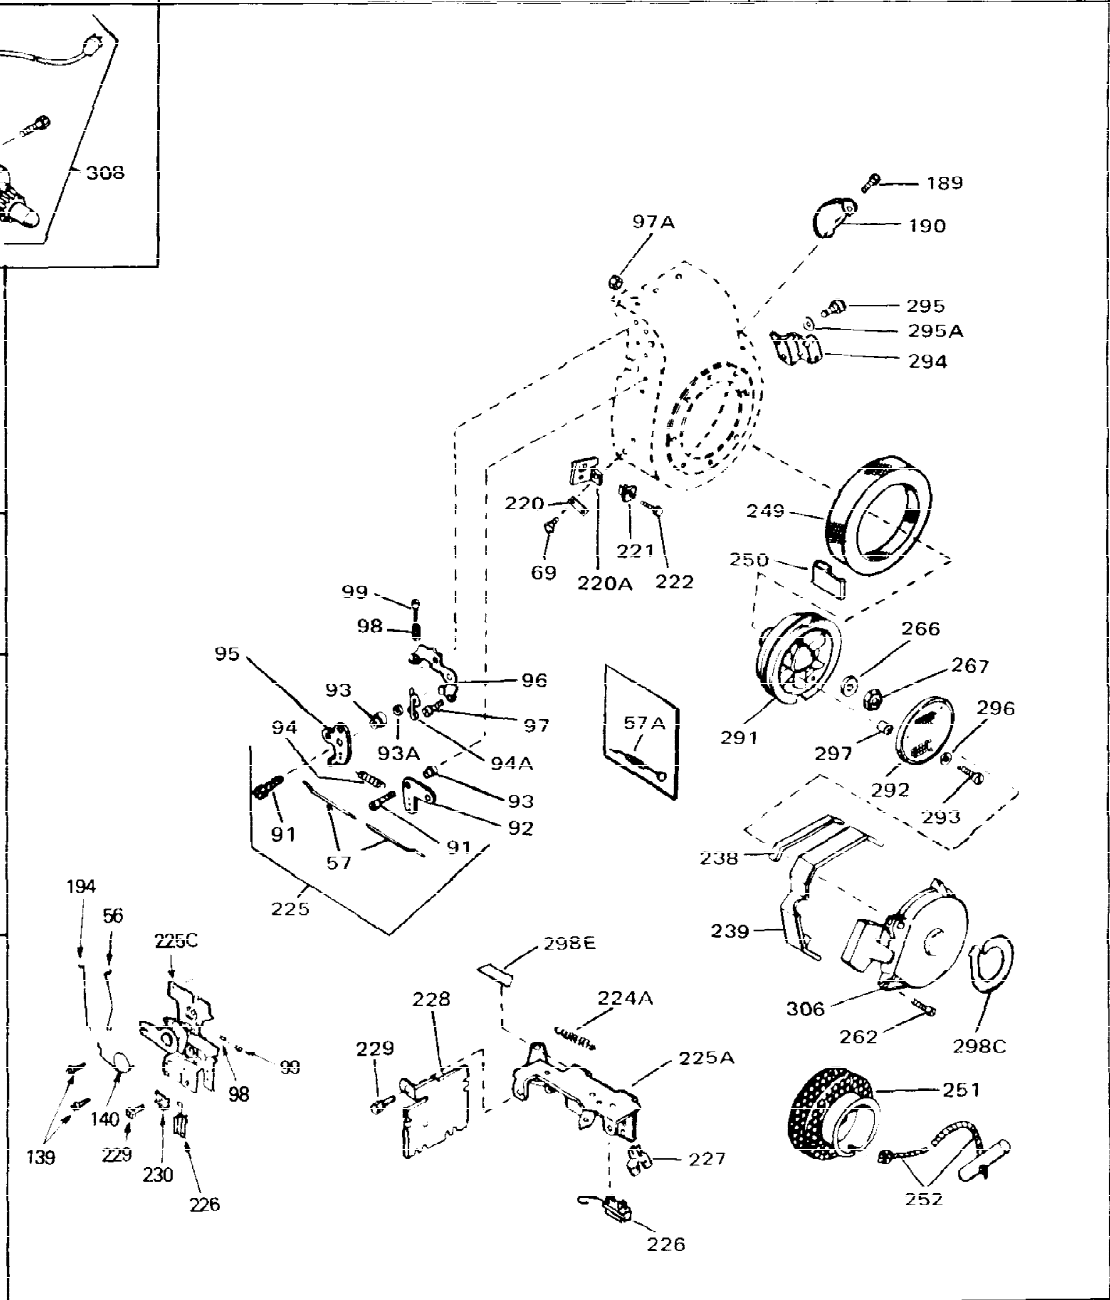

Ref #	Part Number	Qty	Description
36	650694A	0	Screw, Hex flange hd., 5/16-18 x 2
36	650695A	0	Screw, Hex flange hd., 5/16-18 x 2-1/4
36	650697A	0	Screw, Hex flange hd., 5/16-18 x 2-1/2
37	650128	0	Screw
37	650597	0	Screw, Hex washer hd., 10-24 x 5/8
37A	27261	0	Washer, Flat
41	28425	0	Cover, Valve chamber
56	31710	0	Link, Throttle
69	29747A	0	Screw
98	28569	0	Spring, Compression
98	31342	0	Spring, Compression
98	32924	0	Spring, Compression
99	29500	0	Screw, Fil. hd. mach., Sems, 8-32 x 3/4
99	650549	0	Screw
99	650688	0	Screw, Hex hd., 10-32 x 1-5/16" (Drilled
182	32683	0	Gasket, Fuel pump
183	32955	0	Cover, Fuel pump pad
184	9556	0	Plug, Oil drain (Sq. hd. pipe, 1/8-27)
185	30688	0	Screw, Hex hd. Sems, 1/4-20 x 1/2
225	730152	0	Control Assy., Speed
227	33177	0	Terminal
240	30845A	0	Bolt, Governor adjusting
241	33450	0	Nut, Lock
242	32328	0	Bracket, Speed adjusting
243	30886A	0	Spring, Governor bolt
262	29716	0	Screw
266	650815	0	Washer, Belleville
267	8115	0	Nut, Hex
305	33018	0	Harness, Adapter
306	590420	0	Starter, Rewind
308	32386	0	Starter Motor Kit (110-120 Volt)
308	32901	0	Starter Motor Kit (110-120 Volt)
308	33328	0	Starter Motor Kit (110-120 Volt)
308	33328A	0	Starter Motor Kit (110-120 Volt)
308	33518	0	Starter Motor Kit (110-120 Volt)
308	33518A	0	Starter Motor Kit (110-120 Volt)
308	33518B	0	Starter Motor Kit (110-120 Volt)
309	30811A	0	Flywheel