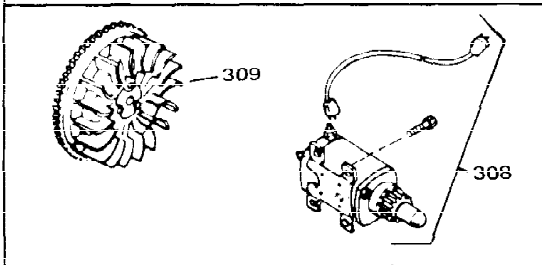

Ref #	Part Number	Qty	Description
36	650694A	0	Screw, Hex flange hd., 5/16-18 x 2
36	650695A	0	Screw, Hex flange hd., 5/16-18 x 2-1/4
36	650697A	0	Screw, Hex flange hd., 5/16-18 x 2-1/2
37	650128	0	Screw
37	650597	0	Screw, Hex washer hd., 10-24 x 5/8
37A	27261	0	Washer, Flat
41	28425	0	Cover, Valve chamber
56	31710	0	Link, Throttle
69	29747A	0	Screw
98	28569	0	Spring, Compression
98	31342	0	Spring, Compression
98	32924	0	Spring, Compression
99	29500	0	Screw, Fil. hd. mach., Sems, 8-32 x 3/4
99	650549	0	Screw
99	650688	0	Screw, Hex hd., 10-32 x 1-5/16" (Drilled
182	32683	0	Gasket, Fuel pump
183	32955	0	Cover, Fuel pump pad
184	9556	0	Plug, Oil drain (Sq. hd. pipe, 1/8-27)
185	30688	0	Screw, Hex hd. Sems, 1/4-20 x 1/2
225	730152	0	Control Assy., Speed
227	33177	0	Terminal
240	30845A	0	Bolt, Governor adjusting
241	33450	0	Nut, Lock
242	32328	0	Bracket, Speed adjusting
243	30886A	0	Spring, Governor bolt
262	29716	0	Screw
266	650815	0	Washer, Belleville
267	8115	0	Nut, Hex
305	33018	0	Harness, Adapter
306	590420	0	Starter, Rewind
308	32386	0	Starter Motor Kit (110-120 Volt)
308	32901	0	Starter Motor Kit (110-120 Volt)
308	33328	0	Starter Motor Kit (110-120 Volt)
308	33328A	0	Starter Motor Kit (110-120 Volt)
308	33518	0	Starter Motor Kit (110-120 Volt)
308	33518A	0	Starter Motor Kit (110-120 Volt)
308	33518B	0	Starter Motor Kit (110-120 Volt)
309	30811A	0	Flywheel