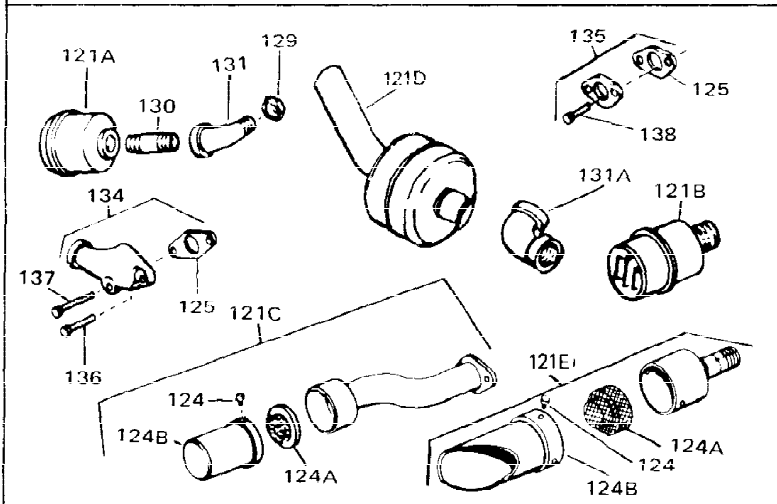

Ref #	Part Number	Qty	Description
35	26073	0	Washer, Connecting rod bolt
35	650570	0	Washer, Flat
35	650691	0	Washer, Flat
36	650694A	0	Screw, Hex flange hd., 5/16-18 x 2
36	650695A	0	Screw, Hex flange hd., 5/16-18 x 2-1/4
36	650697A	0	Screw, Hex flange hd., 5/16-18 x 2-1/2
38	27896	0	Gasket, Breather cover
43	27627	0	Tube, Breather
81	28820	0	Screw
81	30196	0	Screw
81	650521	0	Screw
82	27272	0	Gasket, Air cleaner
86A	34697	0	Elbow, Air cleaner
89A	730128	0	Cleaner Assy., Air
111	33167	0	Bracket, Lower fuel tank
112B	33166A	0	Bracket, Upper fuel tank
113A	650665	0	Screw
113	650561	0	Screw
117B	33053	0	Valve, Fuel strainer & shut-off
121E	391026	0	Muffler
124A	33171	0	Screen, Muffler
124B	33185	0	Cover & Tube, Muffler
124	650578	0	Screw
125	27930	0	Gasket, Exhaust
134	31288	0	Muffler Adapter Kit
135	730130	0	Muffler Adapter Kit
136	6021A	0	Screw, Hex flange hd., 5/16-18 x 1-1/2
137	650697A	0	Screw, Hex flange hd., 5/16-18 x 2-1/2
138	30196	0	Screw
233	34819	0	Elbow Assy., Air cleaner
234	730561	0	Air Cleaner Kit, Dual Element upright,
273	650687	0	Screw, Pan hd. self-tap, 10-32 x 5/16