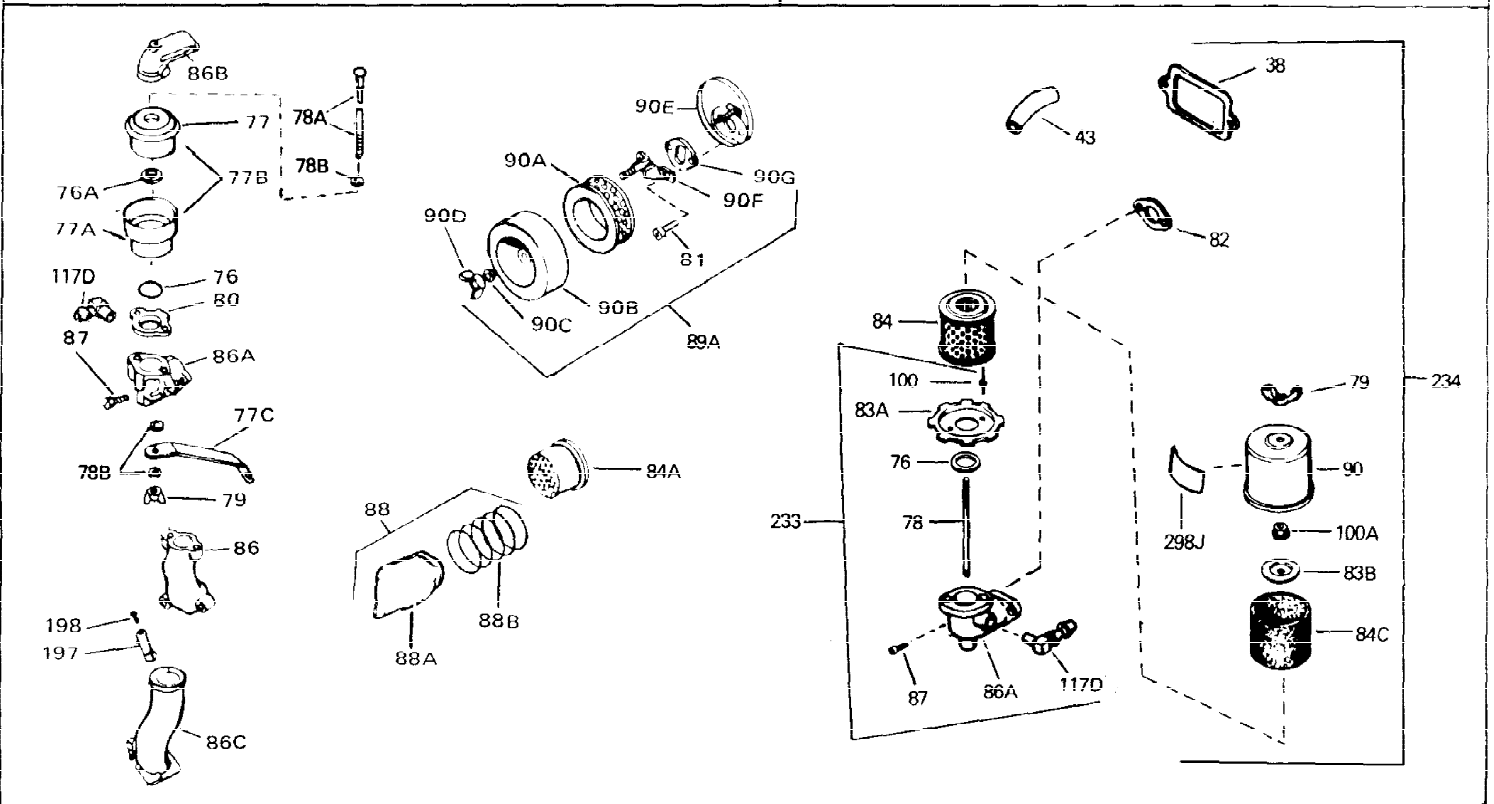

Ref #	Part Number	Qty	Description
35	26073	0	Washer, Connecting rod bolt
35	650570	0	Washer, Flat
35	650691	0	Washer, Flat
36	650694A	0	Screw, Hex flange hd., 5/16-18 x 2
36	650695A	0	Screw, Hex flange hd., 5/16-18 x 2-1/4
36	650697A	0	Screw, Hex flange hd., 5/16-18 x 2-1/2
38	27896	0	Gasket, Breather cover
43	27627	0	Tube, Breather
81	28820	0	Screw
81	30196	0	Screw
81	650521	0	Screw
82	27272	0	Gasket, Air cleaner
86A	34697	0	Elbow, Air cleaner
89A	730128	0	Cleaner Assy., Air
111	33167	0	Bracket, Lower fuel tank
112B	33166A	0	Bracket, Upper fuel tank
113A	650665	0	Screw
113	650561	0	Screw
117B	33053	0	Valve, Fuel strainer & shut-off
121E	391026	0	Muffler
124A	33171	0	Screen, Muffler
124B	33185	0	Cover & Tube, Muffler
124	650578	0	Screw
125	27930	0	Gasket, Exhaust
134	31288	0	Muffler Adapter Kit
135	730130	0	Muffler Adapter Kit
136	6021A	0	Screw, Hex flange hd., 5/16-18 x 1-1/2
137	650697A	0	Screw, Hex flange hd., 5/16-18 x 2-1/2
138	30196	0	Screw
233	34819	0	Elbow Assy., Air cleaner
234	730561	0	Air Cleaner Kit, Dual Element upright,
273	650687	0	Screw, Pan hd. self-tap, 10-32 x 5/16