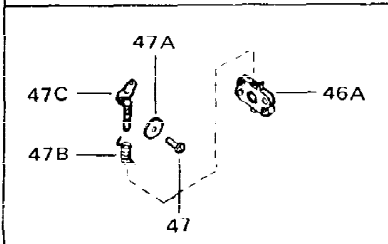

Ref #	Part Number	Qty	Description
36	650694A	0	Screw, Hex flange hd., 5/16-18 x 2
36	650695A	0	Screw, Hex flange hd., 5/16-18 x 2-1/4
36	650697A	0	Screw, Hex flange hd., 5/16-18 x 2-1/2
37	650128	0	Screw
37	650597	0	Screw, Hex washer hd., 10-24 x 5/8
37A	27261	0	Washer, Flat
41	28425	0	Cover, Valve chamber
56	31710	0	Link, Throttle
69	29747A	0	Screw
98	28569	0	Spring, Compression
98	31342	0	Spring, Compression
98	32924	0	Spring, Compression
99	29500	0	Screw, Fil. hd. mach., Sems, 8-32 x 3/4
99	650549	0	Screw
99	650688	0	Screw, Hex hd., 10-32 x 1-5/16" (Drilled
182	32683	0	Gasket, Fuel pump
183	32955	0	Cover, Fuel pump pad
184	9556	0	Plug, Oil drain (Sq. hd. pipe, 1/8-27)
185	30688	0	Screw, Hex hd. Sems, 1/4-20 x 1/2
225	730152	0	Control Assy., Speed
227	33177	0	Terminal
240	30845A	0	Bolt, Governor adjusting
241	33450	0	Nut, Lock
242	32328	0	Bracket, Speed adjusting
243	30886A	0	Spring, Governor bolt
262	29716	0	Screw
266	650815	0	Washer, Belleville
267	8115	0	Nut, Hex
305	33018	0	Harness, Adapter
306	590420	0	Starter, Rewind
308	32386	0	Starter Motor Kit (110-120 Volt)
308	32901	0	Starter Motor Kit (110-120 Volt)
308	33328	0	Starter Motor Kit (110-120 Volt)
308	33328A	0	Starter Motor Kit (110-120 Volt)
308	33518	0	Starter Motor Kit (110-120 Volt)
308	33518A	0	Starter Motor Kit (110-120 Volt)
308	33518B	0	Starter Motor Kit (110-120 Volt)
309	30811A	0	Flywheel