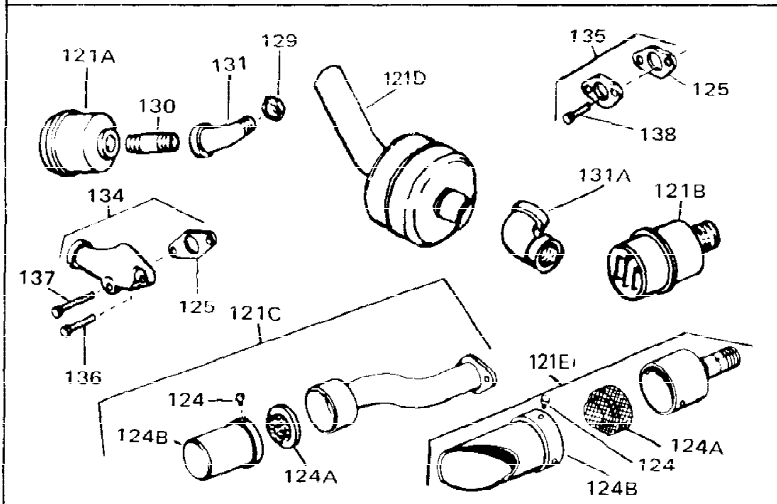

Ref #	Part Number	Qty	Description
35	26073	0	Washer, Connecting rod bolt
35	650570	0	Washer, Flat
35	650691	0	Washer, Flat
36	650694A	0	Screw, Hex flange hd., 5/16-18 x 2
36	650695A	0	Screw, Hex flange hd., 5/16-18 x 2-1/4
36	650697A	0	Screw, Hex flange hd., 5/16-18 x 2-1/2
38	27896	0	Gasket, Breather cover
43	27627	0	Tube, Breather
81	28820	0	Screw
81	30196	0	Screw
81	650521	0	Screw
82	27272	0	Gasket, Air cleaner
86A	34697	0	Elbow, Air cleaner
89A	730128	0	Cleaner Assy., Air
113	30688	0	Screw, Hex hd. Sems, 1/4-20 x 1/2
117B	33053	0	Valve, Fuel strainer & shut-off
121E	391026	0	Muffler
121C	33335	0	Muffler
124A	33171	0	Screen, Muffler
124B	33185	0	Cover & Tube, Muffler
124	650578	0	Screw
125	27930	0	Gasket, Exhaust
134	31288	0	Muffler Adapter Kit
135	730130	0	Muffler Adapter Kit
136	6021A	0	Screw, Hex flange hd., 5/16-18 x 1-1/2
137	650697A	0	Screw, Hex flange hd., 5/16-18 x 2-1/2
138	30196	0	Screw
233	34819	0	Elbow Assy., Air cleaner
234	730561	0	Air Cleaner Kit, Dual Element upright,
273	650687	0	Screw, Pan hd. self-tap, 10-32 x 5/16