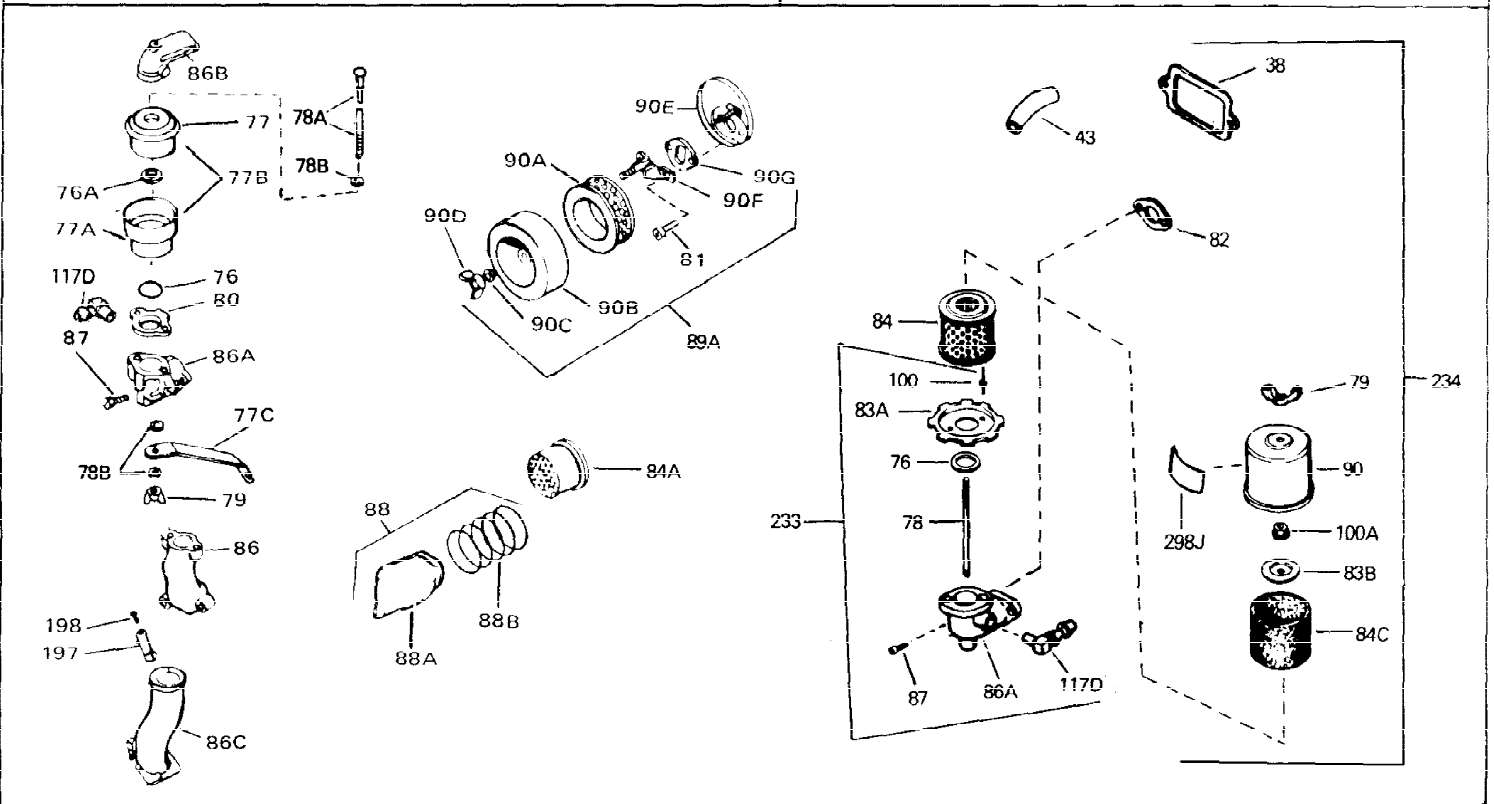

Ref #	Part Number	Qty	Description
35	26073	0	Washer, Connecting rod bolt
35	650570	0	Washer, Flat
35	650691	0	Washer, Flat
36	650694A	0	Screw, Hex flange hd., 5/16-18 x 2
36	650695A	0	Screw, Hex flange hd., 5/16-18 x 2-1/4
36	650697A	0	Screw, Hex flange hd., 5/16-18 x 2-1/2
38	27896	0	Gasket, Breather cover
43	27627	0	Tube, Breather
81	28820	0	Screw
81	30196	0	Screw
81	650521	0	Screw
82	27272	0	Gasket, Air cleaner
86A	34697	0	Elbow, Air cleaner
89A	730128	0	Cleaner Assy., Air
113	30688	0	Screw, Hex hd. Sems, 1/4-20 x 1/2
117B	33053	0	Valve, Fuel strainer & shut-off
121E	391026	0	Muffler
121C	33335	0	Muffler
124A	33171	0	Screen, Muffler
124B	33185	0	Cover & Tube, Muffler
124	650578	0	Screw
125	27930	0	Gasket, Exhaust
134	31288	0	Muffler Adapter Kit
135	730130	0	Muffler Adapter Kit
136	6021A	0	Screw, Hex flange hd., 5/16-18 x 1-1/2
137	650697A	0	Screw, Hex flange hd., 5/16-18 x 2-1/2
138	30196	0	Screw
233	34819	0	Elbow Assy., Air cleaner
234	730561	0	Air Cleaner Kit, Dual Element upright,
273	650687	0	Screw, Pan hd. self-tap, 10-32 x 5/16