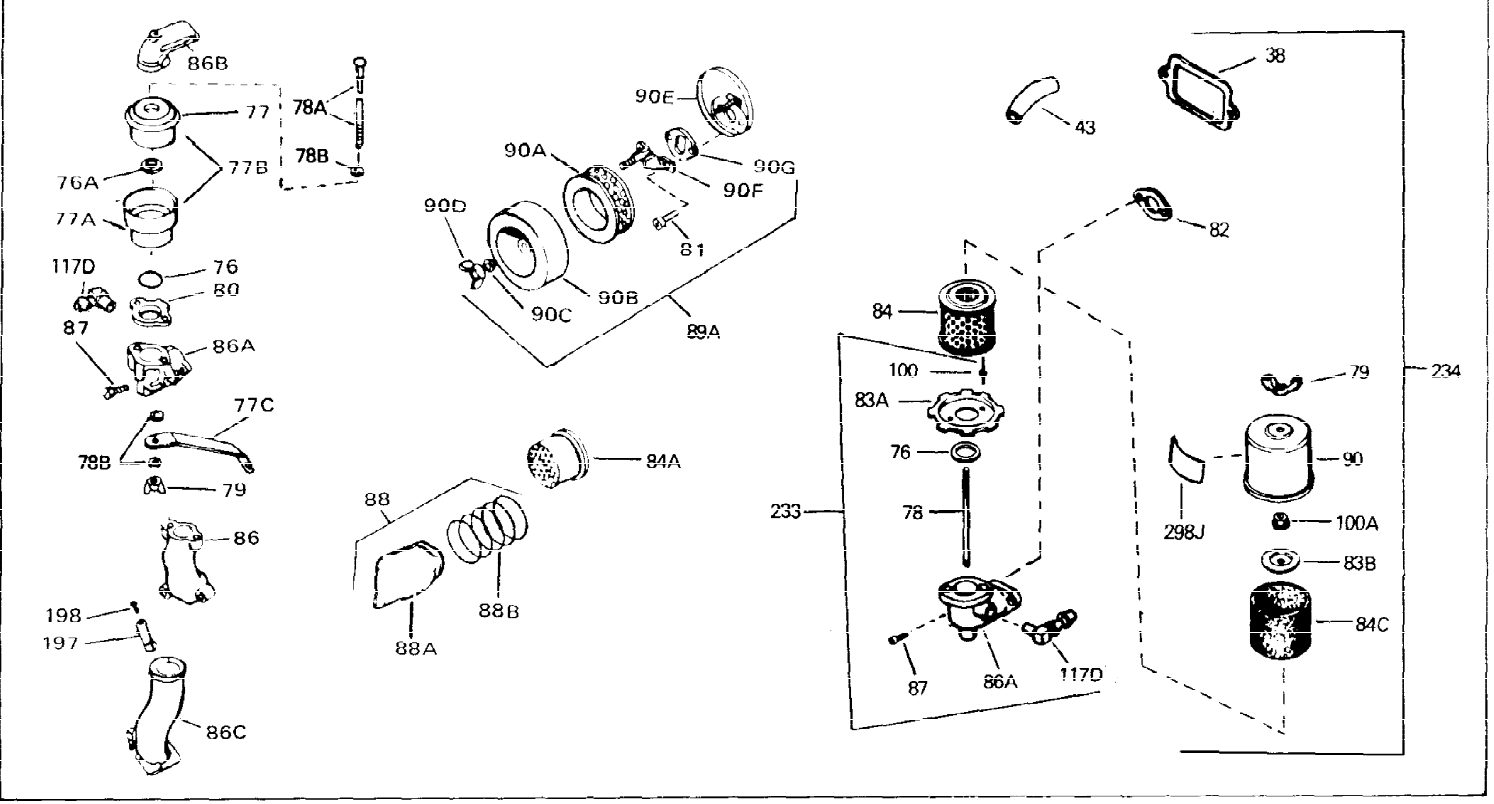

Ref #	Part Number	Qty	Description
35	26073	0	Washer, Connecting rod bolt
35	650570	0	Washer, Flat
35	650691	0	Washer, Flat
36	650694A	0	Screw, Hex flange hd., 5/16-18 x 2
36	650695A	0	Screw, Hex flange hd., 5/16-18 x 2-1/4
36	650697A	0	Screw, Hex flange hd., 5/16-18 x 2-1/2
38	27896	0	Gasket, Breather cover
43	27627	0	Tube, Breather
81	28820	0	Screw
81	30196	0	Screw
81	650521	0	Screw
82	27272	0	Gasket, Air cleaner
86A	34697	0	Elbow, Air cleaner
89A	730128	0	Cleaner Assy., Air
111	33167	0	Bracket, Lower fuel tank
112B	33166A	0	Bracket, Upper fuel tank
113	650561	0	Screw
113A	650665	0	Screw
117B	33053	0	Valve, Fuel strainer & shut-off
121C	33335	0	Muffler
121E	391026	0	Muffler
124A	33171	0	Screen, Muffler
124B	33185	0	Cover & Tube, Muffler
124	650578	0	Screw
125	27930	0	Gasket, Exhaust
134	31288	0	Muffler Adapter Kit
135	730130	0	Muffler Adapter Kit
136	6021A	0	Screw, Hex flange hd., 5/16-18 x 1-1/2
137	650697A	0	Screw, Hex flange hd., 5/16-18 x 2-1/2
138	30196	0	Screw
233	34819	0	Elbow Assy., Air cleaner
234	730561	0	Air Cleaner Kit, Dual Element upright,
273	650687	0	Screw, Pan hd. self-tap, 10-32 x 5/16
284A	32410	0	Knob, Speed control