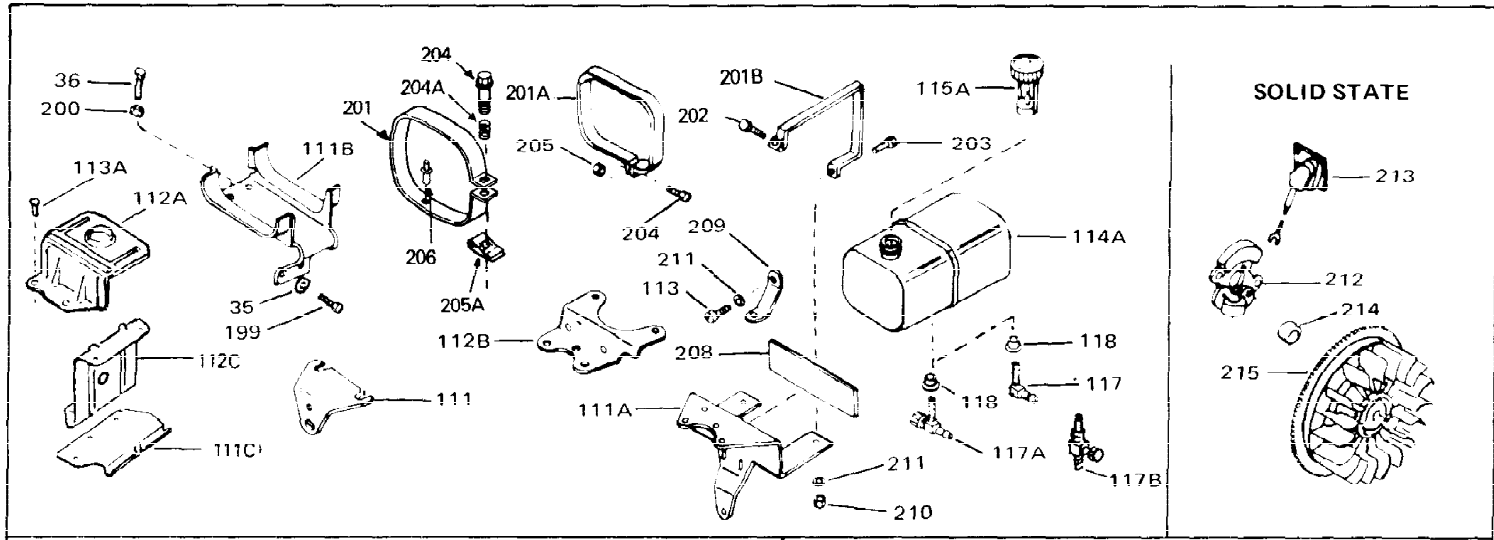

Ref #	Part Number	Qty	Description
35	26073	0	Washer, Connecting rod bolt
35	650570	0	Washer, Flat
35	650691	0	Washer, Flat
36	650694A	0	Screw, Hex flange hd., 5/16-18 x 2
36	650695A	0	Screw, Hex flange hd., 5/16-18 x 2-1/4
36	650697A	0	Screw, Hex flange hd., 5/16-18 x 2-1/2
38	27896	0	Gasket, Breather cover
43	27627	0	Tube, Breather
81	28820	0	Screw
81	30196	0	Screw
81	650521	0	Screw
82	27272	0	Gasket, Air cleaner
86A	34697	0	Elbow, Air cleaner
89A	730128	0	Cleaner Assy., Air
111	33167	0	Bracket, Lower fuel tank
112B	33166A	0	Bracket, Upper fuel tank
113	650561	0	Screw
113A	650665	0	Screw
117B	33053	0	Valve, Fuel strainer & shut-off
121C	33335	0	Muffler
121E	391026	0	Muffler
124A	33171	0	Screen, Muffler
124B	33185	0	Cover & Tube, Muffler
124	650578	0	Screw
125	27930	0	Gasket, Exhaust
134	31288	0	Muffler Adapter Kit
135	730130	0	Muffler Adapter Kit
136	6021A	0	Screw, Hex flange hd., 5/16-18 x 1-1/2
137	650697A	0	Screw, Hex flange hd., 5/16-18 x 2-1/2
138	30196	0	Screw
233	34819	0	Elbow Assy., Air cleaner
234	730561	0	Air Cleaner Kit, Dual Element upright,
273	650687	0	Screw, Pan hd. self-tap, 10-32 x 5/16
284A	32410	0	Knob, Speed control