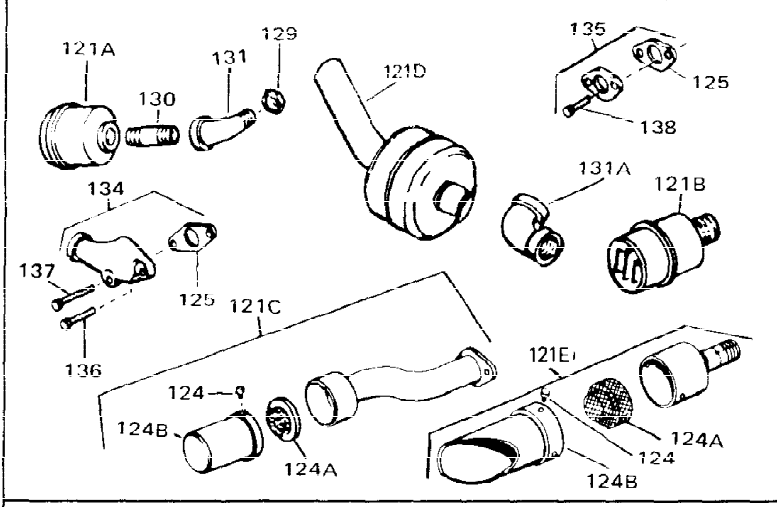

Ref #	Part Number	Qty	Description
35	26073	0	Washer, Connecting rod bolt
35	650570	0	Washer, Flat
35	650691	0	Washer, Flat
36	650694A	0	Screw, Hex flange hd., 5/16-18 x 2
36	650695A	0	Screw, Hex flange hd., 5/16-18 x 2-1/4
36	650697A	0	Screw, Hex flange hd., 5/16-18 x 2-1/2
38	27896	0	Gasket, Breather cover
43	27627	0	Tube, Breather
81	28820	0	Screw
81	30196	0	Screw
81	650521	0	Screw
82	27272	0	Gasket, Air cleaner
86A	34697	0	Elbow, Air cleaner
89A	730128	0	Cleaner Assy., Air
111	33167	0	Bracket, Lower fuel tank
112B	33166A	0	Bracket, Upper fuel tank
113	650561	0	Screw
113A	650665	0	Screw
117B	33053	0	Valve, Fuel strainer & shut-off
121C	33335	0	Muffler
121E	391026	0	Muffler
124A	33171	0	Screen, Muffler
124B	33185	0	Cover & Tube, Muffler
124	650578	0	Screw
125	27930	0	Gasket, Exhaust
134	31288	0	Muffler Adapter Kit
135	730130	0	Muffler Adapter Kit
136	6021A	0	Screw, Hex flange hd., 5/16-18 x 1-1/2
137	650697A	0	Screw, Hex flange hd., 5/16-18 x 2-1/2
138	30196	0	Screw
233	34819	0	Elbow Assy., Air cleaner
234	730561	0	Air Cleaner Kit, Dual Element upright,
273	650687	0	Screw, Pan hd. self-tap, 10-32 x 5/16
284A	32410	0	Knob, Speed control