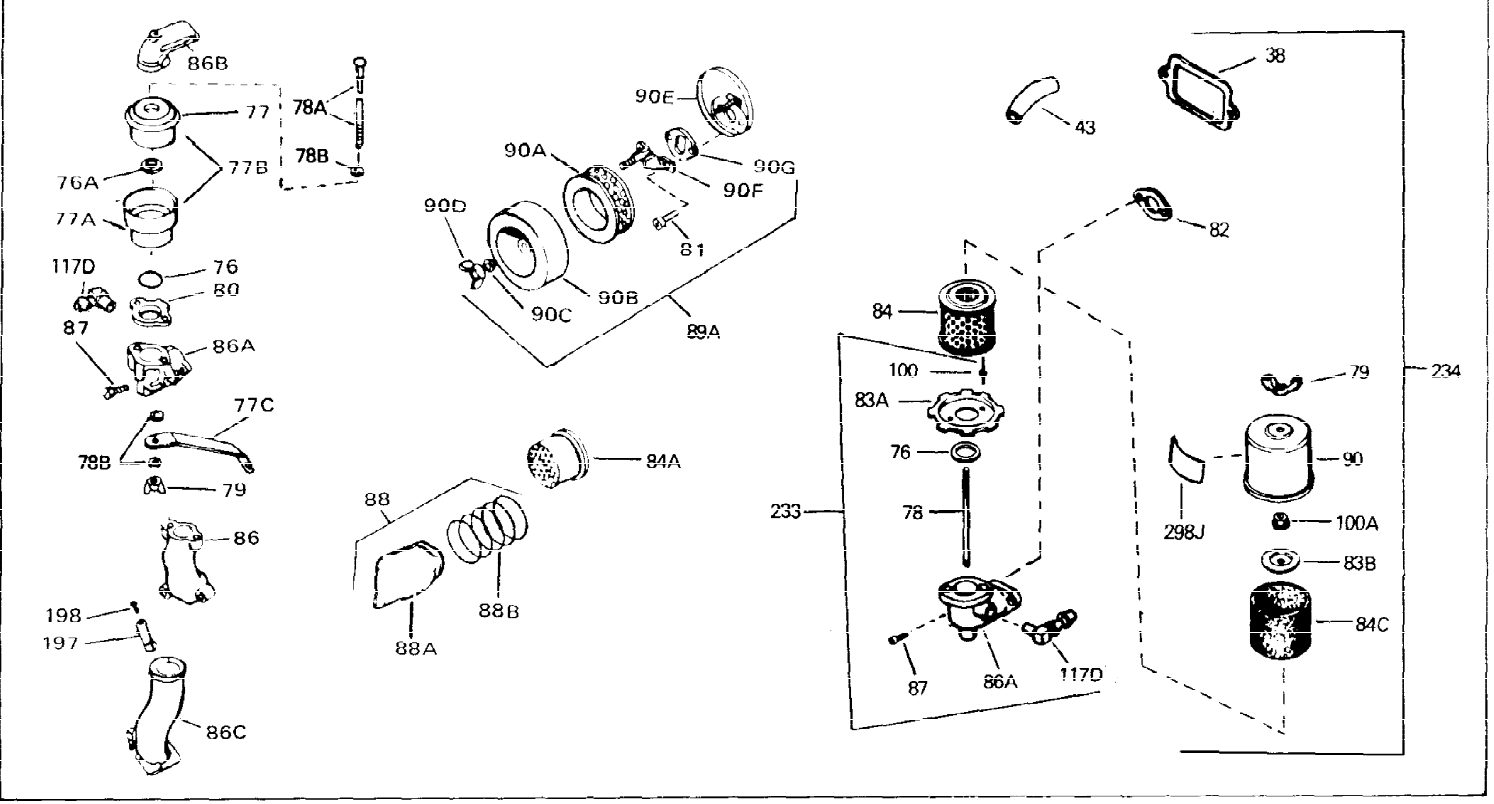

Ref #	Part Number	Qty	Description
35	26073	0	Washer, Connecting rod bolt
35	650570	0	Washer, Flat
35	650691	0	Washer, Flat
36	650694A	0	Screw, Hex flange hd., 5/16-18 x 2
36	650695A	0	Screw, Hex flange hd., 5/16-18 x 2-1/4
36	650697A	0	Screw, Hex flange hd., 5/16-18 x 2-1/2
38	27896	0	Gasket, Breather cover
43	27627	0	Tube, Breather
81	28820	0	Screw
81	30196	0	Screw
81	650521	0	Screw
82	27272	0	Gasket, Air cleaner
86A	34697	0	Elbow, Air cleaner
89A	730128	0	Cleaner Assy., Air
111	33167	0	Bracket, Lower fuel tank
112B	33166A	0	Bracket, Upper fuel tank
113A	650665	0	Screw
113	650561	0	Screw
117B	33053	0	Valve, Fuel strainer & shut-off
121C	391006	0	Muffler
121E	391026	0	Muffler
124A	33171	0	Screen, Muffler
124A	33323	0	Screen, Muffler
124B	33172	0	Cover, Muffler
124B	33185	0	Cover & Tube, Muffler
124	650578	0	Screw
125	27930	0	Gasket, Exhaust
134	31288	0	Muffler Adapter Kit
135	730130	0	Muffler Adapter Kit
136	6021A	0	Screw, Hex flange hd., 5/16-18 x 1-1/2
137	650697A	0	Screw, Hex flange hd., 5/16-18 x 2-1/2
138	30196	0	Screw
233	34819	0	Elbow Assy., Air cleaner
234	730561	0	Air Cleaner Kit, Dual Element upright,
273	650687	0	Screw, Pan hd. self-tap, 10-32 x 5/16