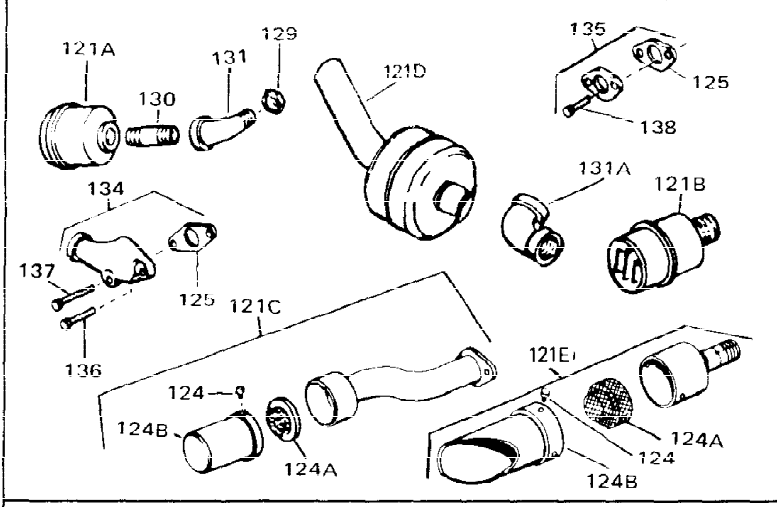

Ref #	Part Number	Qty	Description
35	26073	0	Washer, Connecting rod bolt
35	650570	0	Washer, Flat
35	650691	0	Washer, Flat
36	650694A	0	Screw, Hex flange hd., 5/16-18 x 2
36	650695A	0	Screw, Hex flange hd., 5/16-18 x 2-1/4
36	650697A	0	Screw, Hex flange hd., 5/16-18 x 2-1/2
38	27896	0	Gasket, Breather cover
43	27627	0	Tube, Breather
81	28820	0	Screw
81	30196	0	Screw
81	650521	0	Screw
82	27272	0	Gasket, Air cleaner
86A	34697	0	Elbow, Air cleaner
89A	730128	0	Cleaner Assy., Air
111	33167	0	Bracket, Lower fuel tank
112B	33166A	0	Bracket, Upper fuel tank
113A	650665	0	Screw
113	650561	0	Screw
117B	33053	0	Valve, Fuel strainer & shut-off
121C	391006	0	Muffler
121E	391026	0	Muffler
124A	33171	0	Screen, Muffler
124A	33323	0	Screen, Muffler
124B	33172	0	Cover, Muffler
124B	33185	0	Cover & Tube, Muffler
124	650578	0	Screw
125	27930	0	Gasket, Exhaust
134	31288	0	Muffler Adapter Kit
135	730130	0	Muffler Adapter Kit
136	6021A	0	Screw, Hex flange hd., 5/16-18 x 1-1/2
137	650697A	0	Screw, Hex flange hd., 5/16-18 x 2-1/2
138	30196	0	Screw
233	34819	0	Elbow Assy., Air cleaner
234	730561	0	Air Cleaner Kit, Dual Element upright,
273	650687	0	Screw, Pan hd. self-tap, 10-32 x 5/16