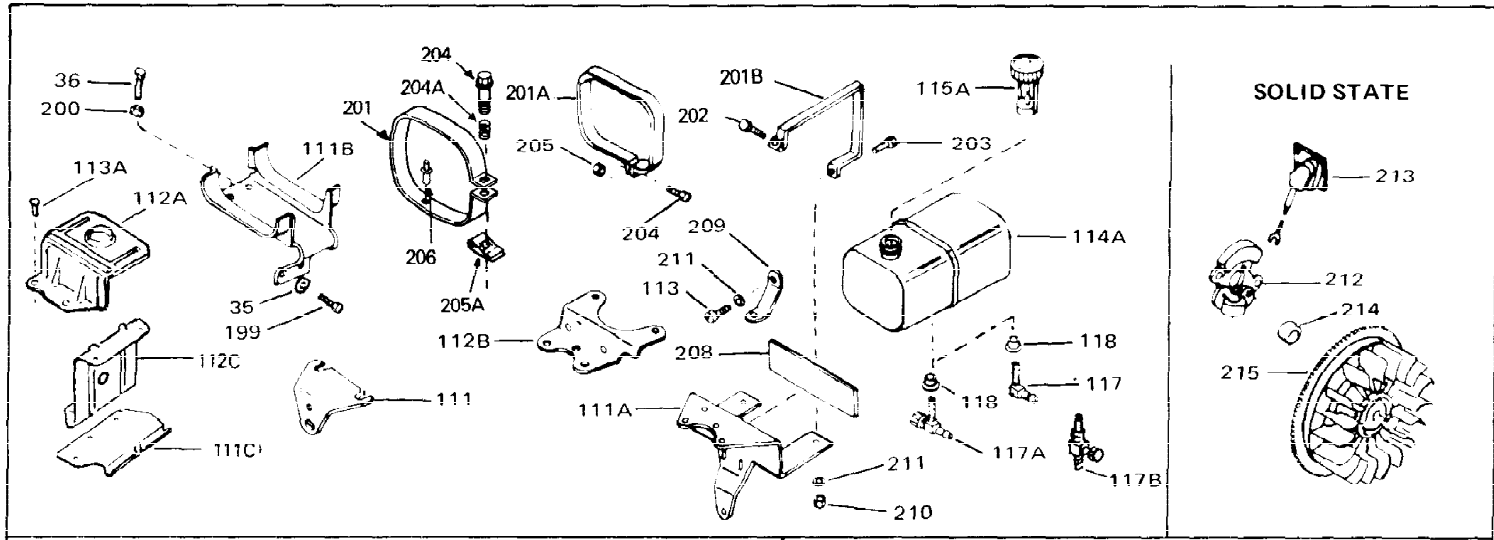

Ref #	Part Number	Qty	Description
35	26073	0	Washer, Connecting rod bolt
35	650570	0	Washer, Flat
35	650691	0	Washer, Flat
36	650694A	0	Screw, Hex flange hd., 5/16-18 x 2
36	650695A	0	Screw, Hex flange hd., 5/16-18 x 2-1/4
36	650697A	0	Screw, Hex flange hd., 5/16-18 x 2-1/2
38	27896	0	Gasket, Breather cover
43	27627	0	Tube, Breather
81	28820	0	Screw
81	30196	0	Screw
81	650521	0	Screw
82	27272	0	Gasket, Air cleaner
86A	34697	0	Elbow, Air cleaner
89A	730128	0	Cleaner Assy., Air
111	33167	0	Bracket, Lower fuel tank
112B	33166A	0	Bracket, Upper fuel tank
113A	650665	0	Screw
113	650561	0	Screw
117B	33053	0	Valve, Fuel strainer & shut-off
121C	391006	0	Muffler
121E	391026	0	Muffler
124A	33171	0	Screen, Muffler
124A	33323	0	Screen, Muffler
124B	33172	0	Cover, Muffler
124B	33185	0	Cover & Tube, Muffler
124	650578	0	Screw
125	27930	0	Gasket, Exhaust
134	31288	0	Muffler Adapter Kit
135	730130	0	Muffler Adapter Kit
136	6021A	0	Screw, Hex flange hd., 5/16-18 x 1-1/2
137	650697A	0	Screw, Hex flange hd., 5/16-18 x 2-1/2
138	30196	0	Screw
233	34819	0	Elbow Assy., Air cleaner
234	730561	0	Air Cleaner Kit, Dual Element upright,
273	650687	0	Screw, Pan hd. self-tap, 10-32 x 5/16