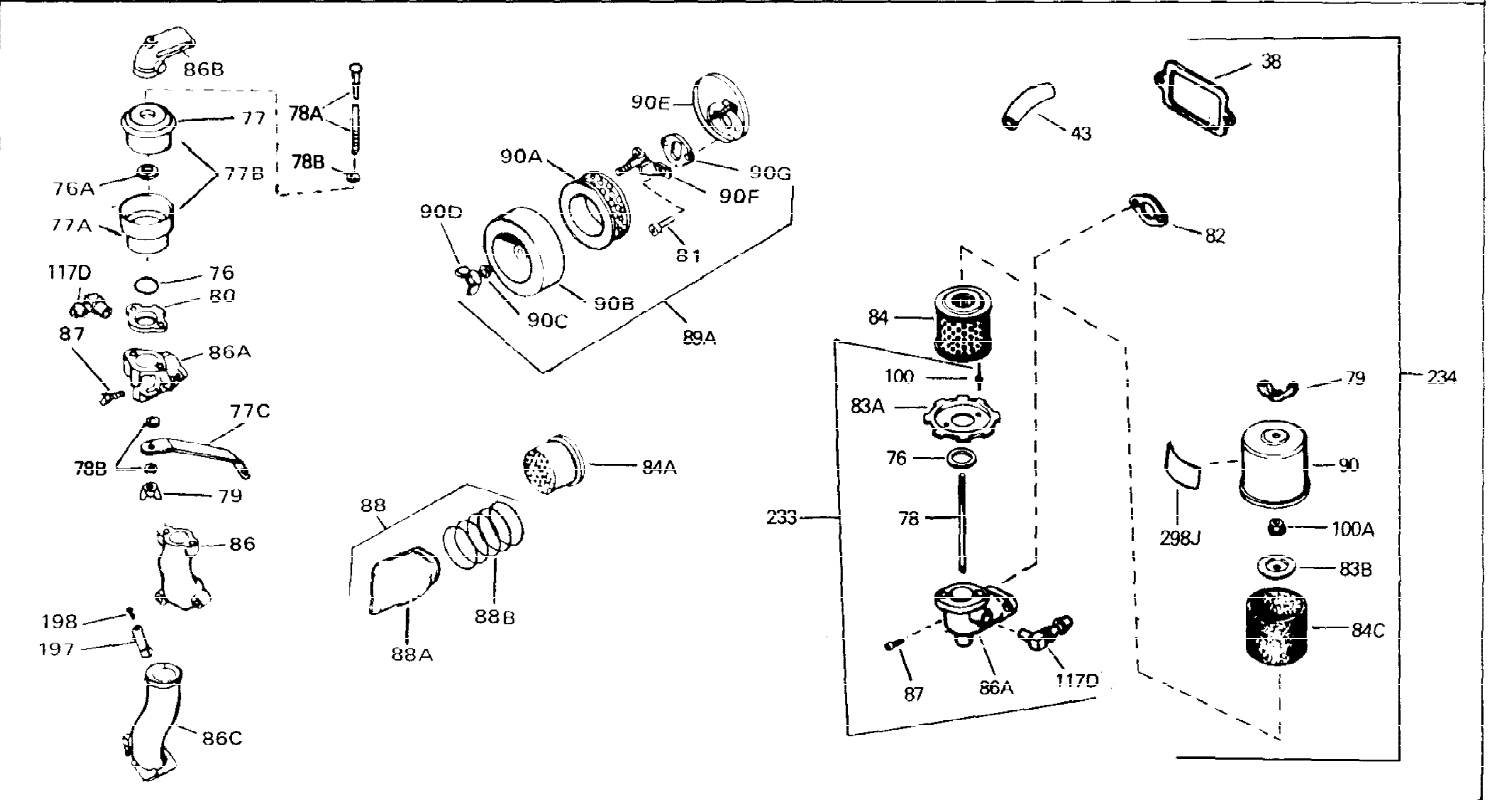

Ref #	Part Number	Qty	Description
35	26073	0	Washer, Connecting rod bolt
35	650570	0	Washer, Flat
35	650691	0	Washer, Flat
36	650694A	0	Screw, Hex flange hd., 5/16-18 x 2
36	650695A	0	Screw, Hex flange hd., 5/16-18 x 2-1/4
36	650697A	0	Screw, Hex flange hd., 5/16-18 x 2-1/2
38	27896	0	Gasket, Breather cover
43	27627	0	Tube, Breather
81	28820	0	Screw
81	30196	0	Screw
81	650521	0	Screw
82	27272	0	Gasket, Air cleaner
86A	34697	0	Elbow, Air cleaner
89A	730128	0	Cleaner Assy., Air
111A	33353	0	Bracket, Lower fuel tank
112A	33352A	0	Bracket, Upper fuel tank
113A	650273	0	Screw
113	650561	0	Screw
117B	33053	0	Valve, Fuel strainer & shut-off
117	33395	0	Fitting, Fuel line
118	33679	0	Bushing, Fuel fitting
121E	391026	0	Muffler
121C	33714	0	Muffler
124A	33171	0	Screen, Muffler
124A	33323	0	Screen, Muffler
124B	33185	0	Cover & Tube, Muffler
124B	33700	0	Cover & Tube, Muffler
124	650578	0	Screw
125	27930	0	Gasket, Exhaust
134	31288	0	Muffler Adapter Kit
135	730130	0	Muffler Adapter Kit
136	6021A	0	Screw, Hex flange hd., 5/16-18 x 1-1/2
137	650697A	0	Screw, Hex flange hd., 5/16-18 x 2-1/2
138	30196	0	Screw
233	34819	0	Elbow Assy., Air cleaner
234	730561	0	Air Cleaner Kit, Dual Element upright,
273	650687	0	Screw, Pan hd. self-tap, 10-32 x 5/16