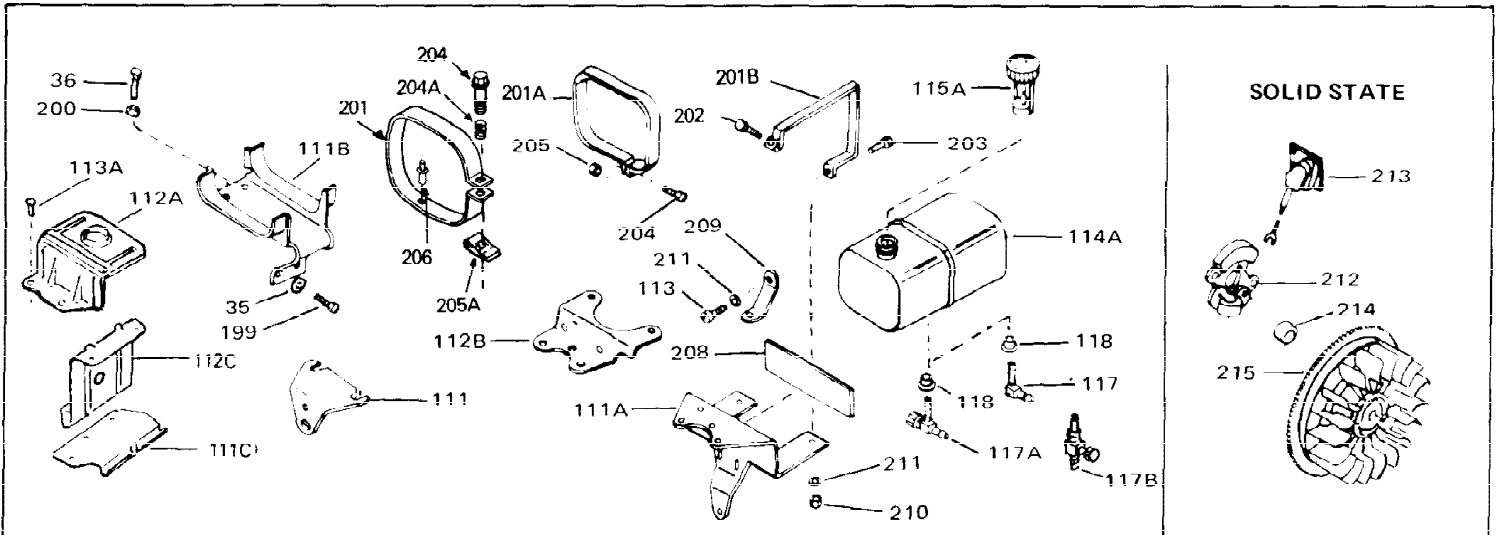

Ref #	Part Number	Qty	Description
35	26073	0	Washer, Connecting rod bolt
35	650570	0	Washer, Flat
35	650691	0	Washer, Flat
36	650694A	0	Screw, Hex flange hd., 5/16-18 x 2
36	650695A	0	Screw, Hex flange hd., 5/16-18 x 2-1/4
36	650697A	0	Screw, Hex flange hd., 5/16-18 x 2-1/2
38	27896	0	Gasket, Breather cover
43	27627	0	Tube, Breather
81	28820	0	Screw
81	30196	0	Screw
81	650521	0	Screw
82	27272	0	Gasket, Air cleaner
86A	34697	0	Elbow, Air cleaner
89A	730128	0	Cleaner Assy., Air
111A	33353	0	Bracket, Lower fuel tank
112A	33352A	0	Bracket, Upper fuel tank
113A	650273	0	Screw
113	650561	0	Screw
117B	33053	0	Valve, Fuel strainer & shut-off
117	33395	0	Fitting, Fuel line
118	33679	0	Bushing, Fuel fitting
121E	391026	0	Muffler
121C	33714	0	Muffler
124A	33171	0	Screen, Muffler
124A	33323	0	Screen, Muffler
124B	33185	0	Cover & Tube, Muffler
124B	33700	0	Cover & Tube, Muffler
124	650578	0	Screw
125	27930	0	Gasket, Exhaust
134	31288	0	Muffler Adapter Kit
135	730130	0	Muffler Adapter Kit
136	6021A	0	Screw, Hex flange hd., 5/16-18 x 1-1/2
137	650697A	0	Screw, Hex flange hd., 5/16-18 x 2-1/2
138	30196	0	Screw
233	34819	0	Elbow Assy., Air cleaner
234	730561	0	Air Cleaner Kit, Dual Element upright,
273	650687	0	Screw, Pan hd. self-tap, 10-32 x 5/16