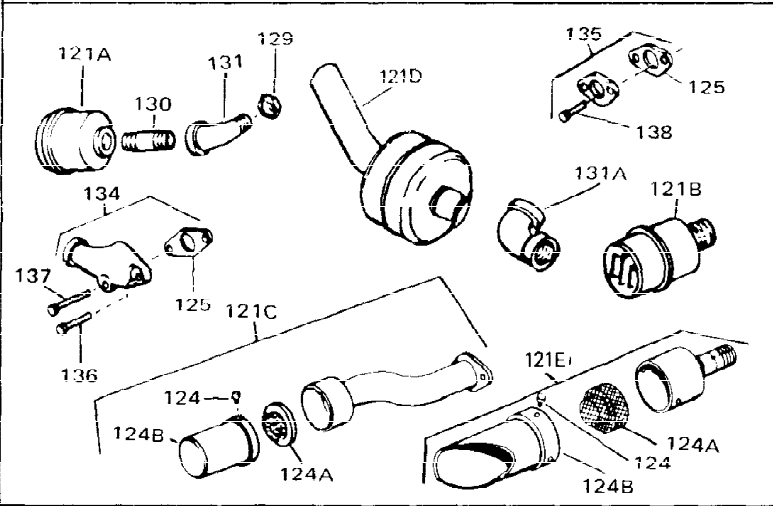

Ref #	Part Number	Qty	Description
35	26073	0	Washer, Connecting rod bolt
35	650570	0	Washer, Flat
35	650691	0	Washer, Flat
36	650694A	0	Screw, Hex flange hd., 5/16-18 x 2
36	650695A	0	Screw, Hex flange hd., 5/16-18 x 2-1/4
36	650697A	0	Screw, Hex flange hd., 5/16-18 x 2-1/2
38	27896	0	Gasket, Breather cover
43	27627	0	Tube, Breather
81	28820	0	Screw
81	30196	0	Screw
81	650521	0	Screw
82	27272	0	Gasket, Air cleaner
86A	34697	0	Elbow, Air cleaner
89A	730128	0	Cleaner Assy., Air
111A	33353	0	Bracket, Lower fuel tank
112A	33352A	0	Bracket, Upper fuel tank
113A	650273	0	Screw
113	650561	0	Screw
117B	33053	0	Valve, Fuel strainer & shut-off
117	33395	0	Fitting, Fuel line
118	33679	0	Bushing, Fuel fitting
121E	391026	0	Muffler
121C	33714	0	Muffler
124A	33171	0	Screen, Muffler
124A	33323	0	Screen, Muffler
124B	33185	0	Cover & Tube, Muffler
124B	33700	0	Cover & Tube, Muffler
124	650578	0	Screw
125	27930	0	Gasket, Exhaust
134	31288	0	Muffler Adapter Kit
135	730130	0	Muffler Adapter Kit
136	6021A	0	Screw, Hex flange hd., 5/16-18 x 1-1/2
137	650697A	0	Screw, Hex flange hd., 5/16-18 x 2-1/2
138	30196	0	Screw
233	34819	0	Elbow Assy., Air cleaner
234	730561	0	Air Cleaner Kit, Dual Element upright,
273	650687	0	Screw, Pan hd. self-tap, 10-32 x 5/16