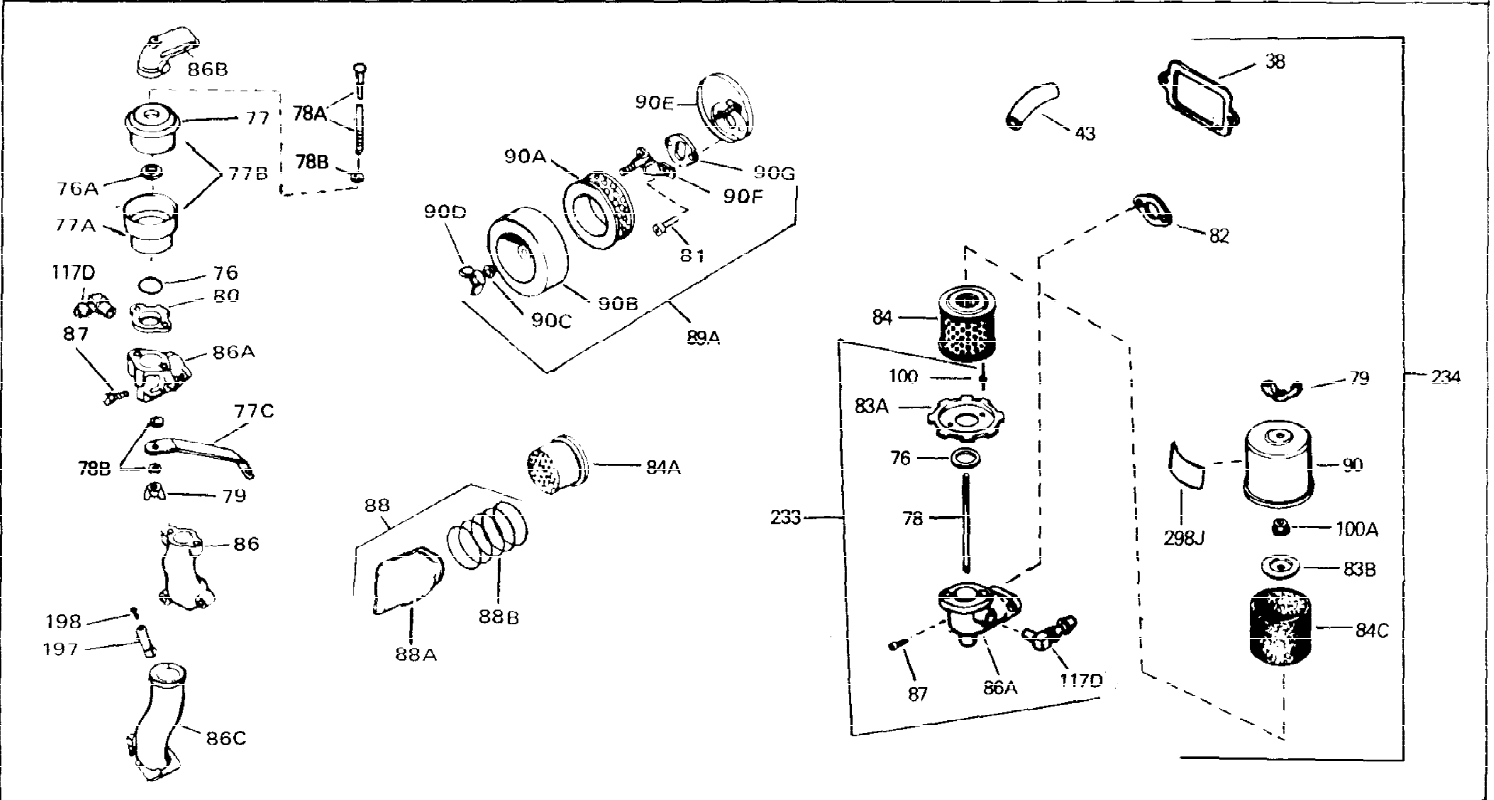

Ref #	Part Number	Qty	Description
35	26073	0	Washer, Connecting rod bolt
35	650570	0	Washer, Flat
35	650691	0	Washer, Flat
36	650694A	0	Screw, Hex flange hd., 5/16-18 x 2
36	650695A	0	Screw, Hex flange hd., 5/16-18 x 2-1/4
36	650697A	0	Screw, Hex flange hd., 5/16-18 x 2-1/2
38	27896	0	Gasket, Breather cover
43	27627	0	Tube, Breather
81	28820	0	Screw
81	30196	0	Screw
81	650521	0	Screw
86A	34697	0	Elbow, Air cleaner
89A	730128	0	Cleaner Assy., Air
111	33167	0	Bracket, Lower fuel tank
112B	33166A	0	Bracket, Upper fuel tank
113	650561	0	Screw
113A	650665	0	Screw
117B	33053	0	Valve, Fuel strainer & shut-off
117A	32961	0	Valve, Fuel shut-off
121E	391026	0	Muffler
124A	33171	0	Screen, Muffler
124B	33185	0	Cover & Tube, Muffler
124	650578	0	Screw
125	27930	0	Gasket, Exhaust
134	31288	0	Muffler Adapter Kit
135	730130	0	Muffler Adapter Kit
136	6021A	0	Screw, Hex flange hd., 5/16-18 x 1-1/2
137	650697A	0	Screw, Hex flange hd., 5/16-18 x 2-1/2
138	30196	0	Screw
233	34819	0	Elbow Assy., Air cleaner
234	730561	0	Air Cleaner Kit, Dual Element upright,
273	650687	0	Screw, Pan hd. self-tap, 10-32 x 5/16
274A	650765	0	Screw, Hex washer hd. self-drilling, 10-32 x
274	650257	0	Screw, Pan hd. Sems, 8-32 x 5/16
275	33134	0	Cover, Carburetor
278	32398	0	Bracket, Choke
279	28820	0	Screw
280	650760	0	Screw
280A	650764	0	"U" Clip Nut
282	32397	0	Plate Assy., Choke
283	32399	0	Spring, Choke knob
284	32400	0	Knob, Choke
298F	31682	0	Decal, Operation