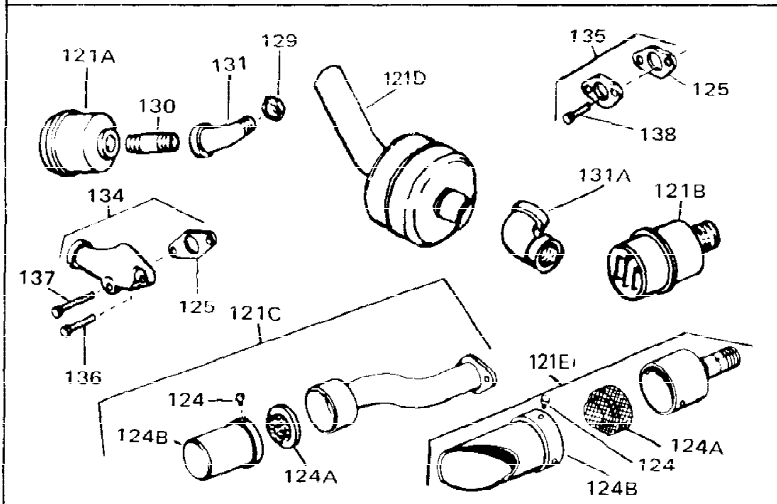

Ref #	Part Number	Qty	Description
35	26073	0	Washer, Connecting rod bolt
35	650570	0	Washer, Flat
35	650691	0	Washer, Flat
36	650694A	0	Screw, Hex flange hd., 5/16-18 x 2
36	650695A	0	Screw, Hex flange hd., 5/16-18 x 2-1/4
36	650697A	0	Screw, Hex flange hd., 5/16-18 x 2-1/2
38	27896	0	Gasket, Breather cover
43	27627	0	Tube, Breather
81	28820	0	Screw
81	30196	0	Screw
81	650521	0	Screw
86A	34697	0	Elbow, Air cleaner
89A	730128	0	Cleaner Assy., Air
111	33167	0	Bracket, Lower fuel tank
112B	33166A	0	Bracket, Upper fuel tank
113	650561	0	Screw
113A	650665	0	Screw
117B	33053	0	Valve, Fuel strainer & shut-off
117A	32961	0	Valve, Fuel shut-off
121E	391026	0	Muffler
124A	33171	0	Screen, Muffler
124B	33185	0	Cover & Tube, Muffler
124	650578	0	Screw
125	27930	0	Gasket, Exhaust
134	31288	0	Muffler Adapter Kit
135	730130	0	Muffler Adapter Kit
136	6021A	0	Screw, Hex flange hd., 5/16-18 x 1-1/2
137	650697A	0	Screw, Hex flange hd., 5/16-18 x 2-1/2
138	30196	0	Screw
233	34819	0	Elbow Assy., Air cleaner
234	730561	0	Air Cleaner Kit, Dual Element upright,
273	650687	0	Screw, Pan hd. self-tap, 10-32 x 5/16
274A	650765	0	Screw, Hex washer hd. self-drilling, 10-32 x
274	650257	0	Screw, Pan hd. Sems, 8-32 x 5/16
275	32911	0	Cover, Carburetor
278	32398	0	Bracket, Choke
279	28820	0	Screw
280	650760	0	Screw
280A	650764	0	"U" Clip Nut
281	31291	0	Plug, Cover
282	32397	0	Plate Assy., Choke
283	32399	0	Spring, Choke knob
284	32400	0	Knob, Choke
298F	31682	0	Decal, Operation