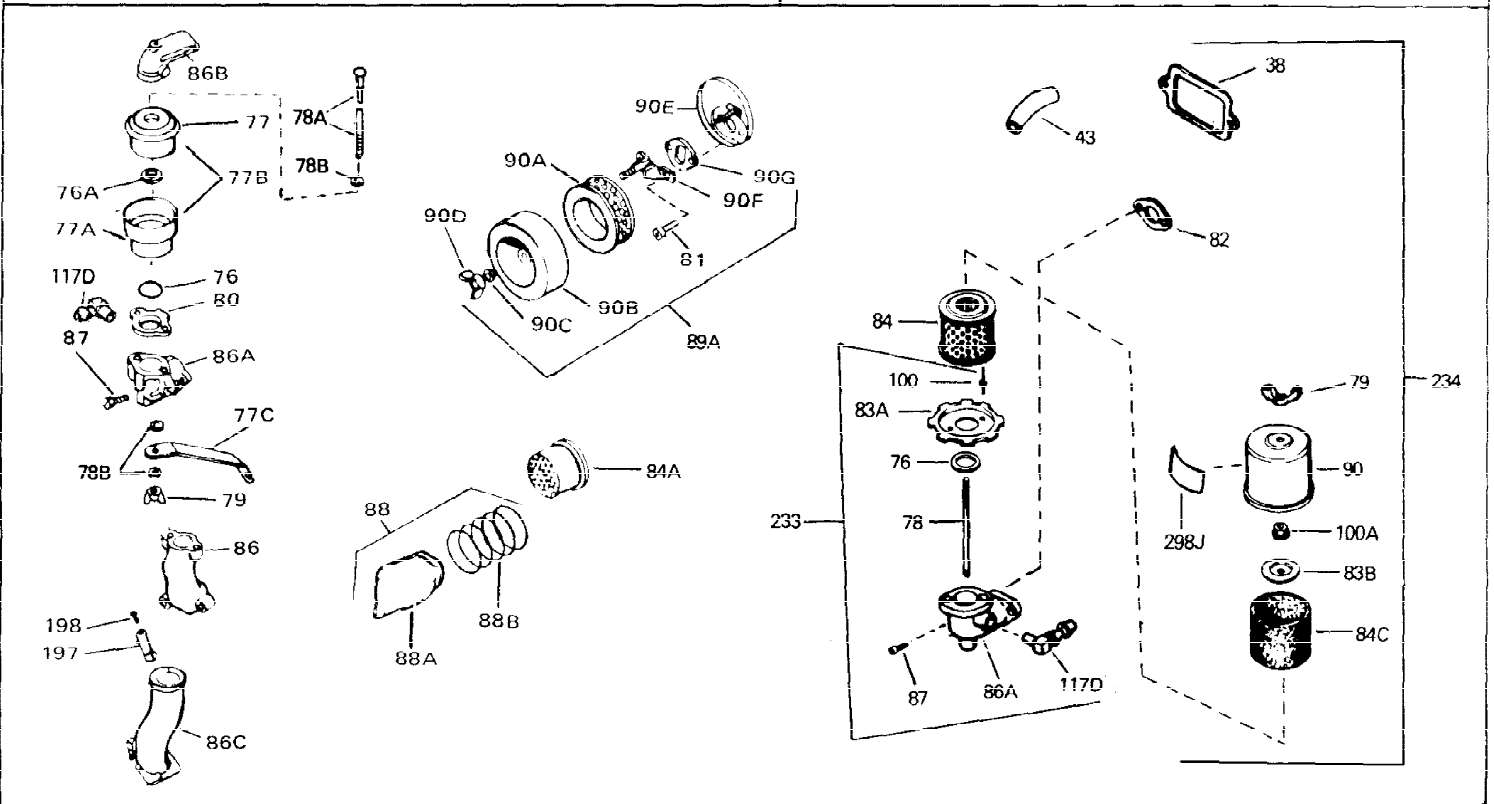

Ref #	Part Number	Qty	Description
35	26073	0	Washer, Connecting rod bolt
35	650570	0	Washer, Flat
35	650691	0	Washer, Flat
36	650694A	0	Screw, Hex flange hd., 5/16-18 x 2
36	650695A	0	Screw, Hex flange hd., 5/16-18 x 2-1/4
36	650697A	0	Screw, Hex flange hd., 5/16-18 x 2-1/2
38	27896	0	Gasket, Breather cover
43	27627	0	Tube, Breather
81	28820	0	Screw
81	30196	0	Screw
81	650521	0	Screw
86A	34697	0	Elbow, Air cleaner
89A	730128	0	Cleaner Assy., Air
111	33167	0	Bracket, Lower fuel tank
112B	33166A	0	Bracket, Upper fuel tank
113	650561	0	Screw
113A	650665	0	Screw
117B	33053	0	Valve, Fuel strainer & shut-off
117A	32961	0	Valve, Fuel shut-off
121E	391026	0	Muffler
124A	33171	0	Screen, Muffler
124B	33185	0	Cover & Tube, Muffler
124	650578	0	Screw
125	27930	0	Gasket, Exhaust
134	31288	0	Muffler Adapter Kit
135	730130	0	Muffler Adapter Kit
136	6021A	0	Screw, Hex flange hd., 5/16-18 x 1-1/2
137	650697A	0	Screw, Hex flange hd., 5/16-18 x 2-1/2
138	30196	0	Screw
233	34819	0	Elbow Assy., Air cleaner
234	730561	0	Air Cleaner Kit, Dual Element upright,
273	650687	0	Screw, Pan hd. self-tap, 10-32 x 5/16
274A	650765	0	Screw, Hex washer hd. self-drilling, 10-32 x
274	650257	0	Screw, Pan hd. Sems, 8-32 x 5/16
275	32911	0	Cover, Carburetor
278	32398	0	Bracket, Choke
279	28820	0	Screw
280	650760	0	Screw
280A	650764	0	"U" Clip Nut
281	31291	0	Plug, Cover
282	32397	0	Plate Assy., Choke
283	32399	0	Spring, Choke knob
284	32400	0	Knob, Choke
298F	31682	0	Decal, Operation