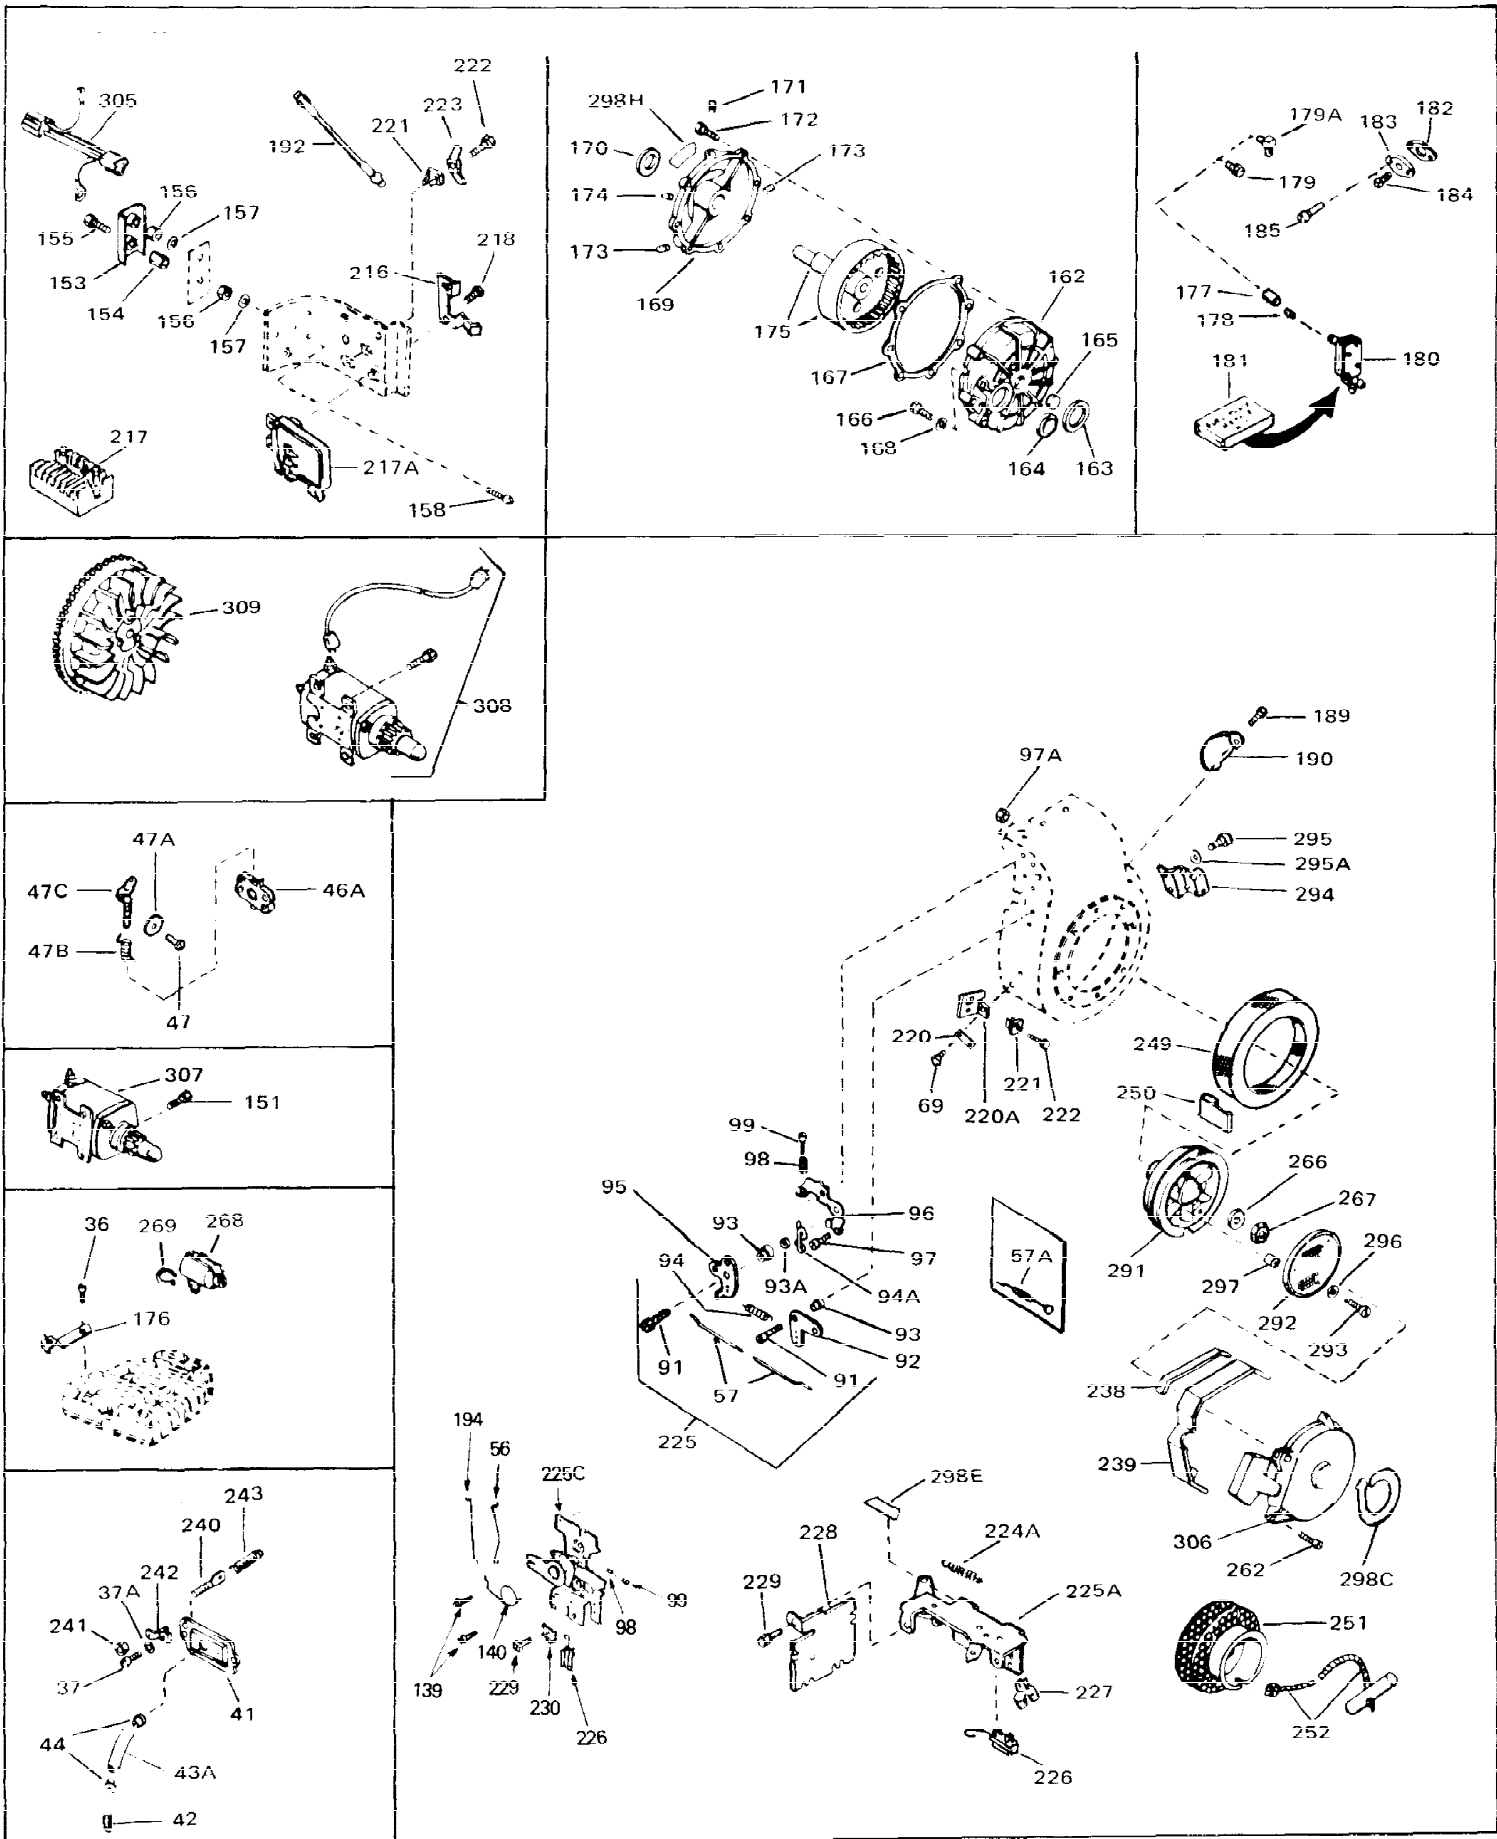

Ref #	Part Number	Qty	Description
36	650694A	0	Screw, Hex flange hd., 5/16-18 x 2
36	650695A	0	Screw, Hex flange hd., 5/16-18 x 2-1/4
36	650697A	0	Screw, Hex flange hd., 5/16-18 x 2-1/2
37	650128	0	Screw
37	650597	0	Screw, Hex washer hd., 10-24 x 5/8
37A	27261	0	Washer, Flat
41	28425	0	Cover, Valve chamber
56	30824	0	Link, Throttle
69	29747A	0	Screw
98	32924	0	Spring, Compression
98	28569	0	Spring, Compression
98	31342	0	Spring, Compression
99	29500	0	Screw, Fil. hd. mach., Sems, 8-32 x 3/4
99	650549	0	Screw
99	650688	0	Screw, Hex hd., 10-32 x 1-5/16" (Drilled
182	32683	0	Gasket, Fuel pump
183	32955	0	Cover, Fuel pump pad
184	9556	0	Plug, Oil drain (Sq. hd. pipe, 1/8-27)
185	30688	0	Screw, Hex hd. Sems, 1/4-20 x 1/2
224A	30826	0	Spring, Extension
225	730152	0	Control Assy., Speed
225A	33110A	0	Control Assy., Speed (Remote)
227	33177	0	Terminal
229	28942	0	Screw
230	27793	0	Clip, Conduit
262	29716	0	Screw
266	650815	0	Washer, Belleville
267	8115	0	Nut, Hex
305	33018	0	Harness, Adapter
306	590420	0	Starter, Rewind
308	32386	0	Starter Motor Kit (110-120 Volt)
308	32901	0	Starter Motor Kit (110-120 Volt)
308	33328	0	Starter Motor Kit (110-120 Volt)
308	33328A	0	Starter Motor Kit (110-120 Volt)
308	33518	0	Starter Motor Kit (110-120 Volt)
308	33518A	0	Starter Motor Kit (110-120 Volt)
308	33518B	0	Starter Motor Kit (110-120 Volt)
309	30811A	0	Flywheel