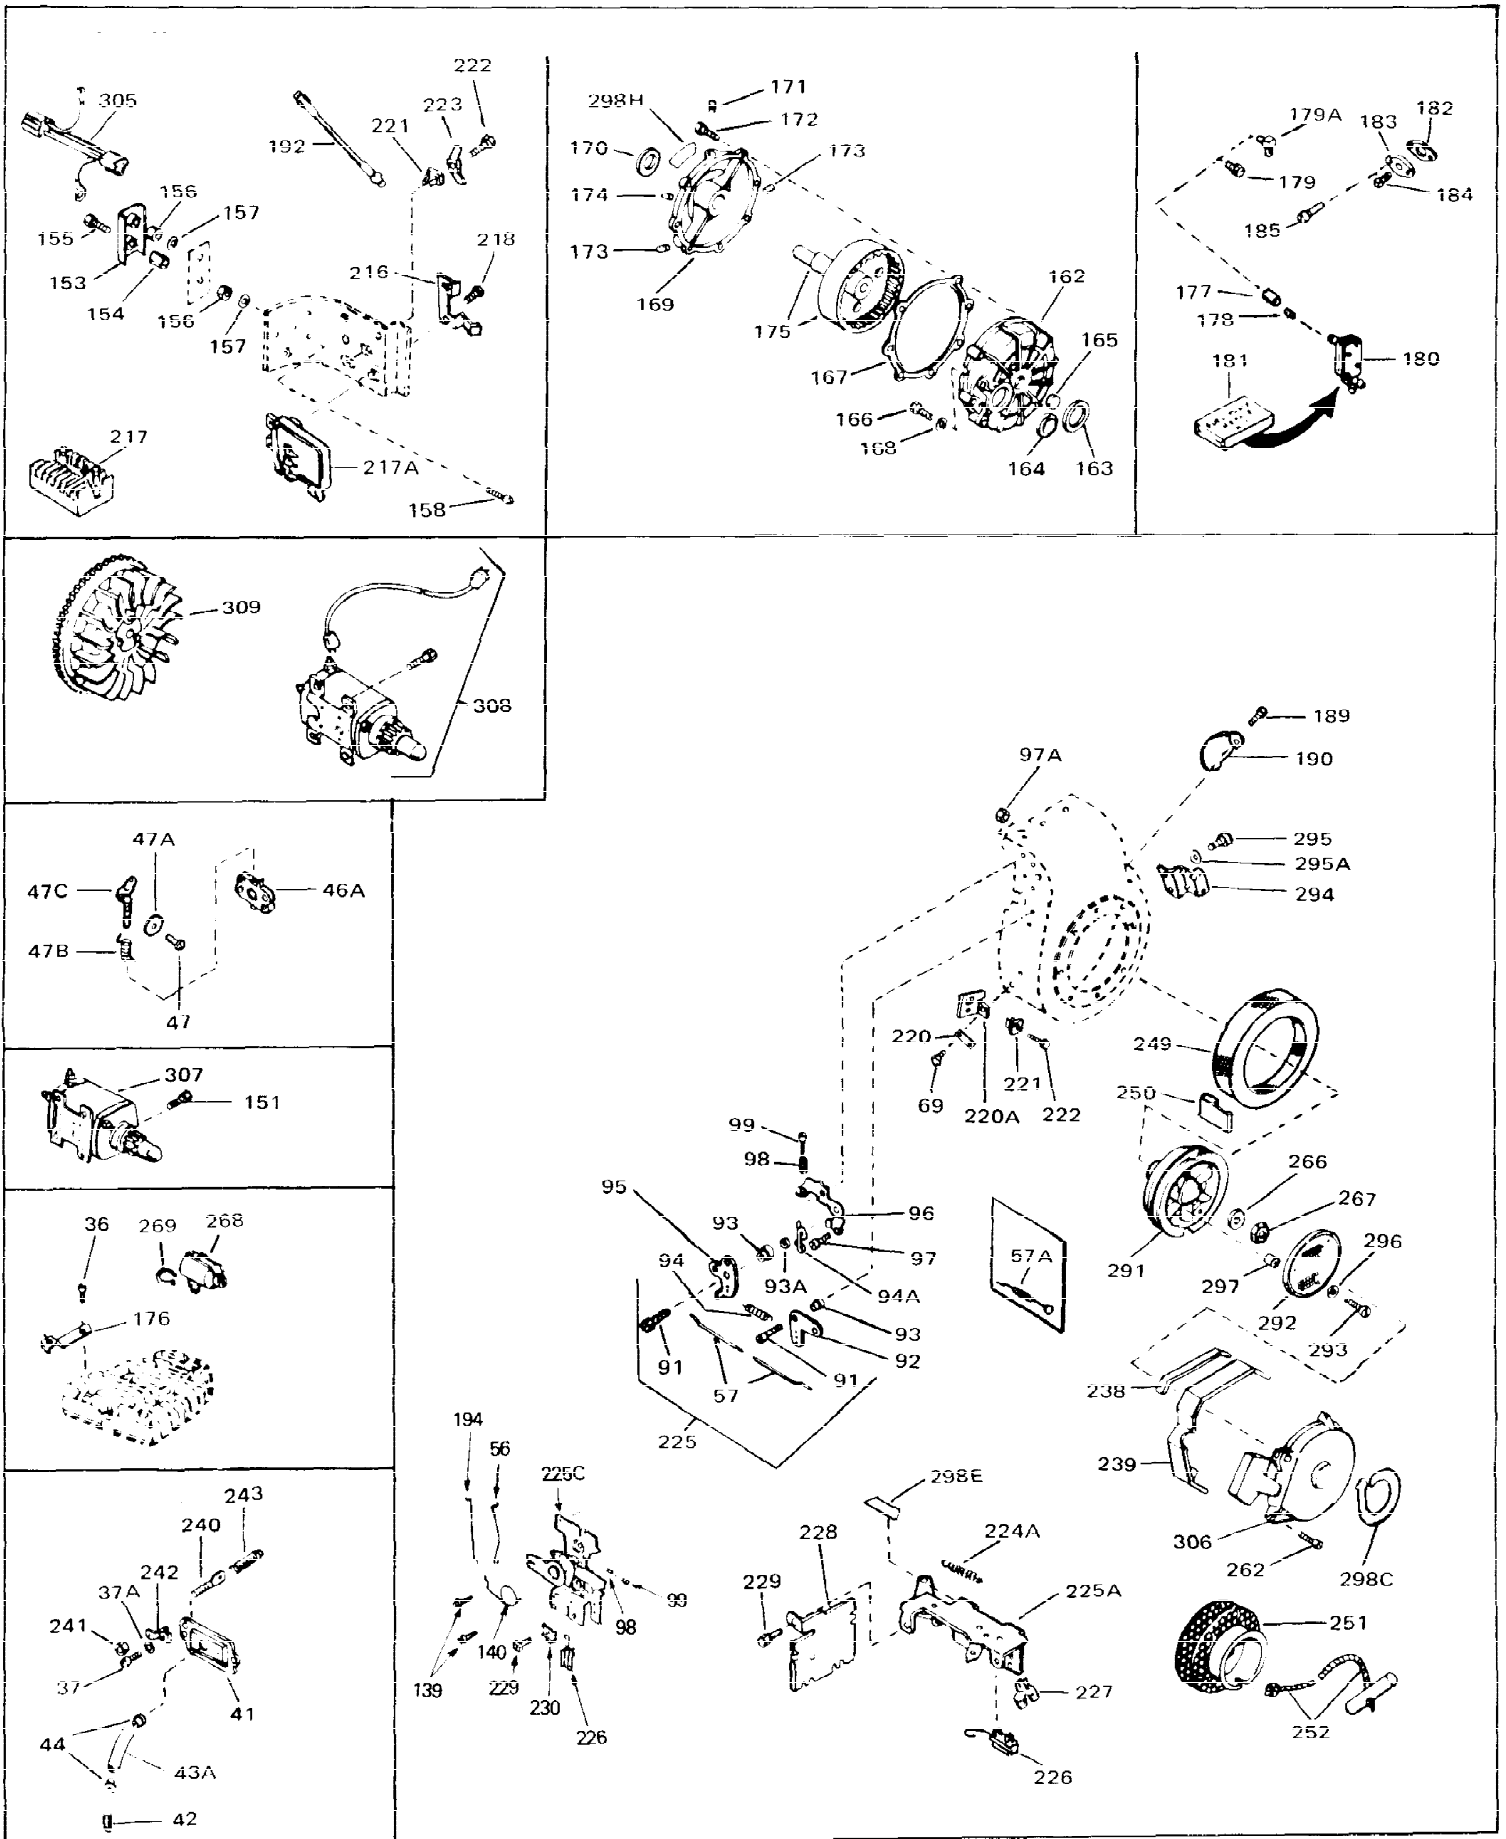

Ref #	Part Number	Qty	Description
36	650694A	0	Screw, Hex flange hd., 5/16-18 x 2
36	650695A	0	Screw, Hex flange hd., 5/16-18 x 2-1/4
36	650697A	0	Screw, Hex flange hd., 5/16-18 x 2-1/2
37	650128	0	Screw
37	650597	0	Screw, Hex washer hd., 10-24 x 5/8
37A	27261	0	Washer, Flat
41	28425	0	Cover, Valve chamber
56	30824	0	Link, Throttle
69	29747A	0	Screw
98	28569	0	Spring, Compression
98	31342	0	Spring, Compression
98	32924	0	Spring, Compression
99	29500	0	Screw, Fil. hd. mach., Sems, 8-32 x 3/4
99	650549	0	Screw
99	650688	0	Screw, Hex hd., 10-32 x 1-5/16" (Drilled
182	32683	0	Gasket, Fuel pump
183	32955	0	Cover, Fuel pump pad
184	9556	0	Plug, Oil drain (Sq. hd. pipe, 1/8-27)
185	30688	0	Screw, Hex hd. Sems, 1/4-20 x 1/2
189	650736	0	Screw
190	33013	0	Cover, Starter bubble
224A	30826	0	Spring, Extension
225A	33109A	0	Control Assy., Speed (Manual)
225	730152	0	Control Assy., Speed
227	33177	0	Terminal
238	32576	0	Seal, Snow guard
239	31680	0	Guard, Starter
262	29716	0	Screw
266	650815	0	Washer, Belleville
267	8115	0	Nut, Hex
298E	31683	0	Decal, Choke
305	33018	0	Harness, Adapter
306	590473	0	Starter, Rewind
308	32386	0	Starter Motor Kit (110-120 Volt)
308	32901	0	Starter Motor Kit (110-120 Volt)
308	33328	0	Starter Motor Kit (110-120 Volt)
308	33328A	0	Starter Motor Kit (110-120 Volt)
308	33518	0	Starter Motor Kit (110-120 Volt)
308	33518A	0	Starter Motor Kit (110-120 Volt)
308	33518B	0	Starter Motor Kit (110-120 Volt)
309	30811A	0	Flywheel