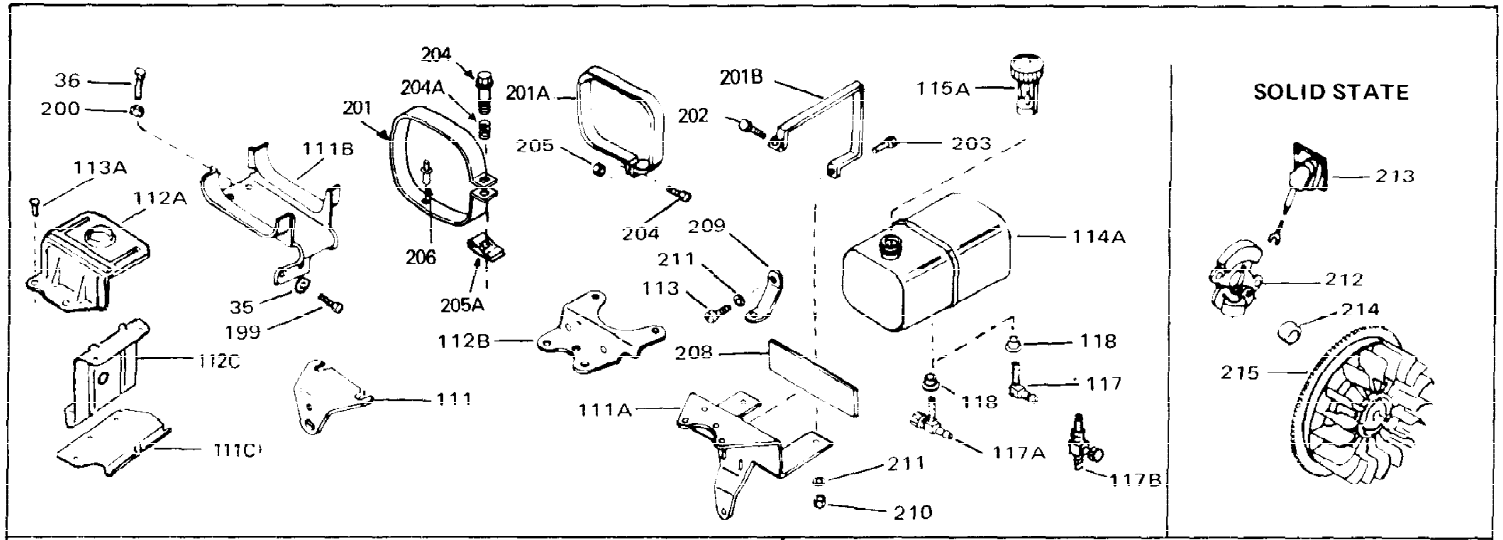

Ref #	Part Number	Qty	Description
35	26073	0	Washer, Connecting rod bolt
35	650570	0	Washer, Flat
35	650691	0	Washer, Flat
36	650694A	0	Screw, Hex flange hd., 5/16-18 x 2
36	650695A	0	Screw, Hex flange hd., 5/16-18 x 2-1/4
36	650697A	0	Screw, Hex flange hd., 5/16-18 x 2-1/2
38	27896	0	Gasket, Breather cover
43	27627	0	Tube, Breather
81	28820	0	Screw
81	30196	0	Screw
81	650521	0	Screw
86A	34697	0	Elbow, Air cleaner
89A	730128	0	Cleaner Assy., Air
111	33167	0	Bracket, Lower fuel tank
112B	33166A	0	Bracket, Upper fuel tank
113	650561	0	Screw
113A	650665	0	Screw
117B	33053	0	Valve, Fuel strainer & shut-off
117A	32961	0	Valve, Fuel shut-off
121E	391026	0	Muffler
124A	33171	0	Screen, Muffler
124B	33185	0	Cover & Tube, Muffler
124	650578	0	Screw
125	27930	0	Gasket, Exhaust
134	31288	0	Muffler Adapter Kit
135	730130	0	Muffler Adapter Kit
136	6021A	0	Screw, Hex flange hd., 5/16-18 x 1-1/2
137	650697A	0	Screw, Hex flange hd., 5/16-18 x 2-1/2
138	30196	0	Screw
233	34819	0	Elbow Assy., Air cleaner
234	730561	0	Air Cleaner Kit, Dual Element upright,
273	650687	0	Screw, Pan hd. self-tap, 10-32 x 5/16
274A	650765	0	Screw, Hex washer hd. self-drilling, 10-32 x
274	650257	0	Screw, Pan hd. Sems, 8-32 x 5/16
275	32911	0	Cover, Carburetor
278	32398	0	Bracket, Choke
279	28820	0	Screw
280	650760	0	Screw
280A	650764	0	"U" Clip Nut
281	31291	0	Plug, Cover
282	32397	0	Plate Assy., Choke
283	32399	0	Spring, Choke knob
284	32400	0	Knob, Choke
298F	31682	0	Decal, Operation