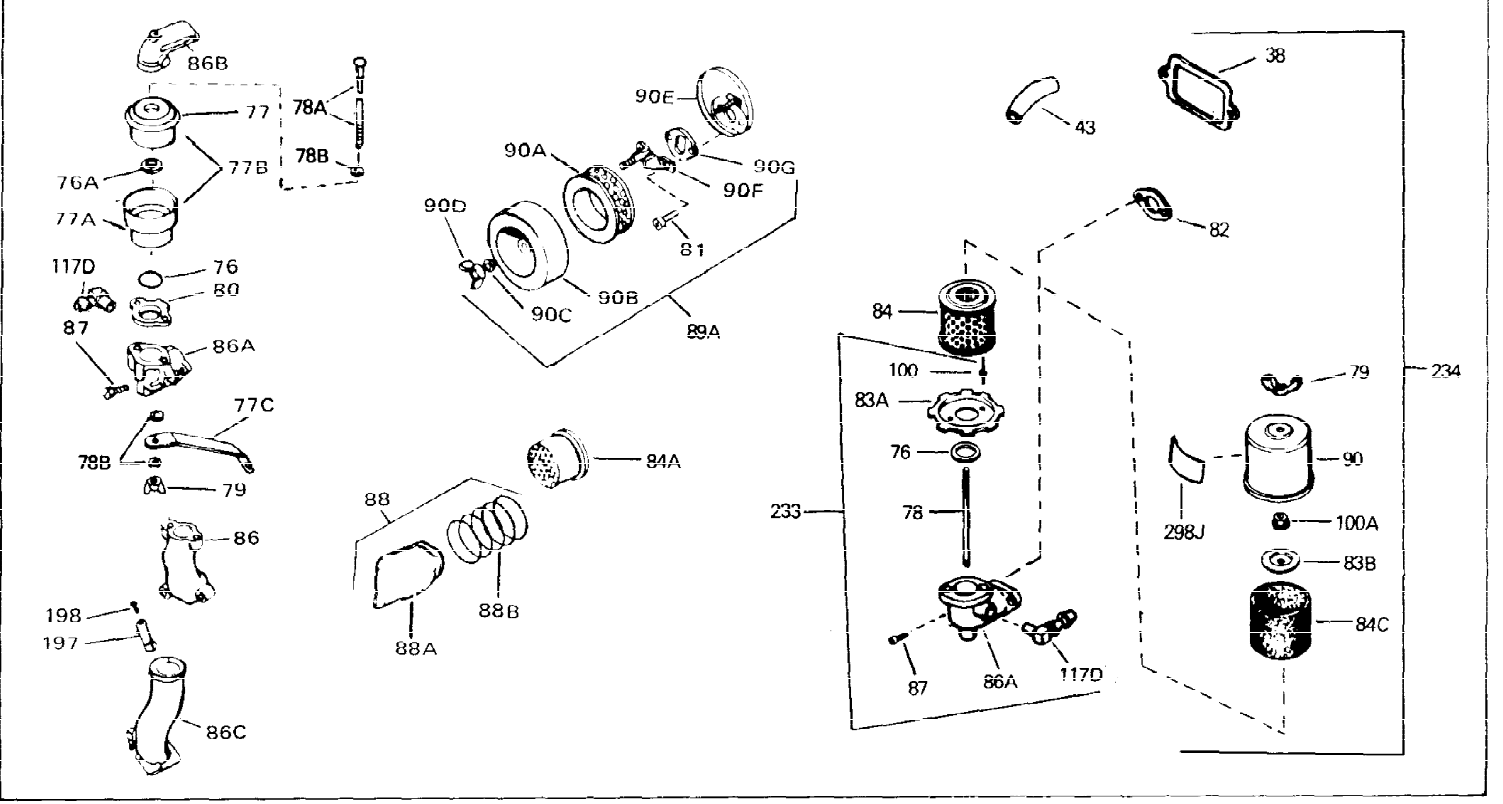

Ref #	Part Number	Qty	Description
35	26073	0	Washer, Connecting rod bolt
35	650570	0	Washer, Flat
35	650691	0	Washer, Flat
36	650694A	0	Screw, Hex flange hd., 5/16-18 x 2
36	650695A	0	Screw, Hex flange hd., 5/16-18 x 2-1/4
36	650697A	0	Screw, Hex flange hd., 5/16-18 x 2-1/2
38	27896	0	Gasket, Breather cover
43	27627	0	Tube, Breather
81	28820	0	Screw
81	30196	0	Screw
81	650521	0	Screw
86A	34697	0	Elbow, Air cleaner
89A	730128	0	Cleaner Assy., Air
111	33167	0	Bracket, Lower fuel tank
112B	33166A	0	Bracket, Upper fuel tank
113	650561	0	Screw
113A	650665	0	Screw
117B	33053	0	Valve, Fuel strainer & shut-off
117A	32961	0	Valve, Fuel shut-off
121E	391026	0	Muffler
124A	33171	0	Screen, Muffler
124B	33185	0	Cover & Tube, Muffler
124	650578	0	Screw
125	27930	0	Gasket, Exhaust
134	31288	0	Muffler Adapter Kit
135	730130	0	Muffler Adapter Kit
136	6021A	0	Screw, Hex flange hd., 5/16-18 x 1-1/2
137	650697A	0	Screw, Hex flange hd., 5/16-18 x 2-1/2
138	30196	0	Screw
233	34819	0	Elbow Assy., Air cleaner
234	730561	0	Air Cleaner Kit, Dual Element upright,
273	650687	0	Screw, Pan hd. self-tap, 10-32 x 5/16
274A	650765	0	Screw, Hex washer hd. self-drilling, 10-32 x
274	650257	0	Screw, Pan hd. Sems, 8-32 x 5/16
275	32911	0	Cover, Carburetor
278	32398	0	Bracket, Choke
279	28820	0	Screw
280	650760	0	Screw
280A	650764	0	"U" Clip Nut
281	31291	0	Plug, Cover
282	32397	0	Plate Assy., Choke
283	32399	0	Spring, Choke knob
284	32400	0	Knob, Choke
298F	31682	0	Decal, Operation