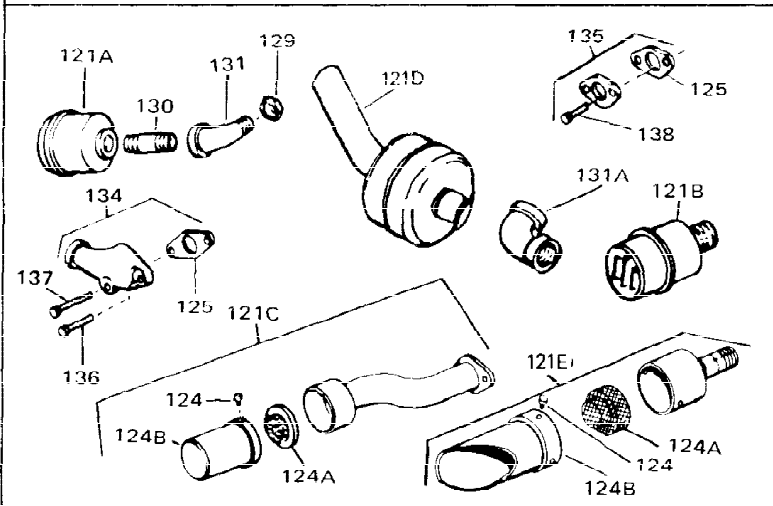

Ref #	Part Number	Qty	Description
35	26073	0	Washer, Connecting rod bolt
35	650570	0	Washer, Flat
35	650691	0	Washer, Flat
36	650694A	0	Screw, Hex flange hd., 5/16-18 x 2
36	650695A	0	Screw, Hex flange hd., 5/16-18 x 2-1/4
36	650697A	0	Screw, Hex flange hd., 5/16-18 x 2-1/2
38	27896	0	Gasket, Breather cover
43	27627	0	Tube, Breather
81	28820	0	Screw
81	30196	0	Screw
81	650521	0	Screw
86A	34697	0	Elbow, Air cleaner
89A	730128	0	Cleaner Assy., Air
111	33167	0	Bracket, Lower fuel tank
112B	33166A	0	Bracket, Upper fuel tank
113	650561	0	Screw
113A	650665	0	Screw
117B	33053	0	Valve, Fuel strainer & shut-off
117A	32961	0	Valve, Fuel shut-off
121E	391026	0	Muffler
124A	33171	0	Screen, Muffler
124B	33185	0	Cover & Tube, Muffler
124	650578	0	Screw
125	27930	0	Gasket, Exhaust
134	31288	0	Muffler Adapter Kit
135	730130	0	Muffler Adapter Kit
136	6021A	0	Screw, Hex flange hd., 5/16-18 x 1-1/2
137	650697A	0	Screw, Hex flange hd., 5/16-18 x 2-1/2
138	30196	0	Screw
233	34819	0	Elbow Assy., Air cleaner
234	730561	0	Air Cleaner Kit, Dual Element upright,
273	650687	0	Screw, Pan hd. self-tap, 10-32 x 5/16
274A	650765	0	Screw, Hex washer hd. self-drilling, 10-32 x
274	650257	0	Screw, Pan hd. Sems, 8-32 x 5/16
275	33134	0	Cover, Carburetor
278	32398	0	Bracket, Choke
279	28820	0	Screw
280	650760	0	Screw
280A	650764	0	"U" Clip Nut
282	32397	0	Plate Assy., Choke
283	32399	0	Spring, Choke knob
284	32400	0	Knob, Choke
298F	31682	0	Decal, Operation