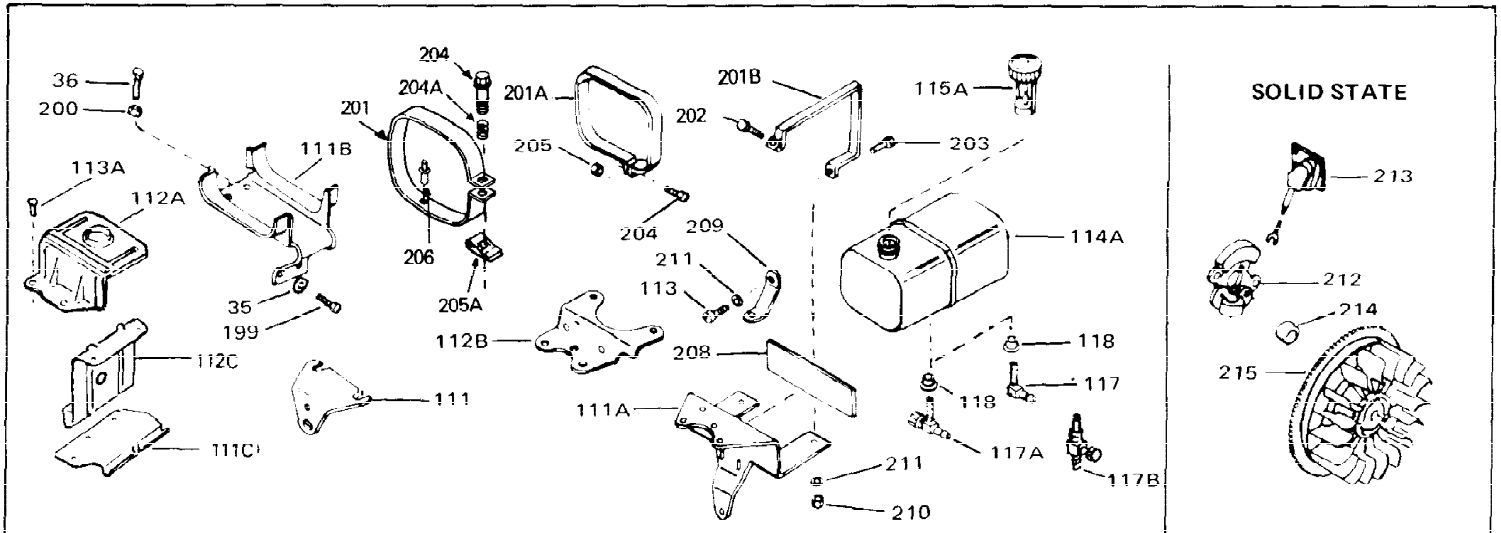

Ref #	Part Number	Qty	Description
35	26073	0	Washer, Connecting rod bolt
35	650570	0	Washer, Flat
35	650691	0	Washer, Flat
36	650694A	0	Screw, Hex flange hd., 5/16-18 x 2
36	650695A	0	Screw, Hex flange hd., 5/16-18 x 2-1/4
36	650697A	0	Screw, Hex flange hd., 5/16-18 x 2-1/2
38	27896	0	Gasket, Breather cover
43	27627	0	Tube, Breather
81	28820	0	Screw
81	30196	0	Screw
81	650521	0	Screw
86A	34697	0	Elbow, Air cleaner
89A	730128	0	Cleaner Assy., Air
111	33167	0	Bracket, Lower fuel tank
112B	33166A	0	Bracket, Upper fuel tank
113	650561	0	Screw
113A	650665	0	Screw
117B	33053	0	Valve, Fuel strainer & shut-off
117A	32961	0	Valve, Fuel shut-off
121E	391026	0	Muffler
124A	33171	0	Screen, Muffler
124B	33185	0	Cover & Tube, Muffler
124	650578	0	Screw
125	27930	0	Gasket, Exhaust
134	31288	0	Muffler Adapter Kit
135	730130	0	Muffler Adapter Kit
136	6021A	0	Screw, Hex flange hd., 5/16-18 x 1-1/2
137	650697A	0	Screw, Hex flange hd., 5/16-18 x 2-1/2
138	30196	0	Screw
233	34819	0	Elbow Assy., Air cleaner
234	730561	0	Air Cleaner Kit, Dual Element upright,
273	650687	0	Screw, Pan hd. self-tap, 10-32 x 5/16
274A	650765	0	Screw, Hex washer hd. self-drilling, 10-32 x
274	650257	0	Screw, Pan hd. Sems, 8-32 x 5/16
275	33134	0	Cover, Carburetor
278	32398	0	Bracket, Choke
279	28820	0	Screw
280	650760	0	Screw
280A	650764	0	"U" Clip Nut
282	32397	0	Plate Assy., Choke
283	32399	0	Spring, Choke knob
284	32400	0	Knob, Choke
298F	31682	0	Decal, Operation