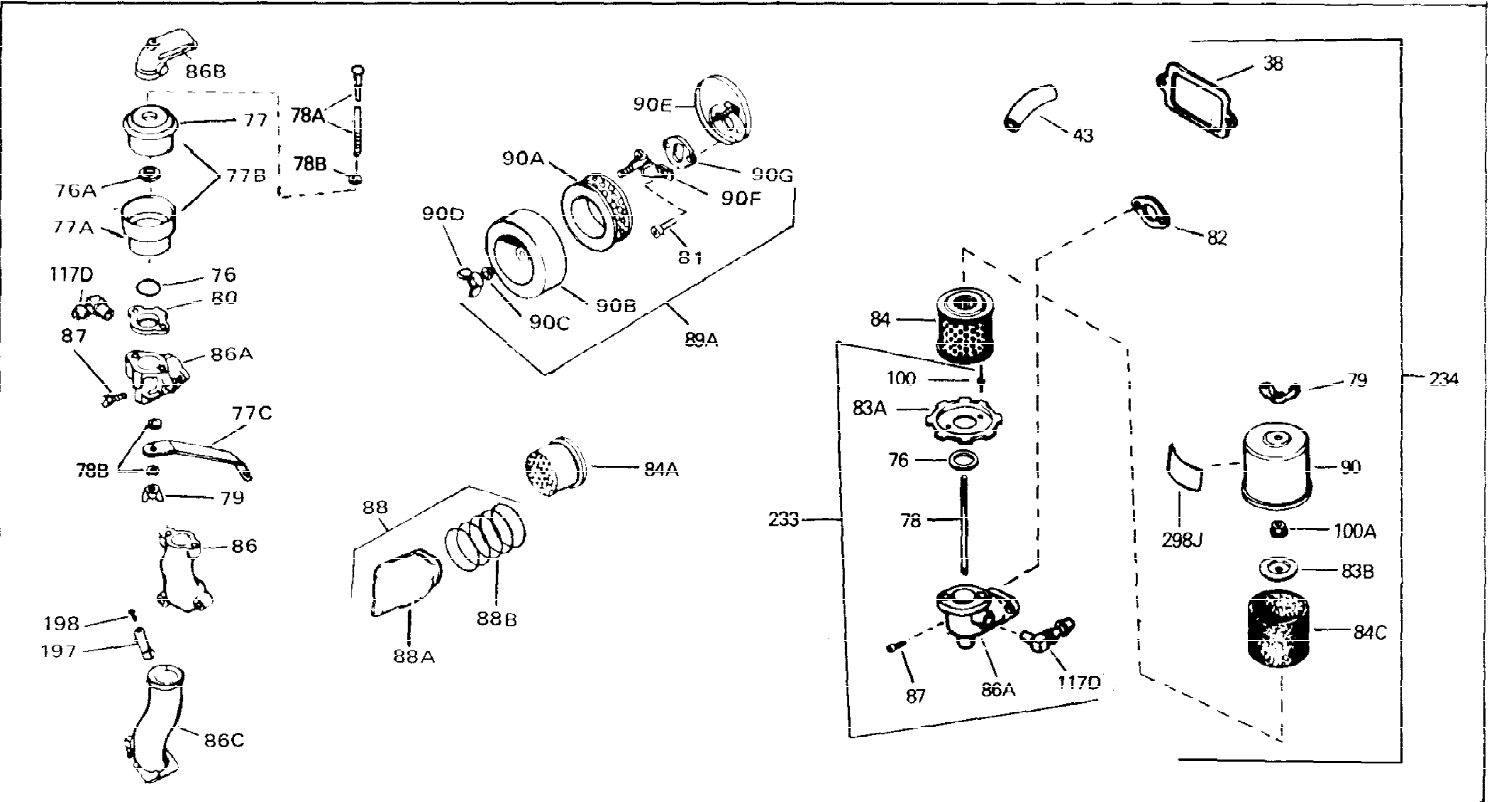

Ref #	Part Number	Qty	Description
35	26073	0	Washer, Connecting rod bolt
35	650570	0	Washer, Flat
35	650691	0	Washer, Flat
36	650694A	0	Screw, Hex flange hd., 5/16-18 x 2
36	650695A	0	Screw, Hex flange hd., 5/16-18 x 2-1/4
36	650697A	0	Screw, Hex flange hd., 5/16-18 x 2-1/2
38	27896	0	Gasket, Breather cover
43	27627	0	Tube, Breather
81	28820	0	Screw
81	30196	0	Screw
81	650521	0	Screw
86A	34697	0	Elbow, Air cleaner
89A	730128	0	Cleaner Assy., Air
111	33167	0	Bracket, Lower fuel tank
112B	33166A	0	Bracket, Upper fuel tank
113	650561	0	Screw
113A	650665	0	Screw
117B	33053	0	Valve, Fuel strainer & shut-off
117A	32961	0	Valve, Fuel shut-off
121E	391026	0	Muffler
124A	33171	0	Screen, Muffler
124B	33185	0	Cover & Tube, Muffler
124	650578	0	Screw
125	27930	0	Gasket, Exhaust
134	31288	0	Muffler Adapter Kit
135	730130	0	Muffler Adapter Kit
136	6021A	0	Screw, Hex flange hd., 5/16-18 x 1-1/2
137	650697A	0	Screw, Hex flange hd., 5/16-18 x 2-1/2
138	30196	0	Screw
233	34819	0	Elbow Assy., Air cleaner
234	730561	0	Air Cleaner Kit, Dual Element upright,
273	650687	0	Screw, Pan hd. self-tap, 10-32 x 5/16
274A	650765	0	Screw, Hex washer hd. self-drilling, 10-32 x
274	650257	0	Screw, Pan hd. Sems, 8-32 x 5/16
275	33134	0	Cover, Carburetor
278	32398	0	Bracket, Choke
279	28820	0	Screw
280	650760	0	Screw
280A	650764	0	"U" Clip Nut
282	32397	0	Plate Assy., Choke
283	32399	0	Spring, Choke knob
284	32400	0	Knob, Choke
298F	31682	0	Decal, Operation