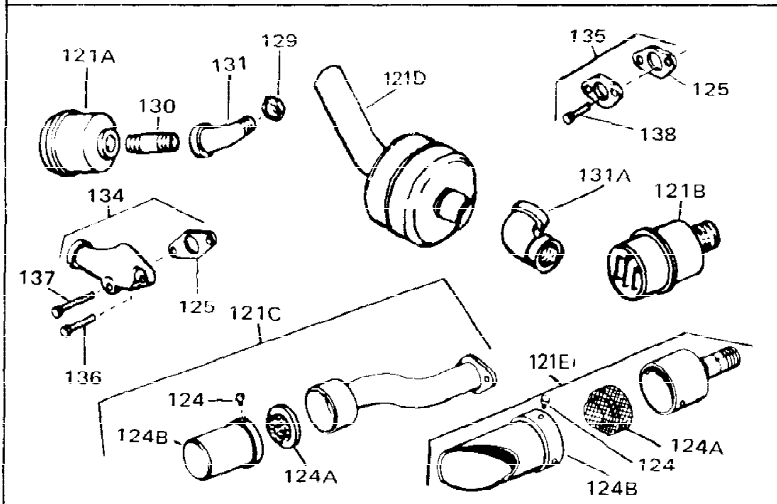

Ref #	Part Number	Qty	Description
35	26073	0	Washer, Connecting rod bolt
35	650570	0	Washer, Flat
35	650691	0	Washer, Flat
36	650694A	0	Screw, Hex flange hd., 5/16-18 x 2
36	650695A	0	Screw, Hex flange hd., 5/16-18 x 2-1/4
36	650697A	0	Screw, Hex flange hd., 5/16-18 x 2-1/2
38	27896	0	Gasket, Breather cover
43	27627	0	Tube, Breather
81	28820	0	Screw
81	30196	0	Screw
81	650521	0	Screw
82	27272	0	Gasket, Air cleaner
86A	34697	0	Elbow, Air cleaner
89A	730128	0	Cleaner Assy., Air
111A	33353	0	Bracket, Lower fuel tank
112A	33352A	0	Bracket, Upper fuel tank
113A	650273	0	Screw
113	650561	0	Screw
117B	33053	0	Valve, Fuel strainer & shut-off
117	33395	0	Fitting, Fuel line
118	33679	0	Bushing, Fuel fitting
121E	391026	0	Muffler
124A	33171	0	Screen, Muffler
124B	33185	0	Cover & Tube, Muffler
124	650578	0	Screw
125	27930	0	Gasket, Exhaust
134	31288	0	Muffler Adapter Kit
135	730130	0	Muffler Adapter Kit
136	6021A	0	Screw, Hex flange hd., 5/16-18 x 1-1/2
137	650697A	0	Screw, Hex flange hd., 5/16-18 x 2-1/2
138	30196	0	Screw
233	34819	0	Elbow Assy., Air cleaner
234	730561	0	Air Cleaner Kit, Dual Element upright,
273	650687	0	Screw, Pan hd. self-tap, 10-32 x 5/16