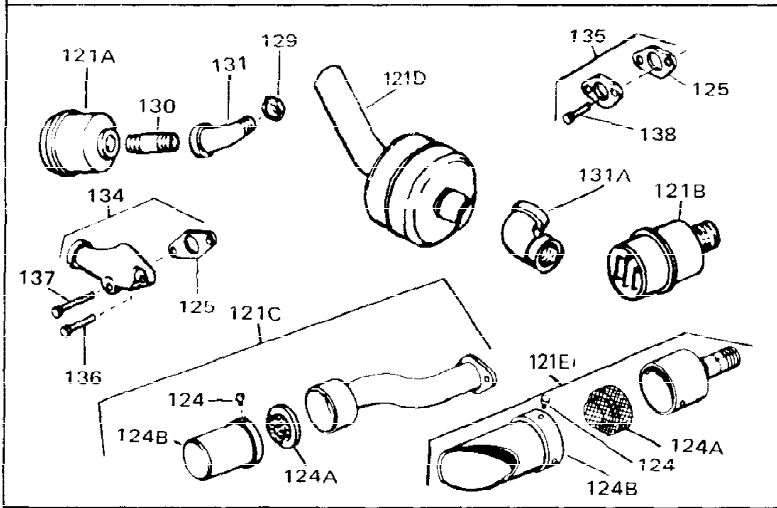

Ref #	Part Number	Qty	Description
35	26073	0	Washer, Connecting rod bolt
35	650570	0	Washer, Flat
35	650691	0	Washer, Flat
36	650694A	0	Screw, Hex flange hd., 5/16-18 x 2
36	650695A	0	Screw, Hex flange hd., 5/16-18 x 2-1/4
36	650697A	0	Screw, Hex flange hd., 5/16-18 x 2-1/2
38	27896	0	Gasket, Breather cover
81	28820	0	Screw
81	30196	0	Screw
81	650521	0	Screw
82	27272	0	Gasket, Air cleaner
84A	31700	0	Element, Air cleaner
86A	34697	0	Elbow, Air cleaner
89A	730128	0	Cleaner Assy., Air
113	30688	0	Screw, Hex hd. Sems, 1/4-20 x 1/2
117B	33053	0	Valve, Fuel strainer & shut-off
121E	391026	0	Muffler
124A	33171	0	Screen, Muffler
124	650578	0	Screw
124B	33185	0	Cover & Tube, Muffler
125	27930	0	Gasket, Exhaust
134	31288	0	Muffler Adapter Kit
135	730130	0	Muffler Adapter Kit
136	6021A	0	Screw, Hex flange hd., 5/16-18 x 1-1/2
137	650697A	0	Screw, Hex flange hd., 5/16-18 x 2-1/2
138	30196	0	Screw
233	34819	0	Elbow Assy., Air cleaner
234	730561	0	Air Cleaner Kit, Dual Element upright,
273	650687	0	Screw, Pan hd. self-tap, 10-32 x 5/16