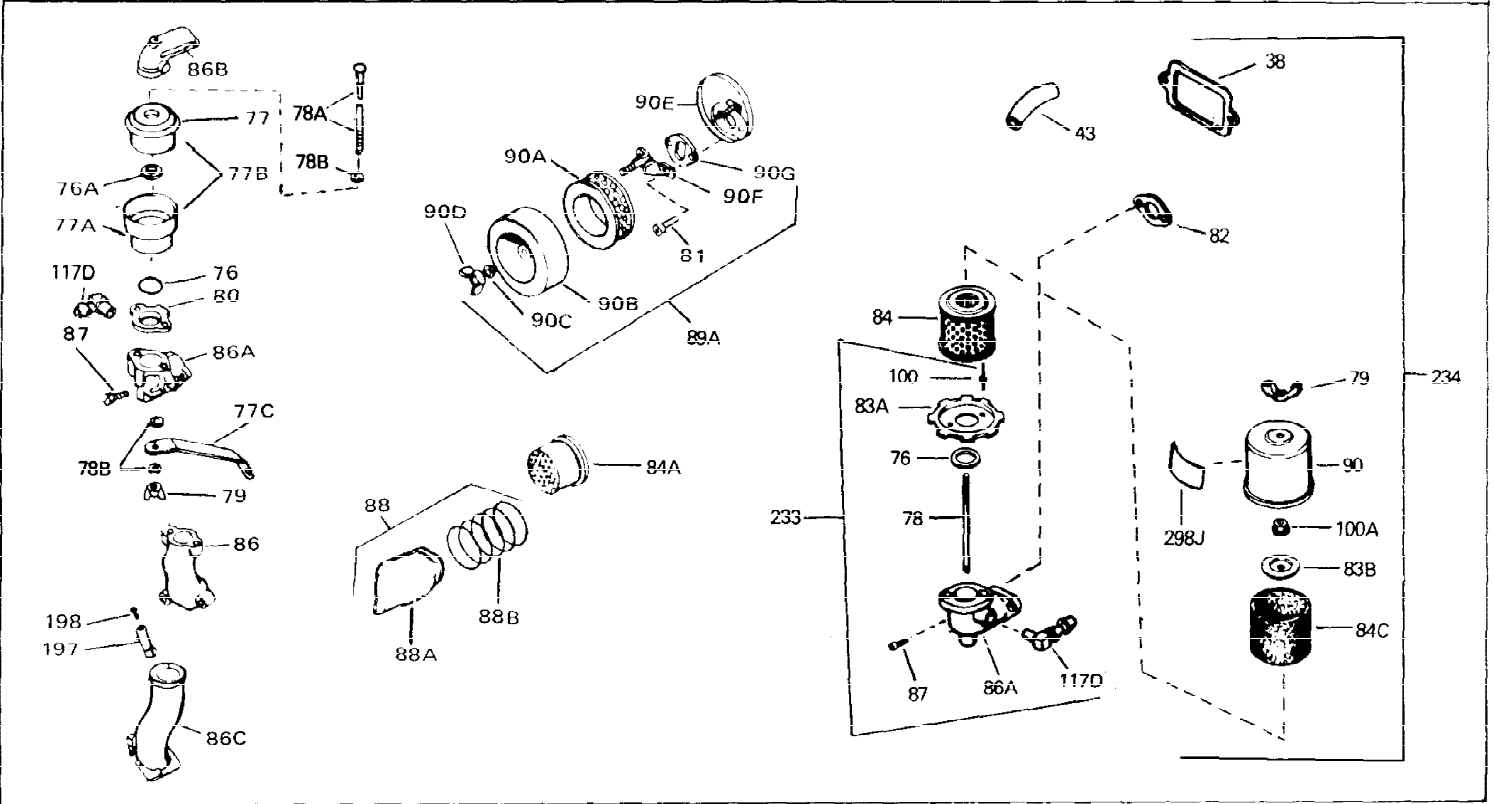

Ref #	Part Number	Qty	Description
35	26073	0	Washer, Connecting rod bolt
35	650570	0	Washer, Flat
35	650691	0	Washer, Flat
36	650694A	0	Screw, Hex flange hd., 5/16-18 x 2
36	650695A	0	Screw, Hex flange hd., 5/16-18 x 2-1/4
36	650697A	0	Screw, Hex flange hd., 5/16-18 x 2-1/2
38	27896	0	Gasket, Breather cover
81	28820	0	Screw
81	30196	0	Screw
81	650521	0	Screw
82	27272	0	Gasket, Air cleaner
84A	31700	0	Element, Air cleaner
86A	34697	0	Elbow, Air cleaner
89A	730128	0	Cleaner Assy., Air
113	30688	0	Screw, Hex hd. Sems, 1/4-20 x 1/2
117B	33053	0	Valve, Fuel strainer & shut-off
121E	391026	0	Muffler
124A	33171	0	Screen, Muffler
124	650578	0	Screw
124B	33185	0	Cover & Tube, Muffler
125	27930	0	Gasket, Exhaust
134	31288	0	Muffler Adapter Kit
135	730130	0	Muffler Adapter Kit
136	6021A	0	Screw, Hex flange hd., 5/16-18 x 1-1/2
137	650697A	0	Screw, Hex flange hd., 5/16-18 x 2-1/2
138	30196	0	Screw
233	34819	0	Elbow Assy., Air cleaner
234	730561	0	Air Cleaner Kit, Dual Element upright,
273	650687	0	Screw, Pan hd. self-tap, 10-32 x 5/16