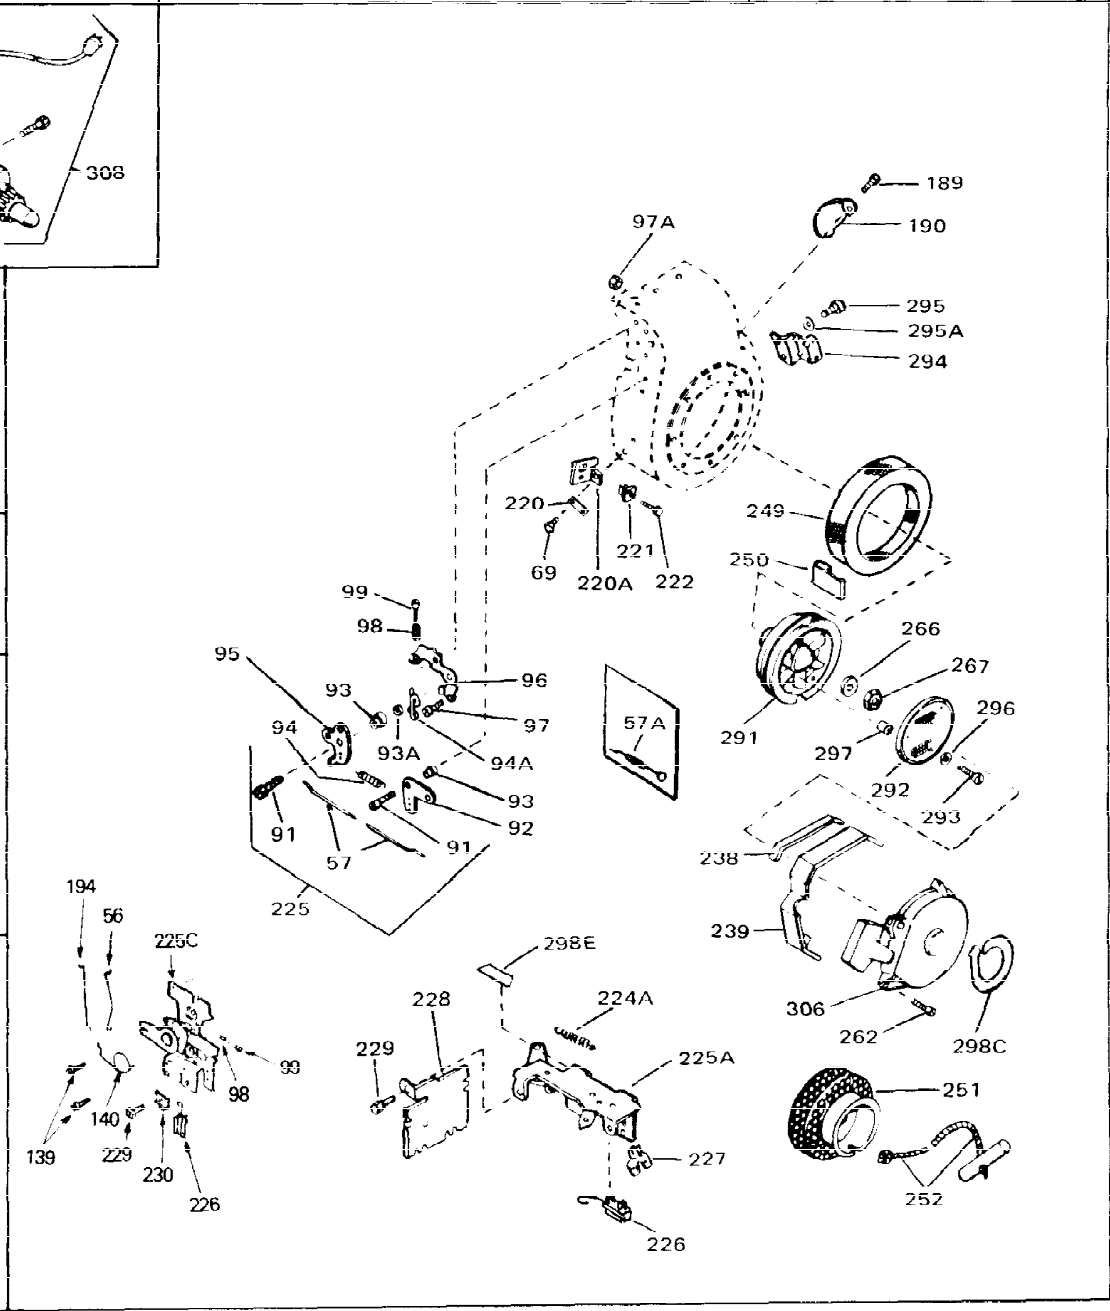

Ref #	Part Number	Qty	Description
36	650694A	0	Screw, Hex flange hd., 5/16-18 x 2
36	650695A	0	Screw, Hex flange hd., 5/16-18 x 2-1/4
36	650697A	0	Screw, Hex flange hd., 5/16-18 x 2-1/2
37	650128	0	Screw
37	650597	0	Screw, Hex washer hd., 10-24 x 5/8
37A	27261	0	Washer, Flat
41	28425	0	Cover, Valve chamber
56	31710	0	Link, Throttle
69	29747A	0	Screw
98	28569	0	Spring, Compression
98	31342	0	Spring, Compression
98	32924	0	Spring, Compression
99	29500	0	Screw, Fil. hd. mach., Sems, 8-32 x 3/4
99	650549	0	Screw
99	650688	0	Screw, Hex hd., 10-32 x 1-5/16" (Drilled
182	32683	0	Gasket, Fuel pump
183	32955	0	Cover, Fuel pump pad
184	9556	0	Plug, Oil drain (Sq. hd. pipe, 1/8-27)
185	30688	0	Screw, Hex hd. Sems, 1/4-20 x 1/2
225	730152	0	Control Assy., Speed
227	33177	0	Terminal
262	29716	0	Screw
266	650815	0	Washer, Belleville
267	8115	0	Nut, Hex
305	33018	0	Harness, Adapter
306	590420	0	Starter, Rewind
308	32386	0	Starter Motor Kit (110-120 Volt)
308	32901	0	Starter Motor Kit (110-120 Volt)
308	33328	0	Starter Motor Kit (110-120 Volt)
308	33328A	0	Starter Motor Kit (110-120 Volt)
308	33518	0	Starter Motor Kit (110-120 Volt)
308	33518A	0	Starter Motor Kit (110-120 Volt)
308	33518B	0	Starter Motor Kit (110-120 Volt)
309	30811A	0	Flywheel