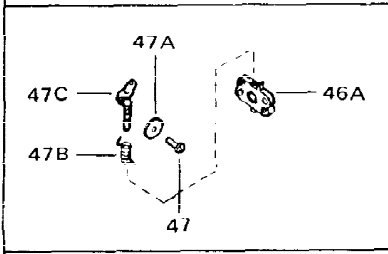

Ref #	Part Number	Qty	Description
36	650694A	0	Screw, Hex flange hd., 5/16-18 x 2
36	650695A	0	Screw, Hex flange hd., 5/16-18 x 2-1/4
36	650697A	0	Screw, Hex flange hd., 5/16-18 x 2-1/2
37	650128	0	Screw
37	650597	0	Screw, Hex washer hd., 10-24 x 5/8
37A	27261	0	Washer, Flat
41	28425	0	Cover, Valve chamber
56	31710	0	Link, Throttle
69	29747A	0	Screw
98	28569	0	Spring, Compression
98	31342	0	Spring, Compression
98	32924	0	Spring, Compression
99	29500	0	Screw, Fil. hd. mach., Sems, 8-32 x 3/4
99	650549	0	Screw
99	650688	0	Screw, Hex hd., 10-32 x 1-5/16" (Drilled
182	32683	0	Gasket, Fuel pump
183	32955	0	Cover, Fuel pump pad
184	9556	0	Plug, Oil drain (Sq. hd. pipe, 1/8-27)
185	30688	0	Screw, Hex hd. Sems, 1/4-20 x 1/2
225	730152	0	Control Assy., Speed
227	33177	0	Terminal
262	29716	0	Screw
266	650815	0	Washer, Belleville
267	8115	0	Nut, Hex
305	33018	0	Harness, Adapter
306	590420	0	Starter, Rewind
308	32386	0	Starter Motor Kit (110-120 Volt)
308	32901	0	Starter Motor Kit (110-120 Volt)
308	33328	0	Starter Motor Kit (110-120 Volt)
308	33328A	0	Starter Motor Kit (110-120 Volt)
308	33518	0	Starter Motor Kit (110-120 Volt)
308	33518A	0	Starter Motor Kit (110-120 Volt)
308	33518B	0	Starter Motor Kit (110-120 Volt)
309	30811A	0	Flywheel