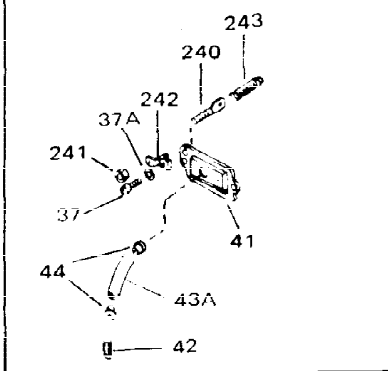

Ref #	Part Number	Qty	Description
36	650694A	0	Screw, Hex flange hd., 5/16-18 x 2
36	650695A	0	Screw, Hex flange hd., 5/16-18 x 2-1/4
36	650697A	0	Screw, Hex flange hd., 5/16-18 x 2-1/2
37	650128	0	Screw
37	650597	0	Screw, Hex washer hd., 10-24 x 5/8
37A	27261	0	Washer, Flat
41	28425	0	Cover, Valve chamber
56	31710	0	Link, Throttle
69	29747A	0	Screw
98	28569	0	Spring, Compression
98	31342	0	Spring, Compression
98	32924	0	Spring, Compression
99	29500	0	Screw, Fil. hd. mach., Sems, 8-32 x 3/4
99	650549	0	Screw
99	650688	0	Screw, Hex hd., 10-32 x 1-5/16" (Drilled
182	32683	0	Gasket, Fuel pump
183	32955	0	Cover, Fuel pump pad
184	9556	0	Plug, Oil drain (Sq. hd. pipe, 1/8-27)
185	30688	0	Screw, Hex hd. Sems, 1/4-20 x 1/2
225	730152	0	Control Assy., Speed
227	33177	0	Terminal
262	29716	0	Screw
266	650815	0	Washer, Belleville
267	8115	0	Nut, Hex
305	33018	0	Harness, Adapter
306	590420	0	Starter, Rewind
308	32386	0	Starter Motor Kit (110-120 Volt)
308	32901	0	Starter Motor Kit (110-120 Volt)
308	33328	0	Starter Motor Kit (110-120 Volt)
308	33328A	0	Starter Motor Kit (110-120 Volt)
308	33518	0	Starter Motor Kit (110-120 Volt)
308	33518A	0	Starter Motor Kit (110-120 Volt)
308	33518B	0	Starter Motor Kit (110-120 Volt)
309	30811A	0	Flywheel