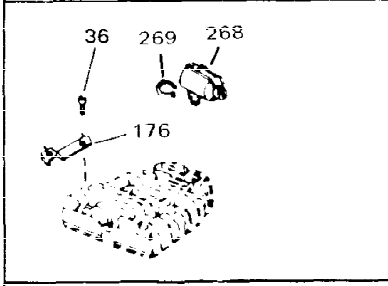

Ref #	Part Number	Qty	Description
36	650694A	0	Screw, Hex flange hd., 5/16-18 x 2
36	650695A	0	Screw, Hex flange hd., 5/16-18 x 2-1/4
36	650697A	0	Screw, Hex flange hd., 5/16-18 x 2-1/2
37	650128	0	Screw
37	650597	0	Screw, Hex washer hd., 10-24 x 5/8
37A	27261	0	Washer, Flat
41	28425	0	Cover, Valve chamber
56	31710	0	Link, Throttle
69	29747A	0	Screw
98	28569	0	Spring, Compression
98	31342	0	Spring, Compression
98	32924	0	Spring, Compression
99	29500	0	Screw, Fil. hd. mach., Sems, 8-32 x 3/4
99	650549	0	Screw
99	650688	0	Screw, Hex hd., 10-32 x 1-5/16" (Drilled
182	32683	0	Gasket, Fuel pump
183	32955	0	Cover, Fuel pump pad
184	9556	0	Plug, Oil drain (Sq. hd. pipe, 1/8-27)
185	30688	0	Screw, Hex hd. Sems, 1/4-20 x 1/2
225	730152	0	Control Assy., Speed
227	33177	0	Terminal
262	29716	0	Screw
266	650815	0	Washer, Belleville
267	8115	0	Nut, Hex
305	33018	0	Harness, Adapter
306	590420	0	Starter, Rewind
308	32386	0	Starter Motor Kit (110-120 Volt)
308	32901	0	Starter Motor Kit (110-120 Volt)
308	33328	0	Starter Motor Kit (110-120 Volt)
308	33328A	0	Starter Motor Kit (110-120 Volt)
308	33518	0	Starter Motor Kit (110-120 Volt)
308	33518A	0	Starter Motor Kit (110-120 Volt)
308	33518B	0	Starter Motor Kit (110-120 Volt)
309	30811A	0	Flywheel