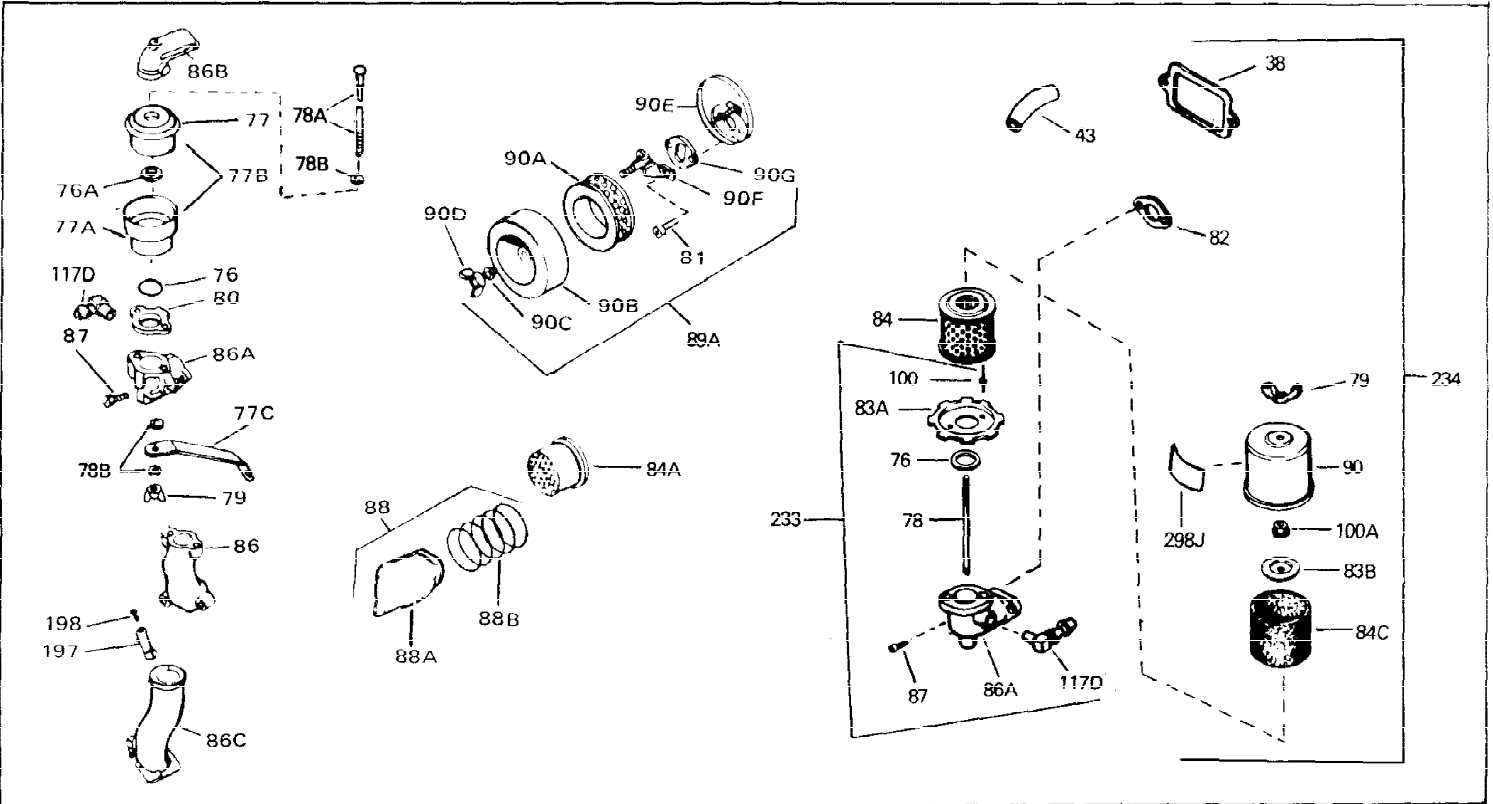

Ref #	Part Number	Qty	Description
35	26073	0	Washer, Connecting rod bolt
35	650570	0	Washer, Flat
35	650691	0	Washer, Flat
36	650694A	0	Screw, Hex flange hd., 5/16-18 x 2
36	650695A	0	Screw, Hex flange hd., 5/16-18 x 2-1/4
36	650697A	0	Screw, Hex flange hd., 5/16-18 x 2-1/2
38	27896	0	Gasket, Breather cover
43	27627	0	Tube, Breather
81	28820	0	Screw
81	30196	0	Screw
81	650521	0	Screw
86A	34697	0	Elbow, Air cleaner
89A	730128	0	Cleaner Assy., Air
111	33167	0	Bracket, Lower fuel tank
112B	33166A	0	Bracket, Upper fuel tank
113	650561	0	Screw
113A	650665	0	Screw
117B	33053	0	Valve, Fuel strainer & shut-off
117A	32961	0	Valve, Fuel shut-off
121E	391026	0	Muffler
124A	33171	0	Screen, Muffler
124B	33185	0	Cover & Tube, Muffler
124	650578	0	Screw
125	27930	0	Gasket, Exhaust
134	31288	0	Muffler Adapter Kit
135	730130	0	Muffler Adapter Kit
136	6021A	0	Screw, Hex flange hd., 5/16-18 x 1-1/2
137	650697A	0	Screw, Hex flange hd., 5/16-18 x 2-1/2
138	30196	0	Screw
233	34819	0	Elbow Assy., Air cleaner
234	730561	0	Air Cleaner Kit, Dual Element upright,
273	650687	0	Screw, Pan hd. self-tap, 10-32 x 5/16
274A	650765	0	Screw, Hex washer hd. self-drilling, 10-32 x
274	650257	0	Screw, Pan hd. Sems, 8-32 x 5/16
275	33134	0	Cover, Carburetor
278	32398	0	Bracket, Choke
279	28820	0	Screw
280	650760	0	Screw
280A	650764	0	"U" Clip Nut
282	32397	0	Plate Assy., Choke
283	32399	0	Spring, Choke knob
284	32400	0	Knob, Choke
298F	31682	0	Decal, Operation