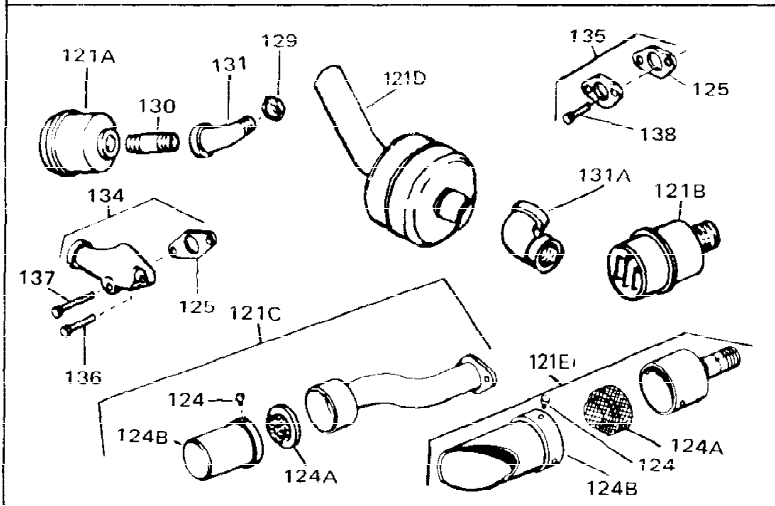

Ref #	Part Number	Qty	Description
35	26073	0	Washer, Connecting rod bolt
35	650570	0	Washer, Flat
35	650691	0	Washer, Flat
36	650694A	0	Screw, Hex flange hd., 5/16-18 x 2
36	650695A	0	Screw, Hex flange hd., 5/16-18 x 2-1/4
36	650697A	0	Screw, Hex flange hd., 5/16-18 x 2-1/2
38	27896	0	Gasket, Breather cover
43	27627	0	Tube, Breather
81	28820	0	Screw
81	30196	0	Screw
81	650521	0	Screw
86A	34697	0	Elbow, Air cleaner
89A	730128	0	Cleaner Assy., Air
111	33167	0	Bracket, Lower fuel tank
112B	33166A	0	Bracket, Upper fuel tank
113	650561	0	Screw
113A	650665	0	Screw
117B	33053	0	Valve, Fuel strainer & shut-off
117A	32961	0	Valve, Fuel shut-off
121E	391026	0	Muffler
124A	33171	0	Screen, Muffler
124B	33185	0	Cover & Tube, Muffler
124	650578	0	Screw
125	27930	0	Gasket, Exhaust
134	31288	0	Muffler Adapter Kit
135	730130	0	Muffler Adapter Kit
136	6021A	0	Screw, Hex flange hd., 5/16-18 x 1-1/2
137	650697A	0	Screw, Hex flange hd., 5/16-18 x 2-1/2
138	30196	0	Screw
233	34819	0	Elbow Assy., Air cleaner
234	730561	0	Air Cleaner Kit, Dual Element upright,
273	650687	0	Screw, Pan hd. self-tap, 10-32 x 5/16
274A	650765	0	Screw, Hex washer hd. self-drilling, 10-32 x
274	650257	0	Screw, Pan hd. Sems, 8-32 x 5/16
275	33134	0	Cover, Carburetor
278	32398	0	Bracket, Choke
279	28820	0	Screw
280	650760	0	Screw
280A	650764	0	"U" Clip Nut
282	32397	0	Plate Assy., Choke
283	32399	0	Spring, Choke knob
284	32400	0	Knob, Choke
298F	31682	0	Decal, Operation