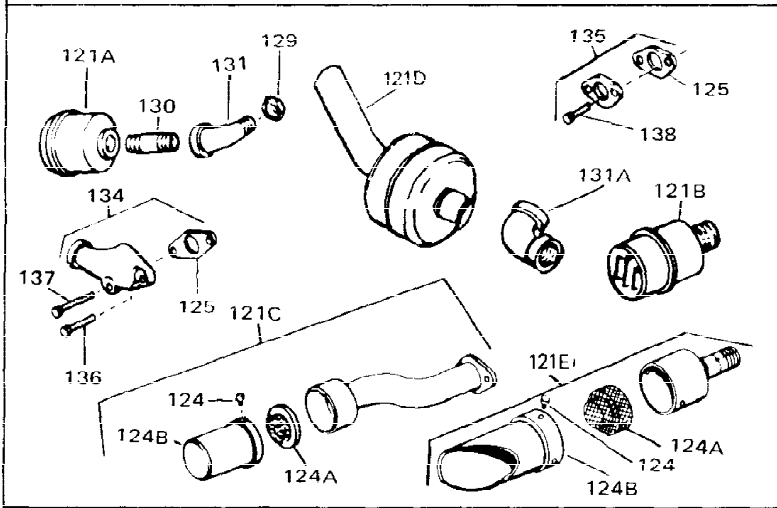

Ref #	Part Number	Qty	Description
35	26073	0	Washer, Connecting rod bolt
35	650570	0	Washer, Flat
35	650691	0	Washer, Flat
36	650694A	0	Screw, Hex flange hd., 5/16-18 x 2
36	650695A	0	Screw, Hex flange hd., 5/16-18 x 2-1/4
36	650697A	0	Screw, Hex flange hd., 5/16-18 x 2-1/2
38	27896	0	Gasket, Breather cover
43	27627	0	Tube, Breather
81	28820	0	Screw
81	30196	0	Screw
81	650521	0	Screw
82	27272	0	Gasket, Air cleaner
86A	34697	0	Elbow, Air cleaner
89A	730128	0	Cleaner Assy., Air
111A	31694	0	Bracket, Fuel tank
113	650561	0	Screw
117	28584	0	Strainer & Elbow
117B	33053	0	Valve, Fuel strainer & shut-off
121E	391026	0	Muffler
124	650578	0	Screw
124B	33185	0	Cover & Tube, Muffler
124A	33171	0	Screen, Muffler
125	27930	0	Gasket, Exhaust
129	28443	0	Nut, Conduit (1/8" thick)
129	32862	0	Nut, Conduit (1/4" thick)
130	32454	0	Nipple, Exhaust pipe (1-3/8")
131A	32394	0	Elbow, Exhaust (90')
134	31288	0	Muffler Adapter Kit
135	730130	0	Muffler Adapter Kit
136	6021A	0	Screw, Hex flange hd., 5/16-18 x 1-1/2
137	650697A	0	Screw, Hex flange hd., 5/16-18 x 2-1/2
138	30196	0	Screw
201B	31697	0	Strap, Fuel tank
202	29212	0	Screw
203	6202	0	Screw
210	29752	0	Nut
233	34819	0	Elbow Assy., Air cleaner
234	730561	0	Air Cleaner Kit, Dual Element upright,
273	650687	0	Screw, Pan hd. self-tap, 10-32 x 5/16