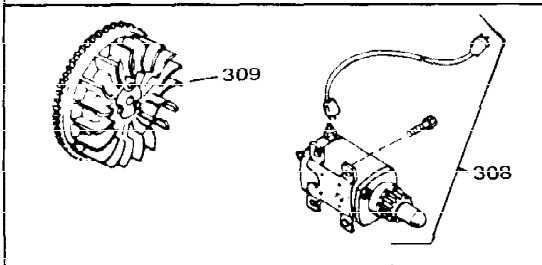

Ref #	Part Number	Qty	Description
36	650694A	0	Screw, Hex flange hd., 5/16-18 x 2
36	650695A	0	Screw, Hex flange hd., 5/16-18 x 2-1/4
36	650697A	0	Screw, Hex flange hd., 5/16-18 x 2-1/2
37	650128	0	Screw
37	650597	0	Screw, Hex washer hd., 10-24 x 5/8
37A	27261	0	Washer, Flat
41	28425	0	Cover, Valve chamber
56	32327	0	Link, Throttle
69	29747A	0	Screw
98	31342	0	Spring, Compression
98	32924	0	Spring, Compression
98	28569	0	Spring, Compression
99	29500	0	Screw, Fil. hd. mach., Sems, 8-32 x 3/4
99	650549	0	Screw
99	650688	0	Screw, Hex hd., 10-32 x 1-5/16" (Drilled
182	32683	0	Gasket, Fuel pump
183	32955	0	Cover, Fuel pump pad
184	9556	0	Plug, Oil drain (Sq. hd. pipe, 1/8-27)
185	30688	0	Screw, Hex hd. Sems, 1/4-20 x 1/2
221	28545	0	Grommet, Plastic
222	650643	0	Screw
223	33356	0	Terminal, Ground
225	730152	0	Control Assy., Speed
227	33177	0	Terminal
240	30845A	0	Bolt, Governor adjusting
241	33450	0	Nut, Lock
243	30886A	0	Spring, Governor bolt
262	29716	0	Screw
266	650815	0	Washer, Belleville
267	8115	0	Nut, Hex
305	33018	0	Harness, Adapter
306	590420	0	Starter, Rewind
308	32386	0	Starter Motor Kit (110-120 Volt)
308	32901	0	Starter Motor Kit (110-120 Volt)
308	33328	0	Starter Motor Kit (110-120 Volt)
308	33328A	0	Starter Motor Kit (110-120 Volt)
308	33518	0	Starter Motor Kit (110-120 Volt)
308	33518A	0	Starter Motor Kit (110-120 Volt)
308	33518B	0	Starter Motor Kit (110-120 Volt)
309	30811A	0	Flywheel