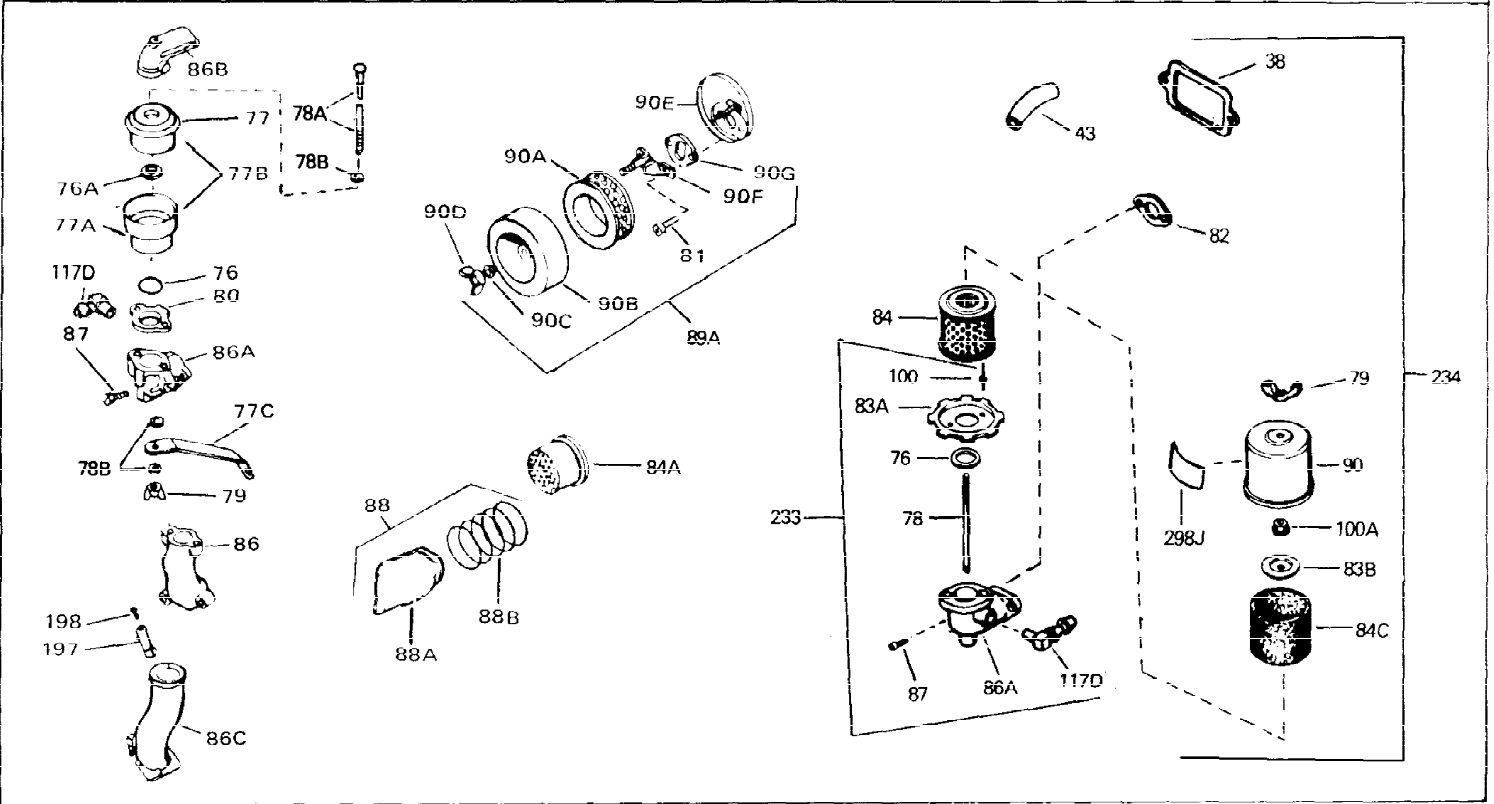

Ref #	Part Number	Qty	Description
35	26073	0	Washer, Connecting rod bolt
35	650570	0	Washer, Flat
35	650691	0	Washer, Flat
36	650694A	0	Screw, Hex flange hd., 5/16-18 x 2
36	650695A	0	Screw, Hex flange hd., 5/16-18 x 2-1/4
36	650697A	0	Screw, Hex flange hd., 5/16-18 x 2-1/2
38	27896	0	Gasket, Breather cover
43	27627	0	Tube, Breather
81	28820	0	Screw
81	30196	0	Screw
81	650521	0	Screw
82	27272	0	Gasket, Air cleaner
86A	34697	0	Elbow, Air cleaner
89A	730128	0	Cleaner Assy., Air
111A	31694	0	Bracket, Fuel tank
113	650561	0	Screw
117	28584	0	Strainer & Elbow
117B	33053	0	Valve, Fuel strainer & shut-off
121E	391026	0	Muffler
124	650578	0	Screw
124B	33185	0	Cover & Tube, Muffler
124A	33171	0	Screen, Muffler
125	27930	0	Gasket, Exhaust
129	28443	0	Nut, Conduit (1/8" thick)
129	32862	0	Nut, Conduit (1/4" thick)
130	32454	0	Nipple, Exhaust pipe (1-3/8")
131A	32394	0	Elbow, Exhaust (90')
134	31288	0	Muffler Adapter Kit
135	730130	0	Muffler Adapter Kit
136	6021A	0	Screw, Hex flange hd., 5/16-18 x 1-1/2
137	650697A	0	Screw, Hex flange hd., 5/16-18 x 2-1/2
138	30196	0	Screw
201B	31697	0	Strap, Fuel tank
202	29212	0	Screw
203	6202	0	Screw
210	29752	0	Nut
233	34819	0	Elbow Assy., Air cleaner
234	730561	0	Air Cleaner Kit, Dual Element upright,
273	650687	0	Screw, Pan hd. self-tap, 10-32 x 5/16