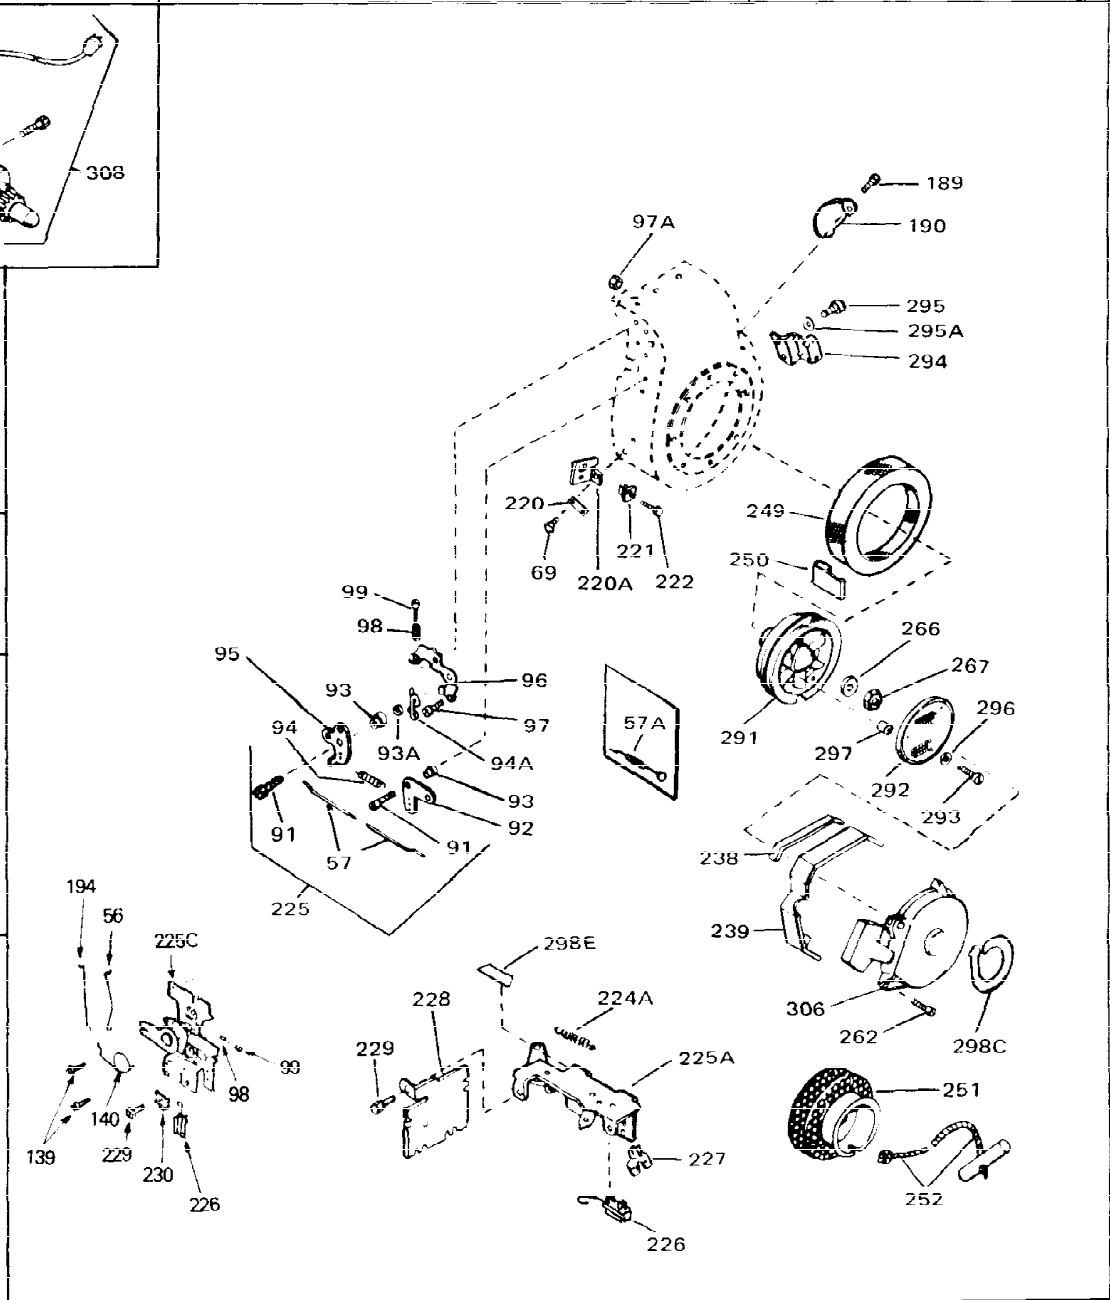

Ref #	Part Number	Qty	Description
36	650694A	0	Screw, Hex flange hd., 5/16-18 x 2
36	650695A	0	Screw, Hex flange hd., 5/16-18 x 2-1/4
36	650697A	0	Screw, Hex flange hd., 5/16-18 x 2-1/2
37	650128	0	Screw
37	650597	0	Screw, Hex washer hd., 10-24 x 5/8
37A	27261	0	Washer, Flat
41	28425	0	Cover, Valve chamber
56	32327	0	Link, Throttle
69	29747A	0	Screw
98	31342	0	Spring, Compression
98	32924	0	Spring, Compression
98	28569	0	Spring, Compression
99	29500	0	Screw, Fil. hd. mach., Sems, 8-32 x 3/4
99	650549	0	Screw
99	650688	0	Screw, Hex hd., 10-32 x 1-5/16" (Drilled
182	32683	0	Gasket, Fuel pump
183	32955	0	Cover, Fuel pump pad
184	9556	0	Plug, Oil drain (Sq. hd. pipe, 1/8-27)
185	30688	0	Screw, Hex hd. Sems, 1/4-20 x 1/2
221	28545	0	Grommet, Plastic
222	650643	0	Screw
223	33356	0	Terminal, Ground
225	730152	0	Control Assy., Speed
227	33177	0	Terminal
240	30845A	0	Bolt, Governor adjusting
241	33450	0	Nut, Lock
243	30886A	0	Spring, Governor bolt
262	29716	0	Screw
266	650815	0	Washer, Belleville
267	8115	0	Nut, Hex
305	33018	0	Harness, Adapter
306	590420	0	Starter, Rewind
308	32386	0	Starter Motor Kit (110-120 Volt)
308	32901	0	Starter Motor Kit (110-120 Volt)
308	33328	0	Starter Motor Kit (110-120 Volt)
308	33328A	0	Starter Motor Kit (110-120 Volt)
308	33518	0	Starter Motor Kit (110-120 Volt)
308	33518A	0	Starter Motor Kit (110-120 Volt)
308	33518B	0	Starter Motor Kit (110-120 Volt)
309	30811A	0	Flywheel