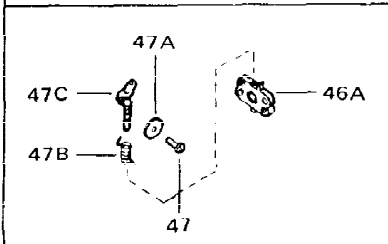

Ref #	Part Number	Qty	Description
36	650694A	0	Screw, Hex flange hd., 5/16-18 x 2
36	650695A	0	Screw, Hex flange hd., 5/16-18 x 2-1/4
36	650697A	0	Screw, Hex flange hd., 5/16-18 x 2-1/2
37	650128	0	Screw
37	650597	0	Screw, Hex washer hd., 10-24 x 5/8
37A	27261	0	Washer, Flat
41	28425	0	Cover, Valve chamber
56	32327	0	Link, Throttle
69	29747A	0	Screw
98	31342	0	Spring, Compression
98	32924	0	Spring, Compression
98	28569	0	Spring, Compression
99	29500	0	Screw, Fil. hd. mach., Sems, 8-32 x 3/4
99	650549	0	Screw
99	650688	0	Screw, Hex hd., 10-32 x 1-5/16" (Drilled
182	32683	0	Gasket, Fuel pump
183	32955	0	Cover, Fuel pump pad
184	9556	0	Plug, Oil drain (Sq. hd. pipe, 1/8-27)
185	30688	0	Screw, Hex hd. Sems, 1/4-20 x 1/2
221	28545	0	Grommet, Plastic
222	650643	0	Screw
223	33356	0	Terminal, Ground
225	730152	0	Control Assy., Speed
227	33177	0	Terminal
240	30845A	0	Bolt, Governor adjusting
241	33450	0	Nut, Lock
243	30886A	0	Spring, Governor bolt
262	29716	0	Screw
266	650815	0	Washer, Belleville
267	8115	0	Nut, Hex
305	33018	0	Harness, Adapter
306	590420	0	Starter, Rewind
308	32386	0	Starter Motor Kit (110-120 Volt)
308	32901	0	Starter Motor Kit (110-120 Volt)
308	33328	0	Starter Motor Kit (110-120 Volt)
308	33328A	0	Starter Motor Kit (110-120 Volt)
308	33518	0	Starter Motor Kit (110-120 Volt)
308	33518A	0	Starter Motor Kit (110-120 Volt)
308	33518B	0	Starter Motor Kit (110-120 Volt)
309	30811A	0	Flywheel