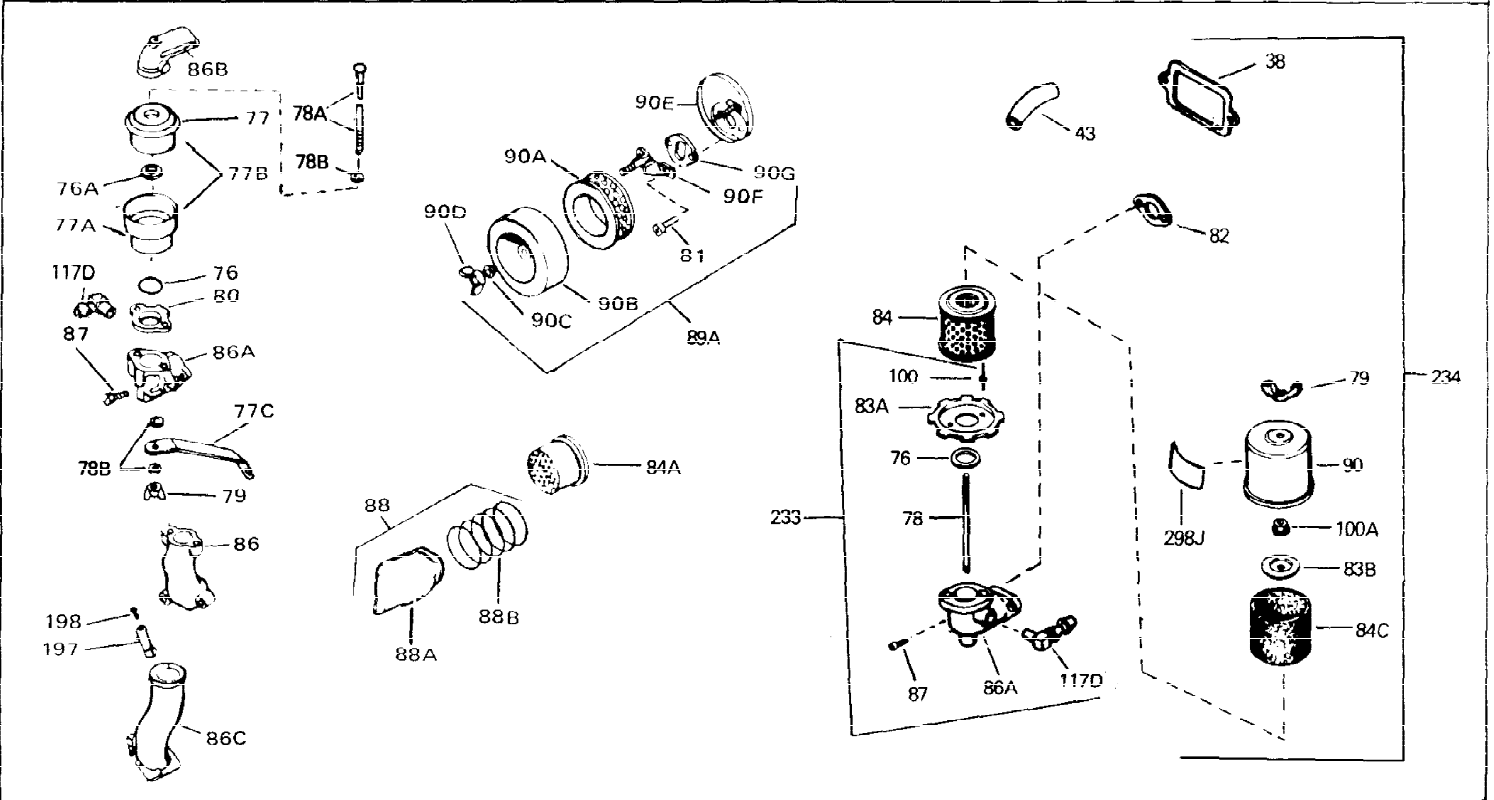

Ref #	Part Number	Qty	Description
35	26073	0	Washer, Connecting rod bolt
35	650570	0	Washer, Flat
35	650691	0	Washer, Flat
36	650694A	0	Screw, Hex flange hd., 5/16-18 x 2
36	650695A	0	Screw, Hex flange hd., 5/16-18 x 2-1/4
36	650697A	0	Screw, Hex flange hd., 5/16-18 x 2-1/2
38	27896	0	Gasket, Breather cover
43	27627	0	Tube, Breather
81	28820	0	Screw
81	30196	0	Screw
81	650521	0	Screw
82	27272	0	Gasket, Air cleaner
84A	31700	0	Element, Air cleaner
86A	34697	0	Elbow, Air cleaner
89A	730128	0	Cleaner Assy., Air
111	33167	0	Bracket, Lower fuel tank
112B	33166A	0	Bracket, Upper fuel tank
113A	650665	0	Screw
113	650561	0	Screw
117A	32961	0	Valve, Fuel shut-off
117B	33053	0	Valve, Fuel strainer & shut-off
121E	391026	0	Muffler
124A	33171	0	Screen, Muffler
124B	33185	0	Cover & Tube, Muffler
124	650578	0	Screw
125	27930	0	Gasket, Exhaust
134	31288	0	Muffler Adapter Kit
135	730130	0	Muffler Adapter Kit
136	6021A	0	Screw, Hex flange hd., 5/16-18 x 1-1/2
137	650697A	0	Screw, Hex flange hd., 5/16-18 x 2-1/2
138	30196	0	Screw
233	34819	0	Elbow Assy., Air cleaner
234	730561	0	Air Cleaner Kit, Dual Element upright,
273	650687	0	Screw, Pan hd. self-tap, 10-32 x 5/16