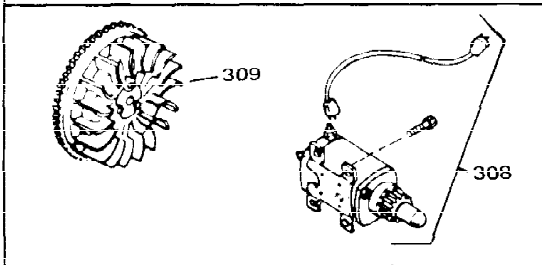

Ref #	Part Number	Qty	Description
36	650694A	0	Screw, Hex flange hd., 5/16-18 x 2
36	650695A	0	Screw, Hex flange hd., 5/16-18 x 2-1/4
36	650697A	0	Screw, Hex flange hd., 5/16-18 x 2-1/2
37	650128	0	Screw
37	650597	0	Screw, Hex washer hd., 10-24 x 5/8
37A	27261	0	Washer, Flat
41	28425	0	Cover, Valve chamber
56	31710	0	Link, Throttle
69	29747A	0	Screw
98	32924	0	Spring, Compression
98	28569	0	Spring, Compression
98	31342	0	Spring, Compression
99	29500	0	Screw, Fil. hd. mach., Sems, 8-32 x 3/4
99	650549	0	Screw
99	650688	0	Screw, Hex hd., 10-32 x 1-5/16" (Drilled
182	32683	0	Gasket, Fuel pump
183	32955	0	Cover, Fuel pump pad
184	9556	0	Plug, Oil drain (Sq. hd. pipe, 1/8-27)
185	30688	0	Screw, Hex hd. Sems, 1/4-20 x 1/2
225	730152	0	Control Assy., Speed
227	33177	0	Terminal
229	28942	0	Screw
230	27793	0	Clip, Conduit
251	28301	0	Pulley, Starter
252	590343	0	Rope & Handle Assy., Starter
266	650815	0	Washer, Belleville
267	8115	0	Nut, Hex
305	33018	0	Harness, Adapter
308	32386	0	Starter Motor Kit (110-120 Volt)
308	32901	0	Starter Motor Kit (110-120 Volt)
308	33328	0	Starter Motor Kit (110-120 Volt)
308	33328A	0	Starter Motor Kit (110-120 Volt)
308	33518	0	Starter Motor Kit (110-120 Volt)
308	33518A	0	Starter Motor Kit (110-120 Volt)
308	33518B	0	Starter Motor Kit (110-120 Volt)
309	30811A	0	Flywheel