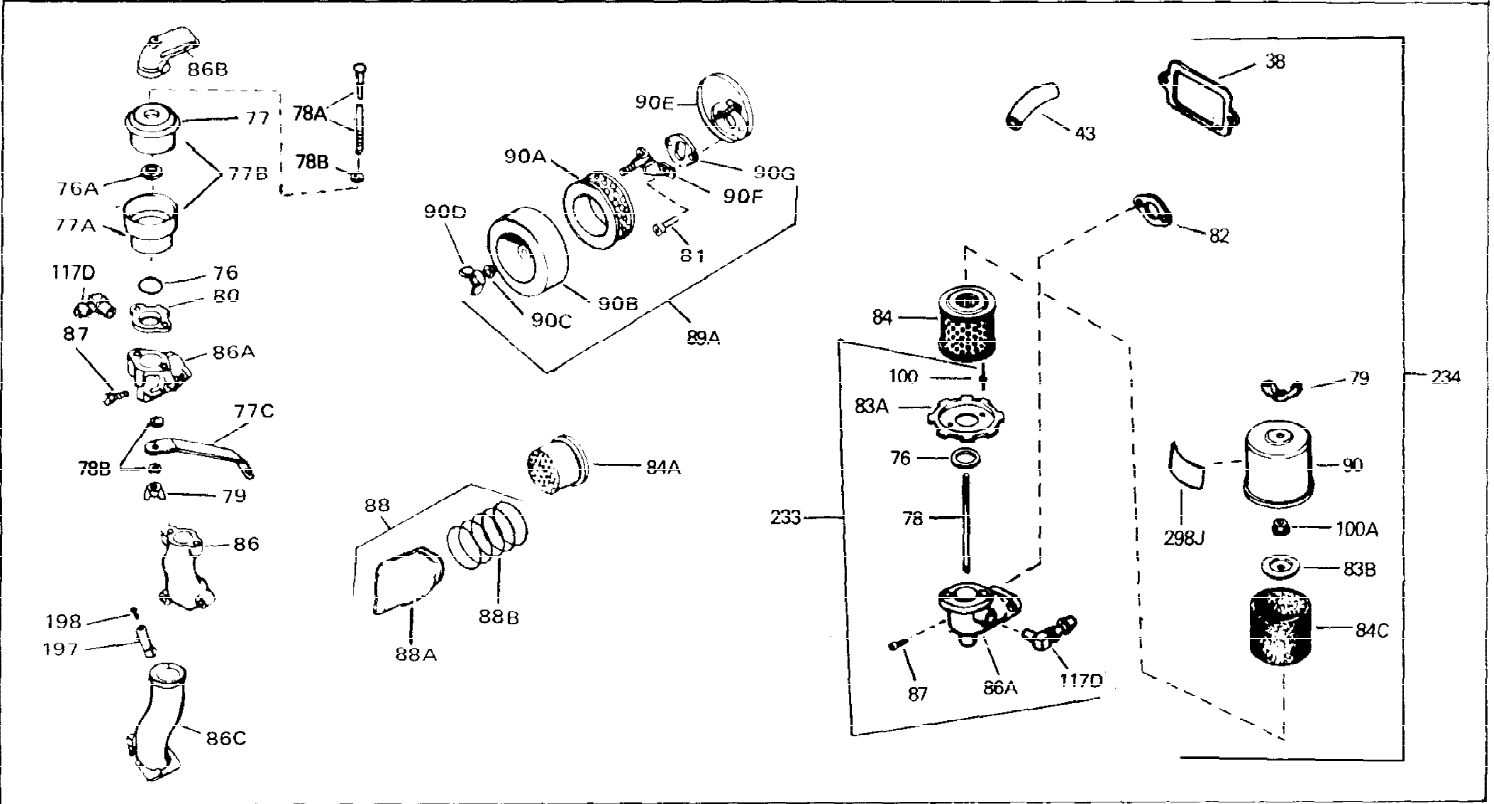

Ref #	Part Number	Qty	Description
35	26073	0	Washer, Connecting rod bolt
35	650570	0	Washer, Flat
35	650691	0	Washer, Flat
36	650694A	0	Screw, Hex flange hd., 5/16-18 x 2
36	650695A	0	Screw, Hex flange hd., 5/16-18 x 2-1/4
36	650697A	0	Screw, Hex flange hd., 5/16-18 x 2-1/2
38	27896	0	Gasket, Breather cover
43	27627	0	Tube, Breather
81	28820	0	Screw
81	30196	0	Screw
81	650521	0	Screw
82	27272	0	Gasket, Air cleaner
86A	31431	0	Elbow, Air cleaner
86A	34697	0	Elbow, Air cleaner
87	650163	0	Screw, Fil. hd. Sems, 10-32 x 7/8
89A	730128	0	Cleaner Assy., Air
111B	34823	0	Bracket, Lower fuel tank
113	30688	0	Screw, Hex hd. Sems, 1/4-20 x 1/2
114A	31977	0	Tank Assy., Fuel (6 qt.)
117A	29683	0	Strainer & Shut-off
117B	33053	0	Valve, Fuel strainer & shut-off
121E	391026	0	Muffler
124A	33171	0	Screen, Muffler
124B	33185	0	Cover & Tube, Muffler
124	650578	0	Screw
125	27930	0	Gasket, Exhaust
134	31288	0	Muffler Adapter Kit
135	730130	0	Muffler Adapter Kit
136	6021A	0	Screw, Hex flange hd., 5/16-18 x 1-1/2
137	650697A	0	Screw, Hex flange hd., 5/16-18 x 2-1/2
138	30196	0	Screw
199	29212	0	Screw
200	650570	0	Washer, Flat
201A	31979	0	Strap, Fuel tank
204	650451	0	Screw
205	650456	0	Nut, Lock
233	34819	0	Elbow Assy., Air cleaner
234	730561	0	Air Cleaner Kit, Dual Element upright,
273	650687	0	Screw, Pan hd. self-tap, 10-32 x 5/16