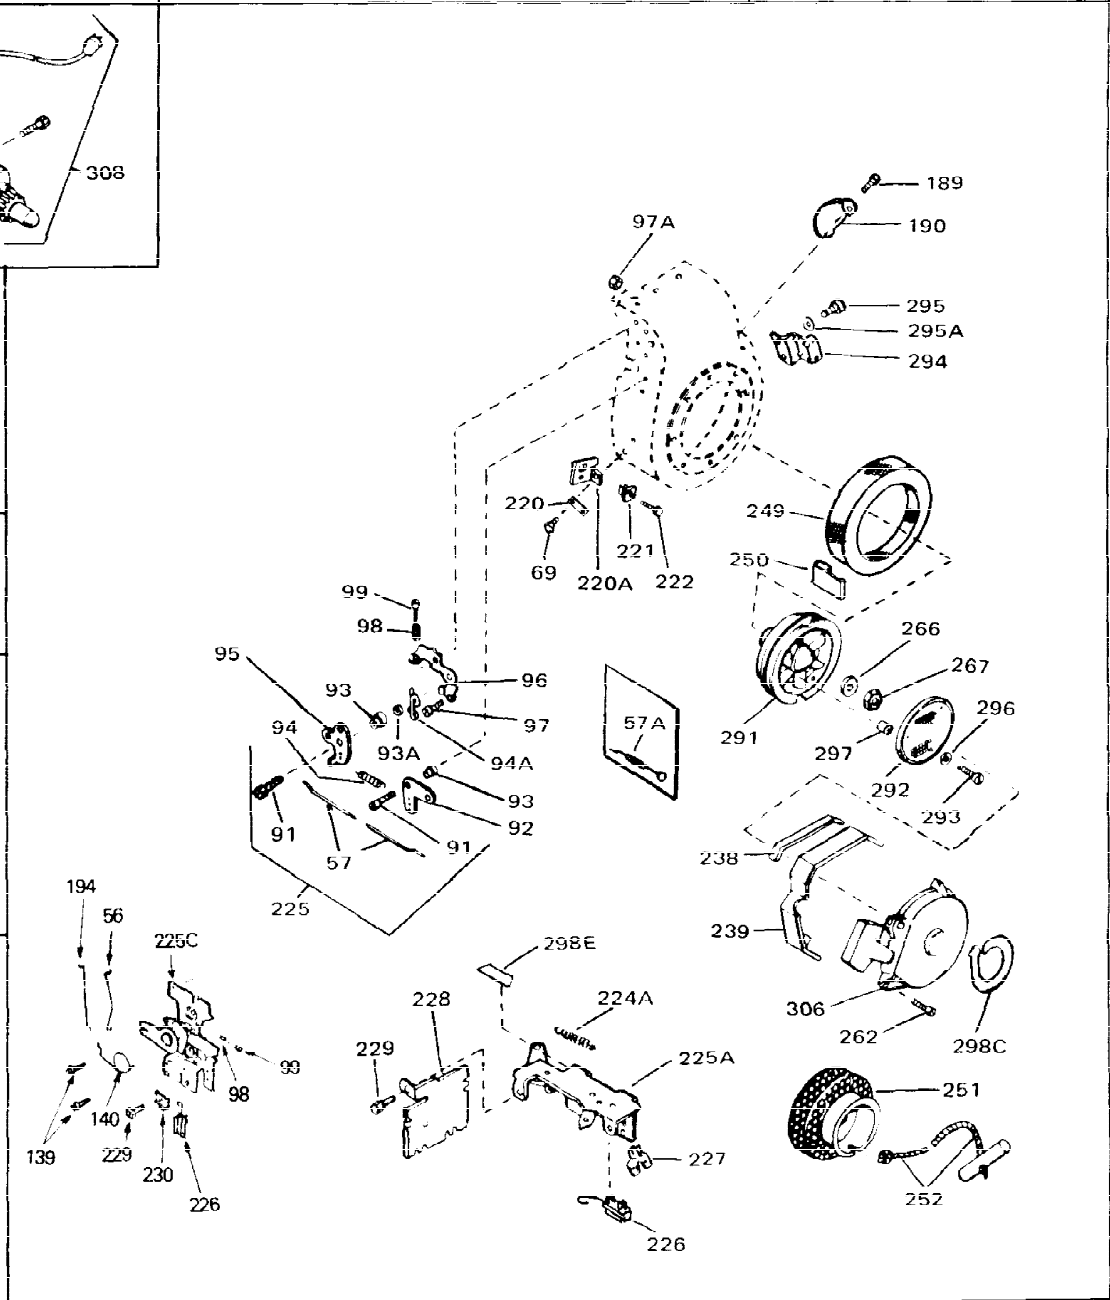

Ref #	Part Number	Qty	Description
36	650694A	0	Screw, Hex flange hd., 5/16-18 x 2
36	650695A	0	Screw, Hex flange hd., 5/16-18 x 2-1/4
36	650697A	0	Screw, Hex flange hd., 5/16-18 x 2-1/2
37	650128	0	Screw
37	650597	0	Screw, Hex washer hd., 10-24 x 5/8
37A	27261	0	Washer, Flat
41	28425	0	Cover, Valve chamber
56	31710	0	Link, Throttle
69	29747A	0	Screw
98	32924	0	Spring, Compression
98	28569	0	Spring, Compression
98	31342	0	Spring, Compression
99	29500	0	Screw, Fil. hd. mach., Sems, 8-32 x 3/4
99	650549	0	Screw
99	650688	0	Screw, Hex hd., 10-32 x 1-5/16" (Drilled
182	32683	0	Gasket, Fuel pump
183	32955	0	Cover, Fuel pump pad
184	9556	0	Plug, Oil drain (Sq. hd. pipe, 1/8-27)
185	30688	0	Screw, Hex hd. Sems, 1/4-20 x 1/2
225	730152	0	Control Assy., Speed
227	33177	0	Terminal
229	28942	0	Screw
230	27793	0	Clip, Conduit
251	28301	0	Pulley, Starter
252	590343	0	Rope & Handle Assy., Starter
266	650815	0	Washer, Belleville
267	8115	0	Nut, Hex
305	33018	0	Harness, Adapter
308	32386	0	Starter Motor Kit (110-120 Volt)
308	32901	0	Starter Motor Kit (110-120 Volt)
308	33328	0	Starter Motor Kit (110-120 Volt)
308	33328A	0	Starter Motor Kit (110-120 Volt)
308	33518	0	Starter Motor Kit (110-120 Volt)
308	33518A	0	Starter Motor Kit (110-120 Volt)
308	33518B	0	Starter Motor Kit (110-120 Volt)
309	30811A	0	Flywheel