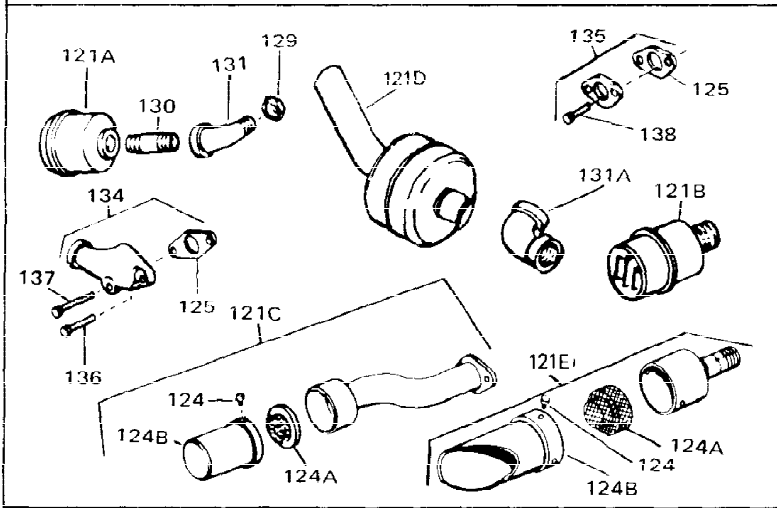

Ref #	Part Number	Qty	Description
35	26073	0	Washer, Connecting rod bolt
35	650570	0	Washer, Flat
35	650691	0	Washer, Flat
36	650694A	0	Screw, Hex flange hd., 5/16-18 x 2
36	650695A	0	Screw, Hex flange hd., 5/16-18 x 2-1/4
36	650697A	0	Screw, Hex flange hd., 5/16-18 x 2-1/2
38	27896	0	Gasket, Breather cover
43	27627	0	Tube, Breather
81	28820	0	Screw
81	30196	0	Screw
81	650521	0	Screw
82	27272	0	Gasket, Air cleaner
86A	31431	0	Elbow, Air cleaner
86A	34697	0	Elbow, Air cleaner
87	650163	0	Screw, Fil. hd. Sems, 10-32 x 7/8
89A	730128	0	Cleaner Assy., Air
111B	34823	0	Bracket, Lower fuel tank
113	30688	0	Screw, Hex hd. Sems, 1/4-20 x 1/2
114A	31977	0	Tank Assy., Fuel (6 qt.)
117A	29683	0	Strainer & Shut-off
117B	33053	0	Valve, Fuel strainer & shut-off
121E	391026	0	Muffler
124A	33171	0	Screen, Muffler
124B	33185	0	Cover & Tube, Muffler
124	650578	0	Screw
125	27930	0	Gasket, Exhaust
134	31288	0	Muffler Adapter Kit
135	730130	0	Muffler Adapter Kit
136	6021A	0	Screw, Hex flange hd., 5/16-18 x 1-1/2
137	650697A	0	Screw, Hex flange hd., 5/16-18 x 2-1/2
138	30196	0	Screw
199	29212	0	Screw
200	650570	0	Washer, Flat
201A	31979	0	Strap, Fuel tank
204	650451	0	Screw
205	650456	0	Nut, Lock
233	34819	0	Elbow Assy., Air cleaner
234	730561	0	Air Cleaner Kit, Dual Element upright,
273	650687	0	Screw, Pan hd. self-tap, 10-32 x 5/16