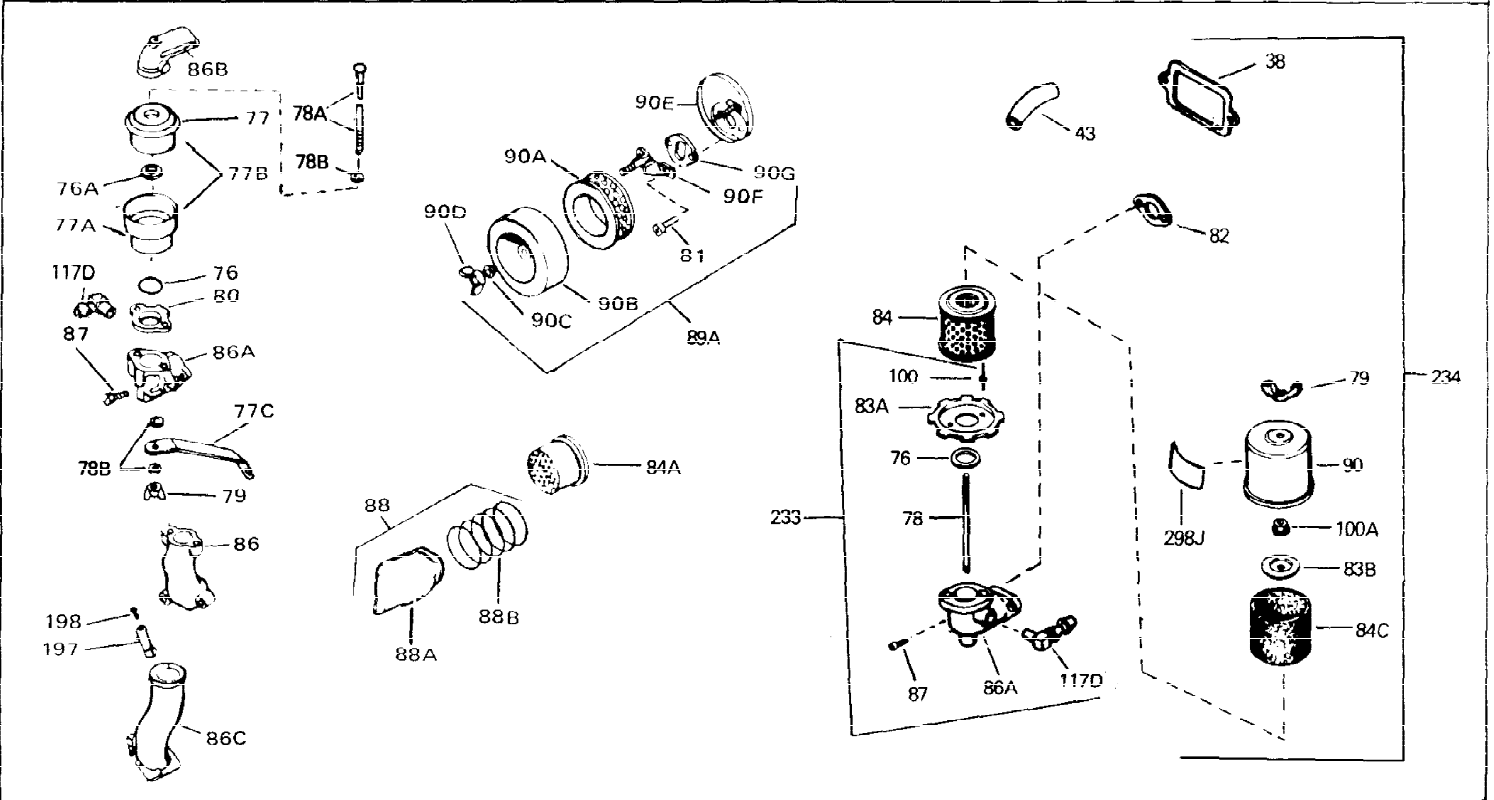

Ref #	Part Number	Qty	Description
35	26073	0	Washer, Connecting rod bolt
35	650570	0	Washer, Flat
35	650691	0	Washer, Flat
36	650694A	0	Screw, Hex flange hd., 5/16-18 x 2
36	650695A	0	Screw, Hex flange hd., 5/16-18 x 2-1/4
36	650697A	0	Screw, Hex flange hd., 5/16-18 x 2-1/2
38	27896	0	Gasket, Breather cover
81	28820	0	Screw
81	30196	0	Screw
81	650521	0	Screw
82	27272	0	Gasket, Air cleaner
84A	31700	0	Element, Air cleaner
86A	34697	0	Elbow, Air cleaner
89A	730128	0	Cleaner Assy., Air
117B	33053	0	Valve, Fuel strainer & shut-off
121E	391026	0	Muffler
124A	33171	0	Screen, Muffler
124	650578	0	Screw
124B	33185	0	Cover & Tube, Muffler
125	27930	0	Gasket, Exhaust
134	31288	0	Muffler Adapter Kit
135	730130	0	Muffler Adapter Kit
136	6021A	0	Screw, Hex flange hd., 5/16-18 x 1-1/2
137	650697A	0	Screw, Hex flange hd., 5/16-18 x 2-1/2
138	30196	0	Screw
233	34819	0	Elbow Assy., Air cleaner
234	730561	0	Air Cleaner Kit, Dual Element upright,
273	650687	0	Screw, Pan hd. self-tap, 10-32 x 5/16