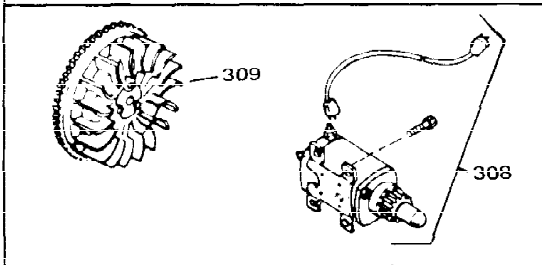

Ref #	Part Number	Qty	Description
36	650694A	0	Screw, Hex flange hd., 5/16-18 x 2
36	650695A	0	Screw, Hex flange hd., 5/16-18 x 2-1/4
36	650697A	0	Screw, Hex flange hd., 5/16-18 x 2-1/2
37	650128	0	Screw
37	650597	0	Screw, Hex washer hd., 10-24 x 5/8
37A	27261	0	Washer, Flat
41	28425	0	Cover, Valve chamber
56	30824	0	Link, Throttle
69	29747A	0	Screw
98	28569	0	Spring, Compression
98	31342	0	Spring, Compression
98	32924	0	Spring, Compression
99	650549	0	Screw
99	650688	0	Screw, Hex hd., 10-32 x 1-5/16" (Drilled
99	29500	0	Screw, Fil. hd. mach., Sems, 8-32 x 3/4
182	32683	0	Gasket, Fuel pump
183	32955	0	Cover, Fuel pump pad
184	9556	0	Plug, Oil drain (Sq. hd. pipe, 1/8-27)
185	30688	0	Screw, Hex hd. Sems, 1/4-20 x 1/2
189	650736	0	Screw
190	33013	0	Cover, Starter bubble
220A	34126	0	Bracket, Grommet mounting
221	28545	0	Grommet, Plastic
222	650643	0	Screw
224A	30826	0	Spring, Extension
225A	33108A	0	Control Assy., Speed (Remote Snow King)
225	730152	0	Control Assy., Speed
227	33177	0	Terminal
229	28942	0	Screw
230	27793	0	Clip, Conduit
238	32576	0	Seal, Snow guard
239	34127	0	Guard, Starter
262	29716	0	Screw
266	650815	0	Washer, Belleville
267	8115	0	Nut, Hex
305	33018	0	Harness, Adapter
306	590473	0	Starter, Rewind
308	32386	0	Starter Motor Kit (110-120 Volt)
308	32901	0	Starter Motor Kit (110-120 Volt)
308	33328	0	Starter Motor Kit (110-120 Volt)
308	33328A	0	Starter Motor Kit (110-120 Volt)
308	33518	0	Starter Motor Kit (110-120 Volt)
308	33518A	0	Starter Motor Kit (110-120 Volt)
308	33518B	0	Starter Motor Kit (110-120 Volt)
309	30811A	0	Flywheel