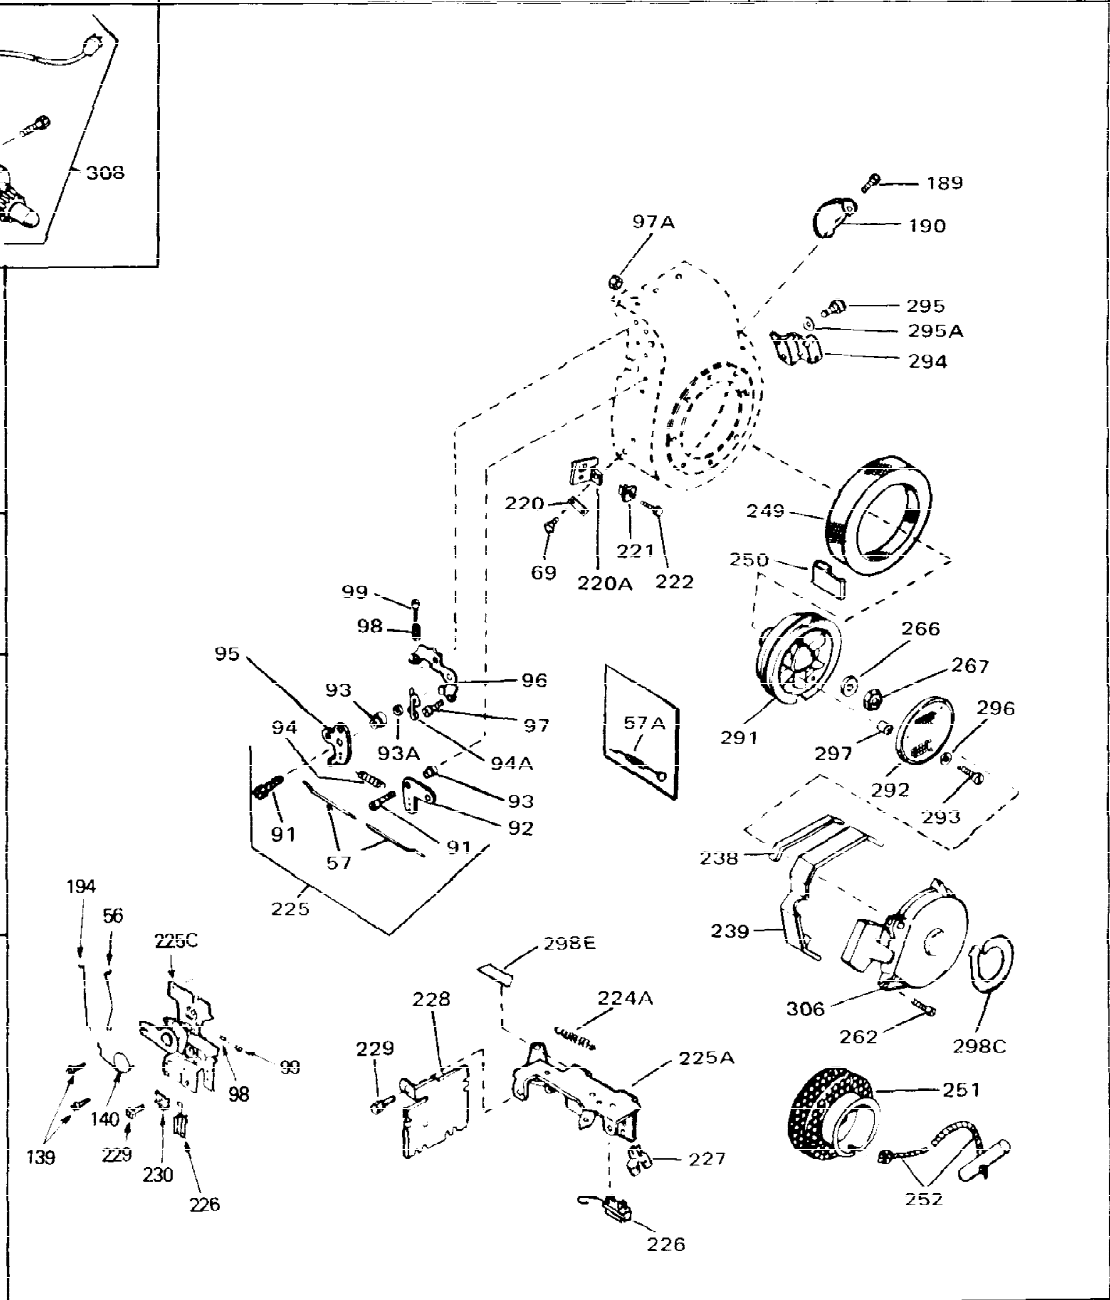

Ref #	Part Number	Qty	Description
36	650694A	0	Screw, Hex flange hd., 5/16-18 x 2
36	650695A	0	Screw, Hex flange hd., 5/16-18 x 2-1/4
36	650697A	0	Screw, Hex flange hd., 5/16-18 x 2-1/2
37	650128	0	Screw
37	650597	0	Screw, Hex washer hd., 10-24 x 5/8
37A	27261	0	Washer, Flat
41	28425	0	Cover, Valve chamber
56	30824	0	Link, Throttle
69	29747A	0	Screw
98	28569	0	Spring, Compression
98	31342	0	Spring, Compression
98	32924	0	Spring, Compression
99	650549	0	Screw
99	650688	0	Screw, Hex hd., 10-32 x 1-5/16" (Drilled
99	29500	0	Screw, Fil. hd. mach., Sems, 8-32 x 3/4
182	32683	0	Gasket, Fuel pump
183	32955	0	Cover, Fuel pump pad
184	9556	0	Plug, Oil drain (Sq. hd. pipe, 1/8-27)
185	30688	0	Screw, Hex hd. Sems, 1/4-20 x 1/2
189	650736	0	Screw
190	33013	0	Cover, Starter bubble
220A	34126	0	Bracket, Grommet mounting
221	28545	0	Grommet, Plastic
222	650643	0	Screw
224A	30826	0	Spring, Extension
225A	33108A	0	Control Assy., Speed (Remote Snow King)
225	730152	0	Control Assy., Speed
227	33177	0	Terminal
229	28942	0	Screw
230	27793	0	Clip, Conduit
238	32576	0	Seal, Snow guard
239	34127	0	Guard, Starter
262	29716	0	Screw
266	650815	0	Washer, Belleville
267	8115	0	Nut, Hex
305	33018	0	Harness, Adapter
306	590473	0	Starter, Rewind
308	32386	0	Starter Motor Kit (110-120 Volt)
308	32901	0	Starter Motor Kit (110-120 Volt)
308	33328	0	Starter Motor Kit (110-120 Volt)
308	33328A	0	Starter Motor Kit (110-120 Volt)
308	33518	0	Starter Motor Kit (110-120 Volt)
308	33518A	0	Starter Motor Kit (110-120 Volt)
308	33518B	0	Starter Motor Kit (110-120 Volt)
309	30811A	0	Flywheel