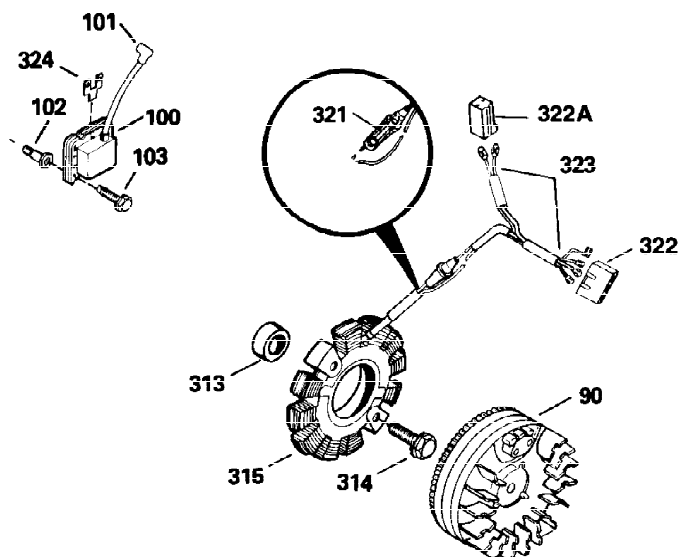

**ADD-ON ALTERNATOR
 AC LIGHTING OR DC CHARGING**

730571
 Can be used on H50-60 with stamped steel starter.

**STANDARD POINT
 IGNITION**

SOLID STATE

Ref #	Part Number	Qty	Description
90	611084	1	Flywheel
100	34443A	1	Solid State Ignition
102	650872	2	Solid State Mounting Stud
103	650814	2	Screw, Torx T-15, 10-24 x 1"
172	28425	1	Valve Cover
173	35350	1	Breather Tube
239	27272A	1	* Air Cleaner Gasket
242	31691	1	Air Cleaner Bracket
245	30727	1	Air Cleaner Filter
269	35865	1	* Exhaust Manifold Gasket
277A	30196	1	Screw, 5/16-18 x 3/4"
291	30962	1	Fuel Line