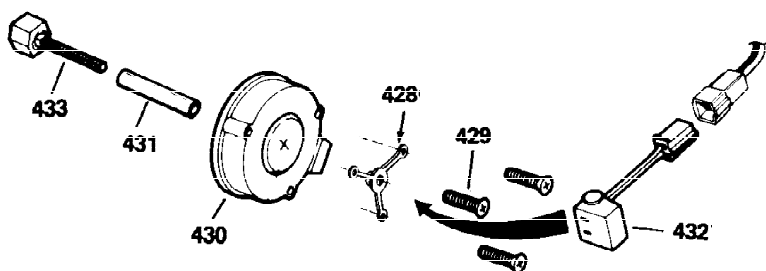

**ADD-ON ALTERNATOR
 AC LIGHTING OR DC CHARGING**

730571
 Can be used on H50-60 with stamped steel starter.

**STANDARD POINT
 IGNITION**

SOLID STATE

Ref #	Part Number	Qty	Description
90	611084	1	Flywheel
100	34443A	1	Solid State Ignition
102	650872	2	Solid State Mounting Stud
103	650814	2	Screw, Torx T-15, 10-24 x 1"
172	28425	1	Valve Cover
173	35350	1	Breather Tube
239	27272A	1	* Air Cleaner Gasket
242	31691	1	Air Cleaner Bracket
245	30727	1	Air Cleaner Filter
269	35865	1	* Exhaust Manifold Gasket
277A	30196	1	Screw, 5/16-18 x 3/4"
291	30962	1	Fuel Line