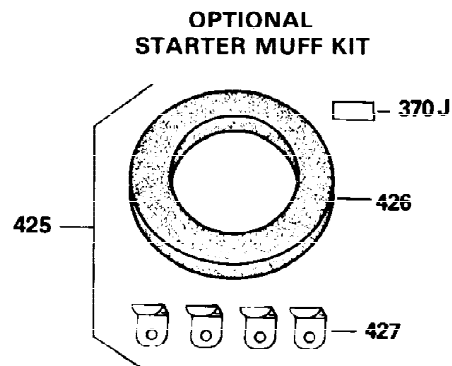

Ref #	Part Number	Qty	Description
307	35499	1	"O" Ring
308	35540	1	Fill Tube Clip
310	35555	1	Dipstick
340	34159	1	Fuel Tank Bracket
341	34158	1	Fuel Tank Bracket
342	650561	1	Screw, 1/4-20 x 5/8"
370A	550223	1	Logo Decal
370C	33962	1	Throttle Decal
380	632230	1	Carburetor (Incl. 184)
390	590420	1	Rewind Starter
400	33235A	1	* Gasket Set (Incl. items marked PK i n notes) Incl. part #'s 27272A (2), 27896A (2), 27913A (1), 27915A (2), 28938C (1), 29673 (1), 30684 (1), 31688A (1), 33355A (1), 35865 (1)
420	730225	1	SAE 30 4-Cycle Engine Oil (Quart)
453	29538	1	Engine Mounting Base
454	650542	4	Screw, 5/16-18 x 3/4"

OPTIONAL 110-120
VOLT STARTER
MOTOR KIT

OPTIONAL SPARK ARREST
MUFFLER

Ref #	Part Number	Qty	Description
23	31793	1	Ball Bearing
32	31792	1	Washer
74	31855	2	Bearing Retainer
172	28425	1	Valve Cover
175	650778	2	Lock Washer
176	650580	2	Lock Nut, 10-24
242	31691	1	Air Cleaner Bracket
262	29747B	2	Screw, Torx T-40, 5/16-24 x 21/32"
269	35865	1	* Exhaust Manifold Gasket
275	32401	1	Muffler
277	650694A	1	Screw, 5/16-18 x 2"
277A	30196	1	Screw, 5/16-18 x 3/4"
291	30962	1	Fuel Line
370	34346	1	Instruction Decal
370B	35274	1	Instruction Decal

**ADD-ON ALTERNATOR
 AC LIGHTING OR DC CHARGING**

730571
 Can be used on H50-60 with stamped steel starter.

**STANDARD POINT
 IGNITION**

SOLID STATE

Ref #	Part Number	Qty	Description
90	611084	1	Flywheel
100	34443A	1	Solid State Ignition
102	650872	2	Solid State Mounting Stud
103	650814	2	Screw, Torx T-15, 10-24 x 1"
172	28425	1	Valve Cover
173	35350	1	Breather Tube
239	27272A	1	* Air Cleaner Gasket
242	31691	1	Air Cleaner Bracket
245	30727	1	Air Cleaner Filter
269	35865	1	* Exhaust Manifold Gasket
277A	30196	1	Screw, 5/16-18 x 3/4"
291	30962	1	Fuel Line