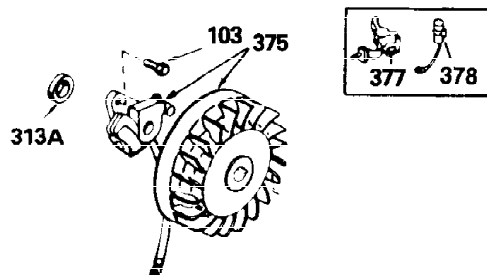

Ref #	Part Number	Qty	Description
307	35499	1	"O" Ring
308	35540	1	Fill Tube Clip
310	35555	1	Dipstick
340	34159	1	Fuel Tank Bracket
341	34158	1	Fuel Tank Bracket
342	650561	1	Screw, 1/4-20 x 5/8"
370A	550223	1	Logo Decal
370C	33962	1	Throttle Decal
380	632230	1	Carburetor (Incl. 184)
390	590420	1	Rewind Starter
400	33235A	1	* Gasket Set (Incl. items marked PK i n notes) Incl. part #'s 27272A (2), 27896A (2), 27913A (1), 27915A (2), 28938C (1), 29673 (1), 30684 (1), 31688A (1), 33355A (1), 35865 (1)
420	730225	1	SAE 30 4-Cycle Engine Oil (Quart)
453	29538	1	Engine Mounting Base
454	650542	4	Screw, 5/16-18 x 3/4"

OPTIONAL 110-120
VOLT STARTER
MOTOR KIT

OPTIONAL SPARK ARREST
MUFFLER

Ref #	Part Number	Qty	Description
23	31793	1	Ball Bearing
32	31792	1	Washer
74	31855	2	Bearing Retainer
172	28425	1	Valve Cover
175	650778	2	Lock Washer
176	650580	2	Lock Nut, 10-24
242	31691	1	Air Cleaner Bracket
262	29747B	2	Screw, Torx T-40, 5/16-24 x 21/32"
269	35865	1	* Exhaust Manifold Gasket
275	32401	1	Muffler
277	650694A	1	Screw, 5/16-18 x 2"
277A	30196	1	Screw, 5/16-18 x 3/4"
291	30962	1	Fuel Line
370	34346	1	Instruction Decal
370B	35274	1	Instruction Decal

**ADD-ON ALTERNATOR
 AC LIGHTING OR DC CHARGING**

730571
 Can be used on H50-60 with stamped steel starter.

**STANDARD POINT
 IGNITION**

SOLID STATE

Ref #	Part Number	Qty	Description
90	611084	1	Flywheel
100	34443A	1	Solid State Ignition
102	650872	2	Solid State Mounting Stud
103	650814	2	Screw, Torx T-15, 10-24 x 1"
172	28425	1	Valve Cover
173	35350	1	Breather Tube
239	27272A	1	* Air Cleaner Gasket
242	31691	1	Air Cleaner Bracket
245	30727	1	Air Cleaner Filter
269	35865	1	* Exhaust Manifold Gasket
277A	30196	1	Screw, 5/16-18 x 3/4"
291	30962	1	Fuel Line