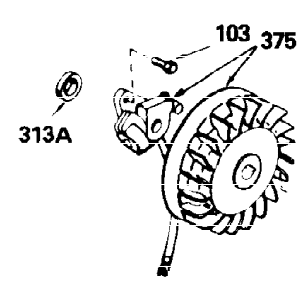

**ADD-ON ALTERNATOR
AC LIGHTING OR DC CHARGING**