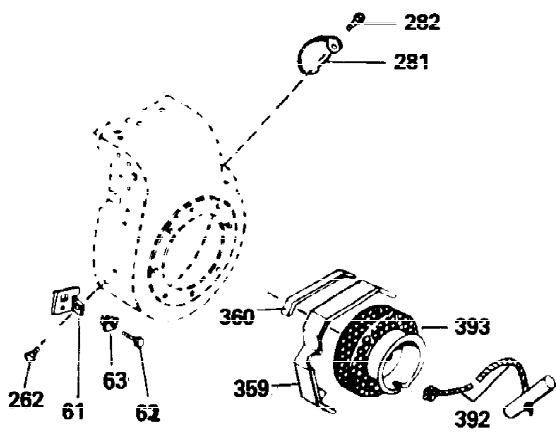

Ref #	Part Number	Qty	Description
308	35540	1	Fill Tube Clip
310	35555	1	Dipstick
327	35392	1	Starter Plug
340	34159	1	Fuel Tank Bracket
341	34158	1	Fuel Tank Bracket
342	650561	1	Screw, 1/4-20 x 5/8"
370A	550223	1	Name Decal
370C	33962	1	Throttle Decal
380	632230	1	Carburetor (Incl. 184)
390	590666	1	Rewind Starter
400	33235A	1	* Gasket Set (Incl. items marked PK i n notes) Incl. part #'s 27272A (2), 27896A (2), 27913A (1), 27915A (2), 28938C (1), 29673 (1), 30684 (1), 31688A (1), 33355A (1), 35865 (1)
420	730225	1	SAE 30 4-Cycle Engine Oil (Quart)
453	29538	1	Engine Mounting Base
454	650542	4	Screw, 5/16-18 x 3/4"