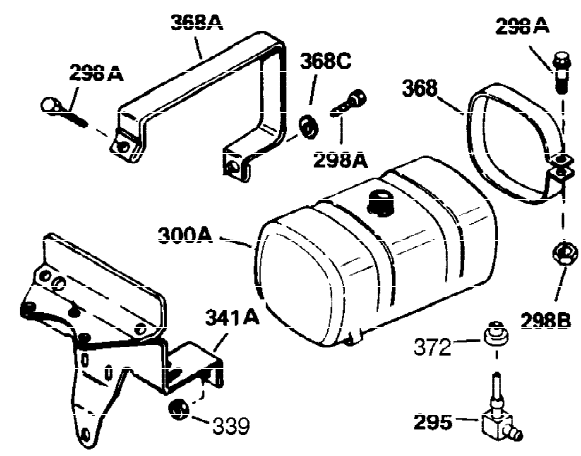

Ref #	Part Number	Qty	Description
308	35540	1	Fill Tube Clip
310	35555	1	Dipstick
327	35392	1	Starter Plug
340	34159	1	Fuel Tank Bracket
341	34158	1	Fuel Tank Bracket
342	650561	1	Screw, 1/4-20 x 5/8"
370A	550223	1	Name Decal
370C	33962	1	Throttle Decal
380	632230	1	Carburetor (Incl. 184)
390	590666	1	Rewind Starter
400	33235A	1	* Gasket Set (Incl. items marked PK i n notes) Incl. part #'s 27272A (2), 27896A (2), 27913A (1), 27915A (2), 28938C (1), 29673 (1), 30684 (1), 31688A (1), 33355A (1), 35865 (1)
420	730225	1	SAE 30 4-Cycle Engine Oil (Quart)
453	29538	1	Engine Mounting Base
454	650542	4	Screw, 5/16-18 x 3/4"