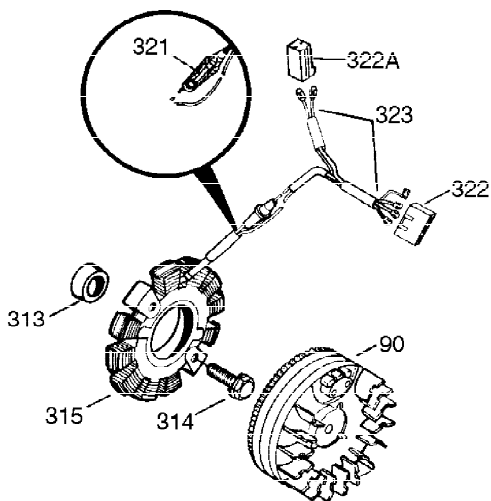

**OPTIONAL
STARTER MUFF KIT**

730571
Can be used on H50-60 with
stamped steel starter.