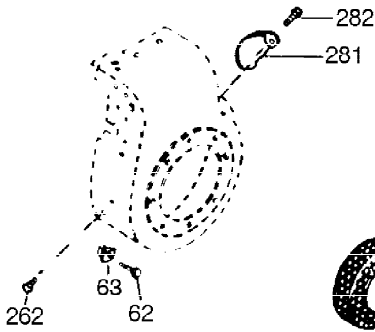

Ref #	Part Number	Qty	Description
308	35540	1	Fill Tube Clip
310	35555	1	Dipstick
327	35392	1	Starter Plug
340	34159	1	Fuel Tank Bracket
341	34158	1	Fuel Tank Bracket
342	650561	1	Screw, 1/4-20 x 5/8"
370	36261	1	Instruction Decal
370A	550223	1	Name Decal
370C	33962	1	Throttle Decal
370B	35274	1	Instruction Decal
380	632230	1	Carburetor (Incl. 184)
390	590666A	1	Rewind Starter
400	33235A	1	* Gasket Set (Incl. items marked PK i n notes) Incl. part #'s 27272A (2), 27896A (2), 27913A (1), 27915A (2), 28938C (1), 29673 (1), 30684 (1), 31688A (1), 33355A (1), 35865 (1)
420	730225	1	SAE 30 4-Cycle Engine Oil (Quart)
453	29538	1	Engine Mounting Base
454	650542	4	Screw, 5/16-18 x 3/4"