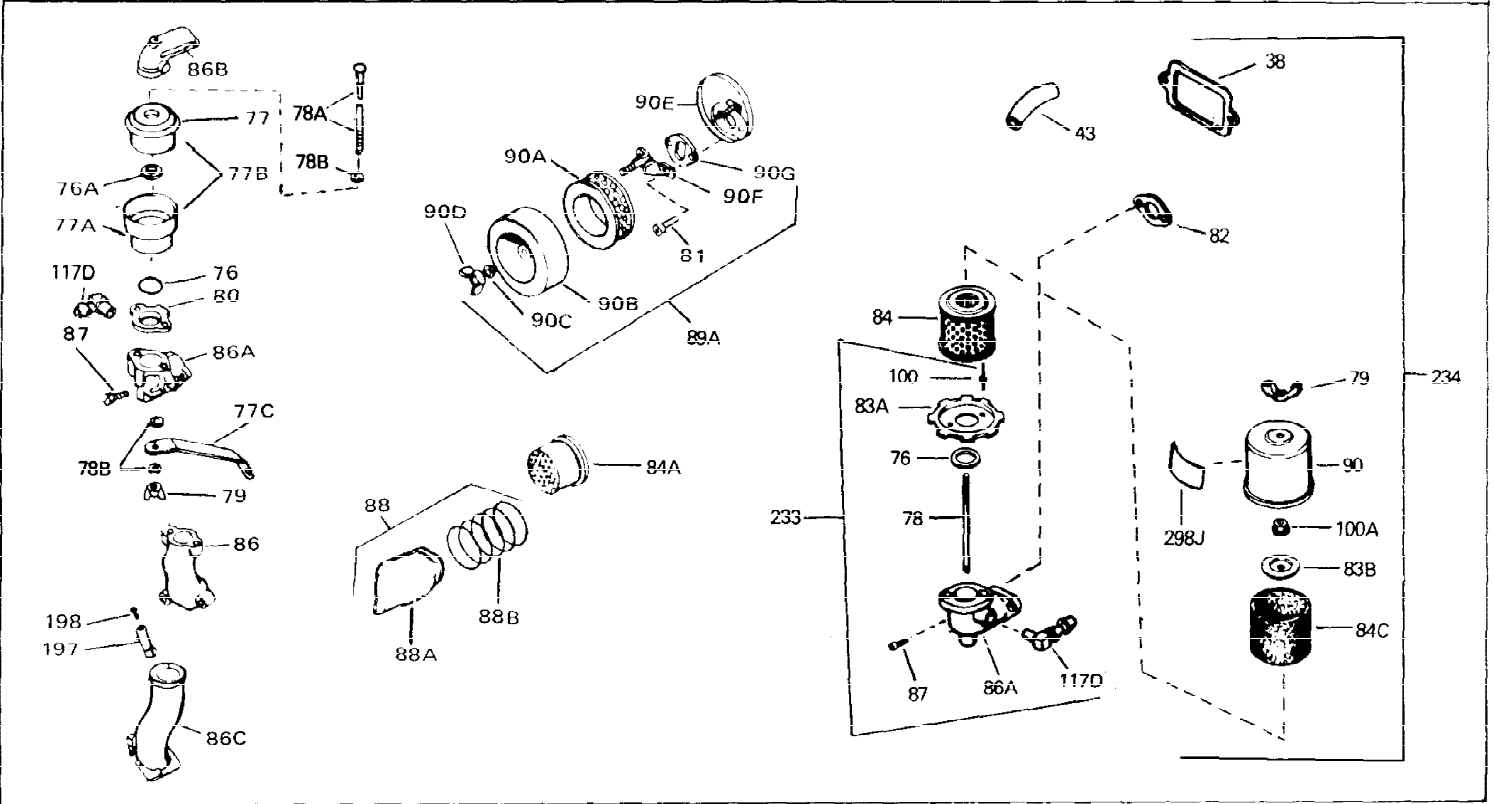

Ref #	Part Number	Qty	Description
35	26073	0	Washer, Connecting rod bolt
35	650570	0	Washer, Flat
35	650691	0	Washer, Flat
36	650694A	0	Screw, Hex flange hd., 5/16-18 x 2
36	650695A	0	Screw, Hex flange hd., 5/16-18 x 2-1/4
36	650697A	0	Screw, Hex flange hd., 5/16-18 x 2-1/2
38	27896	0	Gasket, Breather cover
43	27627	0	Tube, Breather
81	28820	0	Screw
81	30196	0	Screw
81	650521	0	Screw
86A	34697	0	Elbow, Air cleaner
89A	730128	0	Cleaner Assy., Air
113	650561	0	Screw
113A	650665	0	Screw
117B	33053	0	Valve, Fuel strainer & shut-off
121E	391026	0	Muffler
124B	33185	0	Cover & Tube, Muffler
124	650578	0	Screw
124A	33171	0	Screen, Muffler
125	27930	0	Gasket, Exhaust
134	31288	0	Muffler Adapter Kit
135	730130	0	Muffler Adapter Kit
136	6021A	0	Screw, Hex flange hd., 5/16-18 x 1-1/2
137	650697A	0	Screw, Hex flange hd., 5/16-18 x 2-1/2
138	30196	0	Screw
233	34819	0	Elbow Assy., Air cleaner
234	730561	0	Air Cleaner Kit, Dual Element upright,
273	650687	0	Screw, Pan hd. self-tap, 10-32 x 5/16
274A	650765	0	Screw, Hex washer hd. self-drilling, 10-32 x
274	650257	0	Screw, Pan hd. Sems, 8-32 x 5/16
275	34217	0	Cover, Carburetor
278	32398	0	Bracket, Choke
279	28820	0	Screw
280	650760	0	Screw
280A	650764	0	"U" Clip Nut
281	31291	0	Plug, Cover
284A	32410	0	Knob, Speed control
285	34132	0	Plate, Choke indicator
286	32182	0	Primer Assy.
287	32183	0	Bulb, Primer
288	32184	0	Body, Primer
289	32312	0	Retainer, Primer bulb
290	32180B	0	Line, Primer
298F	34133	0	Decal, Choke
298F	34144	0	Decal, "Primer" (Bilingual)
298G	34129	0	Decal, "Warning"