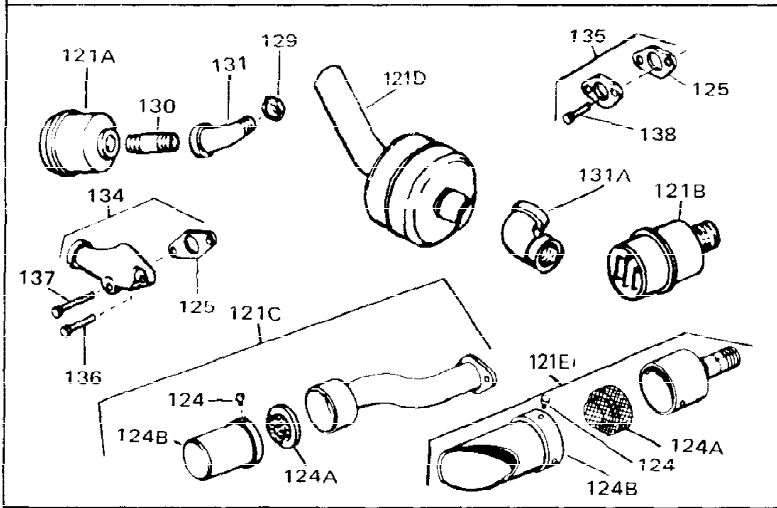

Ref #	Part Number	Qty	Description
35	26073	0	Washer, Connecting rod bolt
35	650570	0	Washer, Flat
35	650691	0	Washer, Flat
36	650694A	0	Screw, Hex flange hd., 5/16-18 x 2
36	650695A	0	Screw, Hex flange hd., 5/16-18 x 2-1/4
36	650697A	0	Screw, Hex flange hd., 5/16-18 x 2-1/2
38	27896	0	Gasket, Breather cover
43	27627	0	Tube, Breather
81	28820	0	Screw
81	30196	0	Screw
81	650521	0	Screw
86A	34697	0	Elbow, Air cleaner
89A	730128	0	Cleaner Assy., Air
113	650561	0	Screw
113A	650665	0	Screw
117B	33053	0	Valve, Fuel strainer & shut-off
121E	391026	0	Muffler
124B	33185	0	Cover & Tube, Muffler
124	650578	0	Screw
124A	33171	0	Screen, Muffler
125	27930	0	Gasket, Exhaust
134	31288	0	Muffler Adapter Kit
135	730130	0	Muffler Adapter Kit
136	6021A	0	Screw, Hex flange hd., 5/16-18 x 1-1/2
137	650697A	0	Screw, Hex flange hd., 5/16-18 x 2-1/2
138	30196	0	Screw
233	34819	0	Elbow Assy., Air cleaner
234	730561	0	Air Cleaner Kit, Dual Element upright,
273	650687	0	Screw, Pan hd. self-tap, 10-32 x 5/16
274A	650765	0	Screw, Hex washer hd. self-drilling, 10-32 x
274	650257	0	Screw, Pan hd. Sems, 8-32 x 5/16
275	34217	0	Cover, Carburetor
278	32398	0	Bracket, Choke
279	28820	0	Screw
280	650760	0	Screw
280A	650764	0	"U" Clip Nut
281	31291	0	Plug, Cover
284A	32410	0	Knob, Speed control
285	34132	0	Plate, Choke indicator
286	32182	0	Primer Assy.
287	32183	0	Bulb, Primer
288	32184	0	Body, Primer
289	32312	0	Retainer, Primer bulb
290	32180B	0	Line, Primer
298F	34133	0	Decal, Choke
298F	34144	0	Decal, "Primer" (Bilingual)
298G	34129	0	Decal, "Warning"