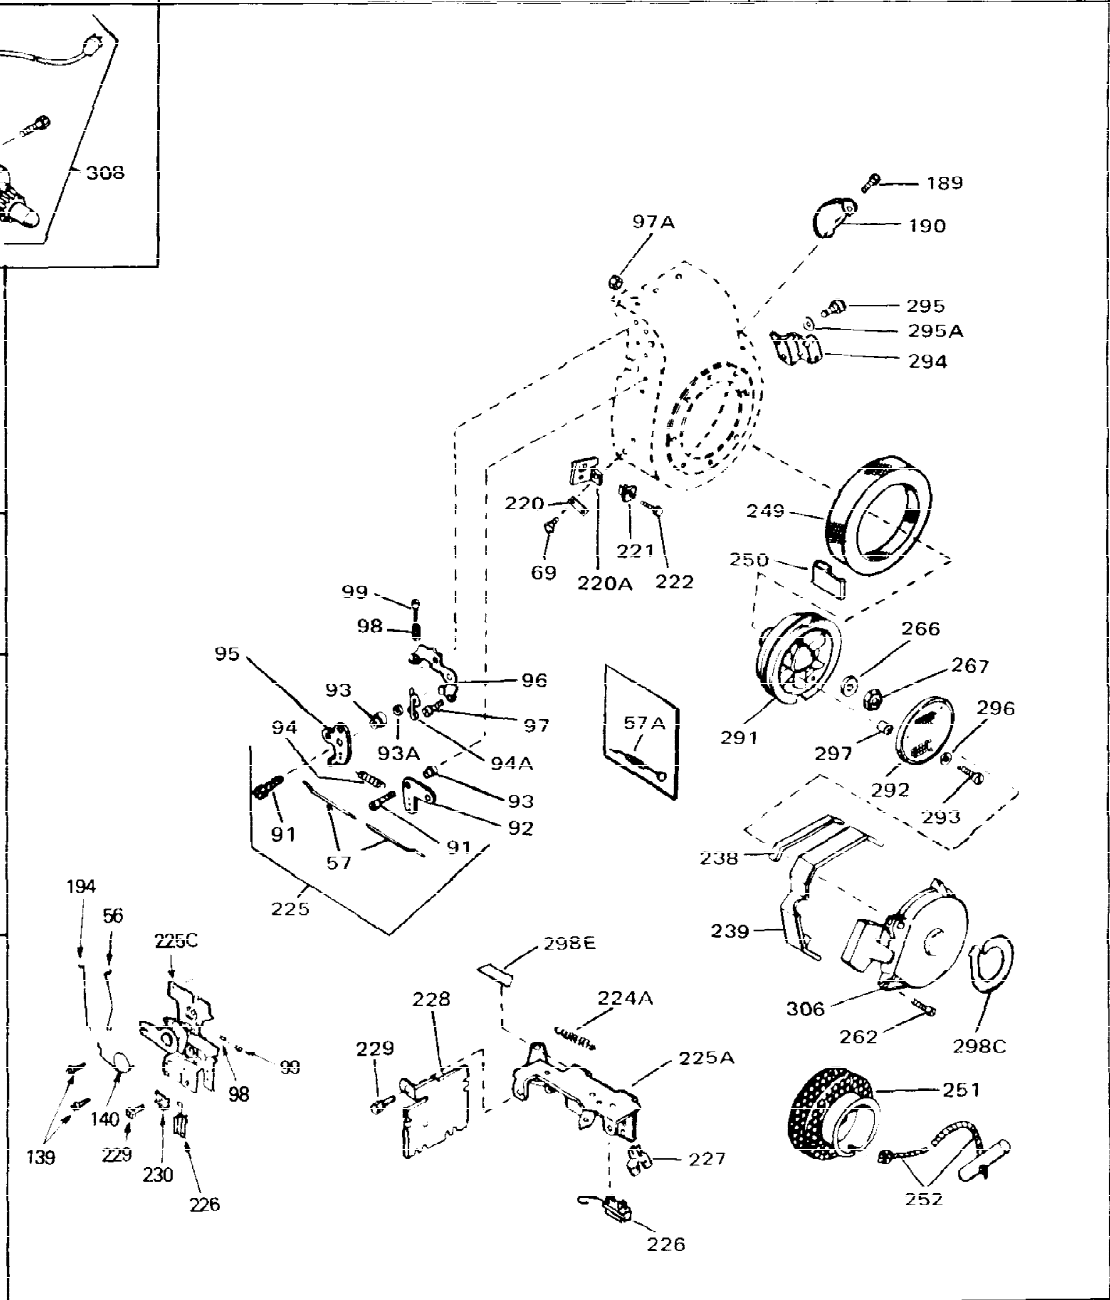

Ref #	Part Number	Qty	Description
36	650694A	0	Screw, Hex flange hd., 5/16-18 x 2
36	650695A	0	Screw, Hex flange hd., 5/16-18 x 2-1/4
36	650697A	0	Screw, Hex flange hd., 5/16-18 x 2-1/2
37	650128	0	Screw
37	650597	0	Screw, Hex washer hd., 10-24 x 5/8
37A	27261	0	Washer, Flat
41	28425	0	Cover, Valve chamber
56	30824	0	Link, Throttle
69	29747A	0	Screw
98	28569	0	Spring, Compression
98	31342	0	Spring, Compression
98	32924	0	Spring, Compression
99	650688	0	Screw, Hex hd., 10-32 x 1-5/16" (Drilled
99	29500	0	Screw, Fil. hd. mach., Sems, 8-32 x 3/4
99	650549	0	Screw
182	32683	0	Gasket, Fuel pump
183	32955	0	Cover, Fuel pump pad
184	9556	0	Plug, Oil drain (Sq. hd. pipe, 1/8-27)
185	30688	0	Screw, Hex hd. Sems, 1/4-20 x 1/2
189	650736	0	Screw
190	33013	0	Cover, Starter bubble
220A	34126	0	Bracket, Grommet mounting
221	28545	0	Grommet, Plastic
222	650643	0	Screw
224A	30826	0	Spring, Extension
225A	33108A	0	Control Assy., Speed (Remote Snow King)
225	730152	0	Control Assy., Speed
227	33177	0	Terminal
229	28942	0	Screw
230	27793	0	Clip, Conduit
238	32576	0	Seal, Snow guard
239	34127	0	Guard, Starter
262	29716	0	Screw
266	650815	0	Washer, Belleville
267	8115	0	Nut, Hex
305	33018	0	Harness, Adapter
306	590473	0	Starter, Rewind
308	32386	0	Starter Motor Kit (110-120 Volt)
308	32901	0	Starter Motor Kit (110-120 Volt)
308	33328	0	Starter Motor Kit (110-120 Volt)
308	33328A	0	Starter Motor Kit (110-120 Volt)
308	33518	0	Starter Motor Kit (110-120 Volt)
308	33518A	0	Starter Motor Kit (110-120 Volt)
308	33518B	0	Starter Motor Kit (110-120 Volt)
309	30811A	0	Flywheel