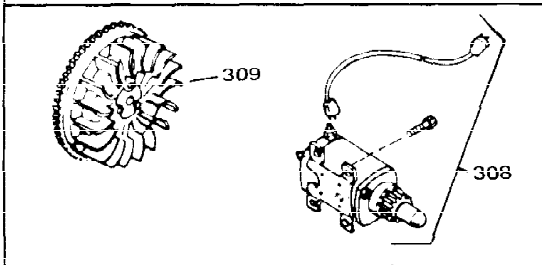

Ref #	Part Number	Qty	Description
36	650694A	0	Screw, Hex flange hd., 5/16-18 x 2
36	650695A	0	Screw, Hex flange hd., 5/16-18 x 2-1/4
36	650697A	0	Screw, Hex flange hd., 5/16-18 x 2-1/2
37	650128	0	Screw
37	650597	0	Screw, Hex washer hd., 10-24 x 5/8
37A	27261	0	Washer, Flat
41	28425	0	Cover, Valve chamber
56	30824	0	Link, Throttle
69	29747A	0	Screw
98	28569	0	Spring, Compression
98	31342	0	Spring, Compression
98	32924	0	Spring, Compression
99	650688	0	Screw, Hex hd., 10-32 x 1-5/16" (Drilled
99	29500	0	Screw, Fil. hd. mach., Sems, 8-32 x 3/4
99	650549	0	Screw
182	32683	0	Gasket, Fuel pump
183	32955	0	Cover, Fuel pump pad
184	9556	0	Plug, Oil drain (Sq. hd. pipe, 1/8-27)
185	30688	0	Screw, Hex hd. Sems, 1/4-20 x 1/2
189	650736	0	Screw
190	33013	0	Cover, Starter bubble
220A	34126	0	Bracket, Grommet mounting
221	28545	0	Grommet, Plastic
222	650643	0	Screw
224A	30826	0	Spring, Extension
225A	33108A	0	Control Assy., Speed (Remote Snow King)
225	730152	0	Control Assy., Speed
227	33177	0	Terminal
229	28942	0	Screw
230	27793	0	Clip, Conduit
238	32576	0	Seal, Snow guard
239	34127	0	Guard, Starter
262	29716	0	Screw
266	650815	0	Washer, Belleville
267	8115	0	Nut, Hex
305	33018	0	Harness, Adapter
306	590473	0	Starter, Rewind
308	32386	0	Starter Motor Kit (110-120 Volt)
308	32901	0	Starter Motor Kit (110-120 Volt)
308	33328	0	Starter Motor Kit (110-120 Volt)
308	33328A	0	Starter Motor Kit (110-120 Volt)
308	33518	0	Starter Motor Kit (110-120 Volt)
308	33518A	0	Starter Motor Kit (110-120 Volt)
308	33518B	0	Starter Motor Kit (110-120 Volt)
309	30811A	0	Flywheel