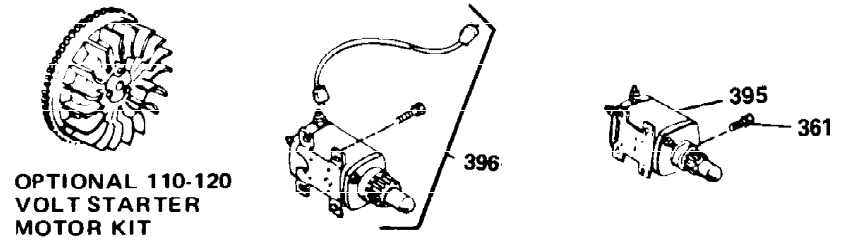

Ref #	Part Number	Qty	Description
420	730225	1	SAE 30 4-Cycle Engine Oil (Quart)
453	29538	1	Engine Mounting Base
454	650542	4	Screw, 5/16-18 x 3/4"

OPTIONAL SPARK ARREST MUFFLER

Ref #	Part Number	Qty	Description
23	31793	1	Ball Bearing
32	31792	1	Washer
74	31855	2	Bearing Retainer
94	33450	1	Lock Nut, 10-32
95	30886A	1	Extension Spring
96	30845A	1	R.P.M. Adjusting Bolt
110	31582	1	Ground Wire
172	28425	1	Valve Cover
175	650778	2	Lock Washer
176	650580	2	Lock Nut, 10-24
242	31691	1	Air Cleaner Bracket
262	29747B	2	Screw, Torx T-40, 5/16-24 x 21/32"
295	29683	1	Fuel Shut-off Valve
297	650168	2	Washer
298A	29752	2	Nut & Lock Washer
366	29574	1	Muffler Elbow
367	32862	1	Nut
368C	650168	1	Washer
368	31697	2	Fuel Tank Strap
370	34346	1	Instruction Decal