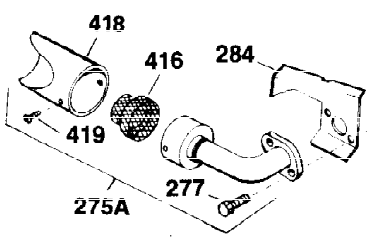

---

Ref #	Part Number	Qty	Description
453	29538	1	Engine Mounting Base
454	650542	4	Screw, 5/16-18 x 3/4"

OPTIONAL 110-120  
VOLT STARTER  
MOTOR KIT

OPTIONAL SPARK ARREST  
MUFFLER

Ref #	Part Number	Qty	Description
23	31793	1	Ball Bearing
32	31792	1	Washer
74	31855	2	Bearing Retainer
94	33450	1	Lock Nut, 10-32
95	30886A	1	Extension Spring
96	30845A	1	R.P.M. Adjusting Bolt
110	31582	1	Ground Wire
172	28425	1	Valve Cover
175	650778	2	Lock Washer
176	650580	2	Lock Nut, 10-24
242	31691	1	Air Cleaner Bracket
262	29747B	2	Screw, Torx T-40, 5/16-24 x 21/32"
291	30962	1	Fuel Line
295	29683	1	Fuel Shut-Off Valve
298B	29752	2	Nut & Lock Washer, 1/4-28
298A	6201	2	Screw, 1/4-28 x 7/8"
339	650168	2	Washer
366	29574	1	Muffler Elbow
367	32862	1	Nut
368	31697	2	Fuel Tank Strap
370	34346	1	Instruction Decal
370B	35274	1	Instruction Decal