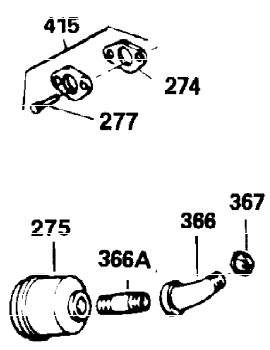

---

Ref #	Part Number	Qty	Description
453	29538	1	Engine Mounting Base
454	650542	4	Screw, 5/16-18 x 3/4"

OPTIONAL 110-120  
VOLT STARTER  
MOTOR KIT

OPTIONAL SPARK ARREST  
MUFFLER

Ref #	Part Number	Qty	Description
23	31793	1	Ball Bearing
32	31792	1	Washer
74	31855	2	Bearing Retainer
94	33450	1	Lock Nut, 10-32
95	30886A	1	Extension Spring
96	30845A	1	R.P.M. Adjusting Bolt
110	31582	1	Ground Wire
172	28425	1	Valve Cover
175	650778	2	Lock Washer
176	650580	2	Lock Nut, 10-24
242	31691	1	Air Cleaner Bracket
262	29747B	2	Screw, Torx T-40, 5/16-24 x 21/32"
291	30962	1	Fuel Line
295	29683	1	Fuel Shut-Off Valve
298B	29752	2	Nut & Lock Washer, 1/4-28
298A	6201	2	Screw, 1/4-28 x 7/8"
339	650168	2	Washer
366	29574	1	Muffler Elbow
367	32862	1	Nut
368	31697	2	Fuel Tank Strap
370	34346	1	Instruction Decal
370B	35274	1	Instruction Decal