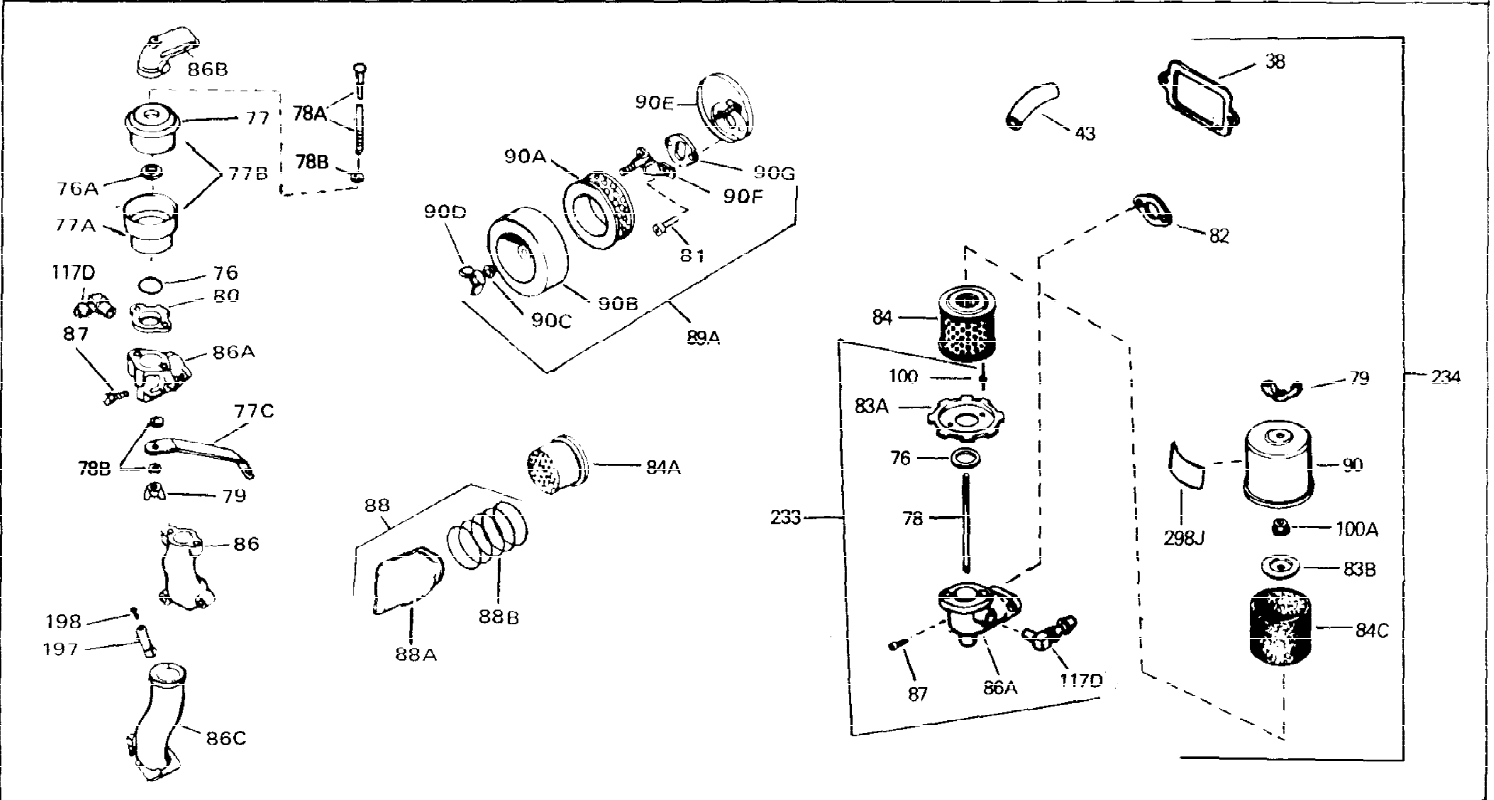

Ref #	Part Number	Qty	Description
35	26073	0	Washer, Connecting rod bolt
35	650570	0	Washer, Flat
35	650691	0	Washer, Flat
36	650694A	0	Screw, Hex flange hd., 5/16-18 x 2
36	650695A	0	Screw, Hex flange hd., 5/16-18 x 2-1/4
36	650697A	0	Screw, Hex flange hd., 5/16-18 x 2-1/2
38	27896	0	Gasket, Breather cover
43	27627	0	Tube, Breather
81	28820	0	Screw
81	30196	0	Screw
81	650521	0	Screw
86A	34697	0	Elbow, Air cleaner
89A	730128	0	Cleaner Assy., Air
113	650561	0	Screw
113A	650665	0	Screw
117B	33053	0	Valve, Fuel strainer & shut-off
121E	391026	0	Muffler
124B	33185	0	Cover & Tube, Muffler
124	650578	0	Screw
124A	33171	0	Screen, Muffler
125	27930	0	Gasket, Exhaust
134	31288	0	Muffler Adapter Kit
135	730130	0	Muffler Adapter Kit
136	6021A	0	Screw, Hex flange hd., 5/16-18 x 1-1/2
137	650697A	0	Screw, Hex flange hd., 5/16-18 x 2-1/2
138	30196	0	Screw
233	34819	0	Elbow Assy., Air cleaner
234	730561	0	Air Cleaner Kit, Dual Element upright,
273	650687	0	Screw, Pan hd. self-tap, 10-32 x 5/16
274A	650765	0	Screw, Hex washer hd. self-drilling, 10-32 x
274	650257	0	Screw, Pan hd. Sems, 8-32 x 5/16
275	34217	0	Cover, Carburetor
278	32398	0	Bracket, Choke
279	28820	0	Screw
280	650760	0	Screw
280A	650764	0	"U" Clip Nut
281	31291	0	Plug, Cover
284A	32410	0	Knob, Speed control
285	34132	0	Plate, Choke indicator
286	32182	0	Primer Assy.
287	32183	0	Bulb, Primer
288	32184	0	Body, Primer
289	32312	0	Retainer, Primer bulb
290	32180B	0	Line, Primer
298F	34133	0	Decal, Choke
298F	34144	0	Decal, "Primer" (Bilingual)
298G	34129	0	Decal, "Warning"