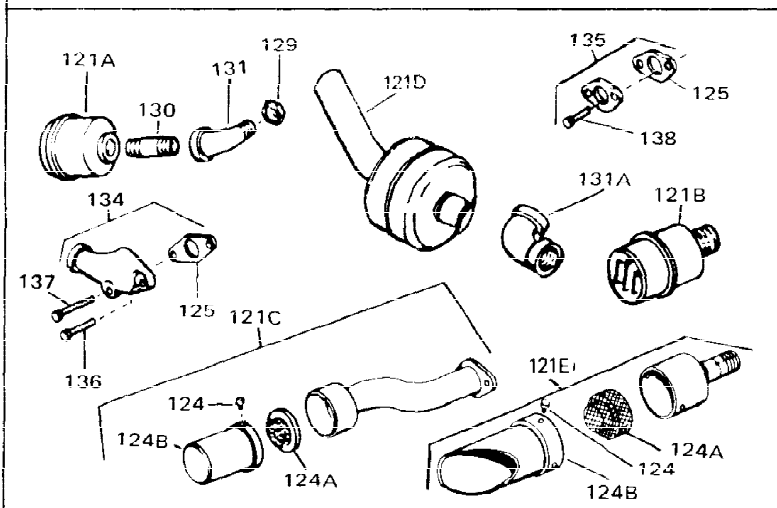

Ref #	Part Number	Qty	Description
35	26073	0	Washer, Connecting rod bolt
35	650570	0	Washer, Flat
35	650691	0	Washer, Flat
36	650694A	0	Screw, Hex flange hd., 5/16-18 x 2
36	650695A	0	Screw, Hex flange hd., 5/16-18 x 2-1/4
36	650697A	0	Screw, Hex flange hd., 5/16-18 x 2-1/2
38	27896	0	Gasket, Breather cover
43	27627	0	Tube, Breather
81	28820	0	Screw
81	30196	0	Screw
81	650521	0	Screw
86A	34697	0	Elbow, Air cleaner
89A	730128	0	Cleaner Assy., Air
113A	650665	0	Screw
113	650561	0	Screw
117B	33053	0	Valve, Fuel strainer & shut-off
121E	391026	0	Muffler
124A	33171	0	Screen, Muffler
124B	33185	0	Cover & Tube, Muffler
124	650578	0	Screw
125	27930	0	Gasket, Exhaust
134	31288	0	Muffler Adapter Kit
135	730130	0	Muffler Adapter Kit
136	6021A	0	Screw, Hex flange hd., 5/16-18 x 1-1/2
137	650697A	0	Screw, Hex flange hd., 5/16-18 x 2-1/2
138	30196	0	Screw
233	34819	0	Elbow Assy., Air cleaner
234	730561	0	Air Cleaner Kit, Dual Element upright,
273	650687	0	Screw, Pan hd. self-tap, 10-32 x 5/16
274	650257	0	Screw, Pan hd. Sems, 8-32 x 5/16
274A	650765	0	Screw, Hex washer hd. self-drilling, 10-32 x
275	34217	0	Cover, Carburetor
278	32398	0	Bracket, Choke
279	28820	0	Screw
280	650760	0	Screw
280A	650764	0	"U" Clip Nut
284A	32410	0	Knob, Speed control
285	34132	0	Plate, Choke indicator
298F	34133	0	Decal, Choke