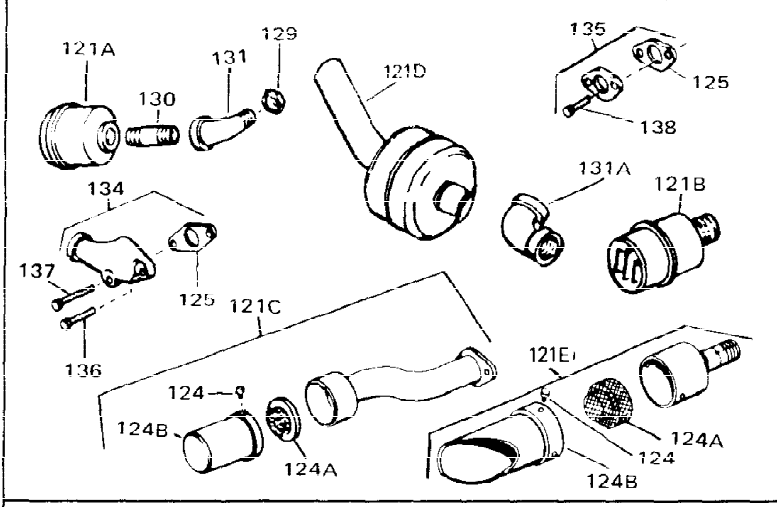

Ref #	Part Number	Qty	Description
35	26073	0	Washer, Connecting rod bolt
35	650570	0	Washer, Flat
35	650691	0	Washer, Flat
36	650694A	0	Screw, Hex flange hd., 5/16-18 x 2
36	650695A	0	Screw, Hex flange hd., 5/16-18 x 2-1/4
36	650697A	0	Screw, Hex flange hd., 5/16-18 x 2-1/2
38	27896	0	Gasket, Breather cover
43	27627	0	Tube, Breather
81	28820	0	Screw
81	30196	0	Screw
81	650521	0	Screw
86A	34697	0	Elbow, Air cleaner
89A	730128	0	Cleaner Assy., Air
113	650561	0	Screw
113A	650665	0	Screw
117A	32961	0	Valve, Fuel shut-off
117B	33053	0	Valve, Fuel strainer & shut-off
121E	391026	0	Muffler
124B	33185	0	Cover & Tube, Muffler
124	650578	0	Screw
124A	33171	0	Screen, Muffler
125	27930	0	Gasket, Exhaust
134	31288	0	Muffler Adapter Kit
135	730130	0	Muffler Adapter Kit
136	6021A	0	Screw, Hex flange hd., 5/16-18 x 1-1/2
137	650697A	0	Screw, Hex flange hd., 5/16-18 x 2-1/2
138	30196	0	Screw
233	34819	0	Elbow Assy., Air cleaner
234	730561	0	Air Cleaner Kit, Dual Element upright,
273	650687	0	Screw, Pan hd. self-tap, 10-32 x 5/16
274A	650765	0	Screw, Hex washer hd. self-drilling, 10-32 x
274	650257	0	Screw, Pan hd. Sems, 8-32 x 5/16
275	34217	0	Cover, Carburetor
278	32398	0	Bracket, Choke
279	28820	0	Screw
280	650760	0	Screw
280A	650764	0	"U" Clip Nut
281	31291	0	Plug, Cover
284A	32410	0	Knob, Speed control
285	34132	0	Plate, Choke indicator
286	32182	0	Primer Assy.
287	32183	0	Bulb, Primer
288	32184	0	Body, Primer
289	32312	0	Retainer, Primer bulb
290	32180B	0	Line, Primer
298F	34417	0	Decal, "Primer" (Bilingual)
298G	34414	0	Decal, "Warning" (Bilingual)
298G	34418	0	Decal, "Choke" (Bilingual)