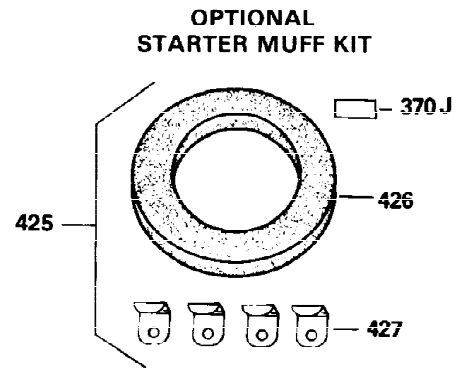

Ref #	Part Number	Qty	Description
300	34186A	1	Fuel Tank (Incl. 292 & 301)
301	35355	1	Fuel Cap
305	35554	1	Oil Fill Tube
307	35499	1	"O" Ring
308	35540	1	Fill Tube Clip
310	35555	1	Dipstick
327	35392	1	Starter Plug
340	34159	1	Fuel Tank Bracket
341	34158	1	Fuel Tank Bracket
342	650561	1	Screw, 1/4-20 x 5/8"
370A	550223	1	Name Decal
380	632230	1	Carburetor (Incl. 184)
390	590666	1	Rewind Starter
400	33235A	1	* Gasket Set (Incl. items marked PK i n notes) Incl. part #'s 27272A (2), 27896A (2), 27913A (1), 27915A (2), 28938C (1), 29673 (1), 30684 (1), 31688A (1), 33355A (1), 35865 (1)
420	730225	1	SAE 30 4-Cycle Engine Oil (Quart)
453	29538	1	Engine Mounting Base
454	650542	4	Screw, 5/16-18 x 3/4"

OPTIONAL 110-120
VOLT STARTER
MOTOR KIT

OPTIONAL SPARK ARREST
MUFFLER

Ref #	Part Number	Qty	Description
172	28425	1	Valve Cover
242	31691	1	Air Cleaner Bracket
262	29747B	2	Screw, Torx T-40, 5/16-24 x 21/32"
269	35865	1	* Exhaust Manifold Gasket
275	32401	1	Muffler
277	650694A	1	Screw, 5/16-18 x 2"
277A	30196	1	Screw, 5/16-18 x 3/4"
279B	26073	1	Washer
284	34174	1	Muffler Deflector
291	30962	1	Fuel Line
370B	35274	1	Instruction Decal
370	34346	1	Instruction Decal

**ADD-ON ALTERNATOR
 AC LIGHTING OR DC CHARGING**

**OPTIONAL
 STARTER MUFF KIT**
 730571
 Can be used on H50-60 with
 stamped steel starter.

SOLID STATE

Ref #	Part Number	Qty	Description
90	611084	1	Flywheel
100	34443A	1	Solid State Ignition
102	650872	2	Solid State Mounting Stud
103	650814	2	Screw, Torx T-15, 10-24 x 1"
172	28425	1	Valve Cover
173	35350	1	Breather Tube
239	27272A	1	* Air Cleaner Gasket
242	31691	1	Air Cleaner Bracket
245	30727	1	Air Cleaner Filter
269	35865	1	* Exhaust Manifold Gasket
277A	30196	1	Screw, 5/16-18 x 3/4"
279B	26073	1	Washer
291	30962	1	Fuel Line