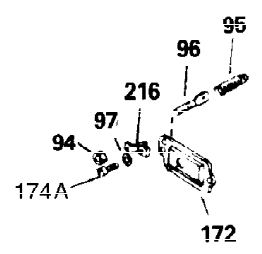

**OPTIONAL 110-120
VOLT STARTER
MOTOR KIT**