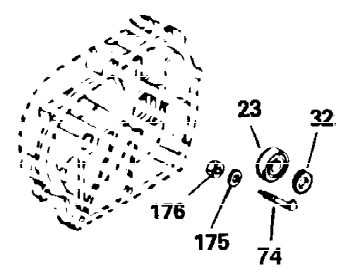

**OPTIONAL 110-120
VOLT STARTER
MOTOR KIT**