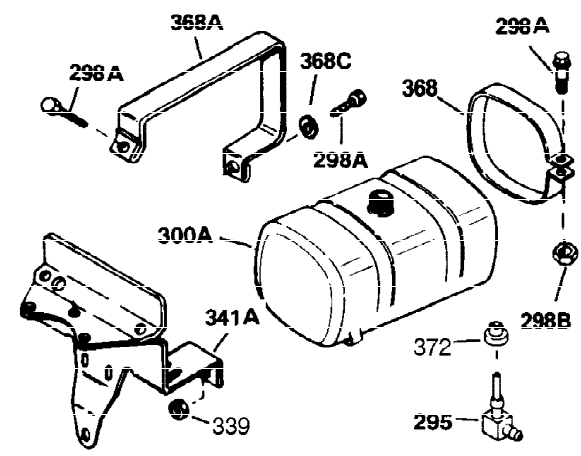

**OPTIONAL 110-120
VOLT STARTER
MOTOR KIT**

**OPTIONAL SPARK ARREST
MUFFLER**