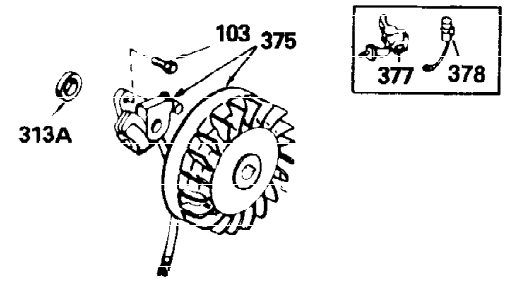

**ADD-ON ALTERNATOR
AC LIGHTING OR DC CHARGING**