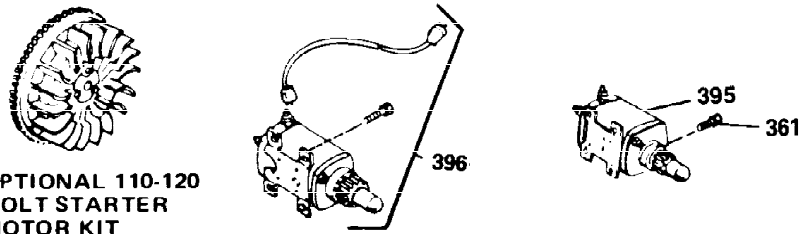

**OPTIONAL 110-120
VOLT STARTER
MOTOR KIT**