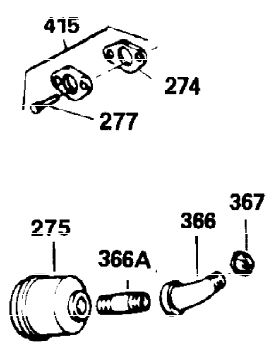

**OPTIONAL SPARK ARREST
MUFFLER**