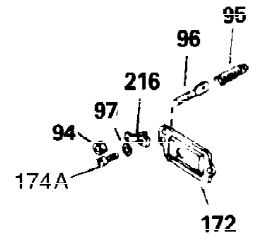

**OPTIONAL 110-120
VOLT STARTER
MOTOR KIT**