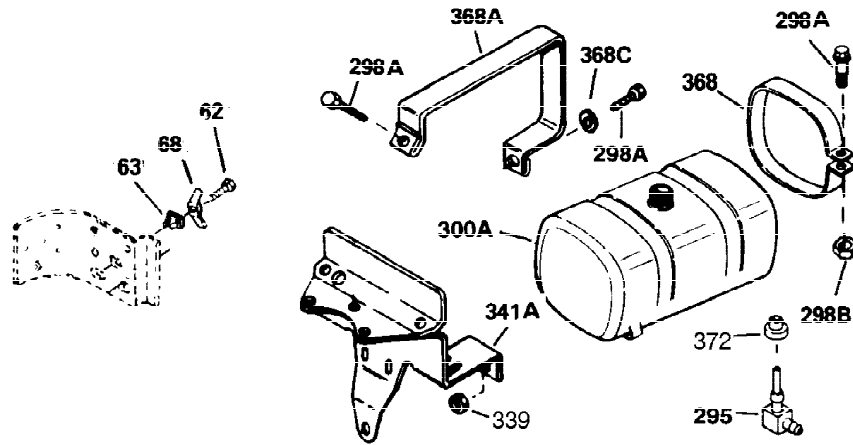

Ref #	Part Number	Qty	Description
307	35499	1	"O" Ring
308	35540	1	Fill Tube Clip
310	35555	1	Dipstick
325	29443	1	Wire Clip
327	35392	1	Starter Plug
342	30063	1	Screw, Torx T-30, 1/4-20 x 1/2"
370A	550223	1	Name Decal
380	632283	1	Carburetor (Incl. 184)
390	590666	1	Rewind Starter
400	33235A	1	* Gasket Set (Incl. items marked PK i n notes) Incl. part #'s 27272A (2), 27896A (2), 27913A (1), 27915A (2), 28938C (1), 29673 (1), 30684 (1), 31688A (1), 33355A (1), 35865 (1)
420	730225	1	SAE 30 4-Cycle Engine Oil (Quart)
453	29538	1	Engine Mounting Base
454	650542	4	Screw, 5/16-18 x 3/4"