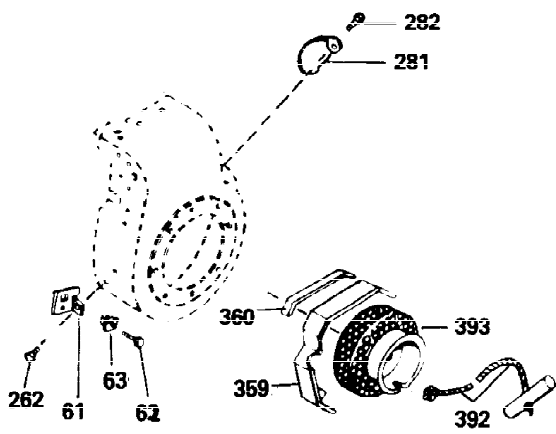

Ref #	Part Number	Qty	Description
307	35499	1	"O" Ring
308	35540	1	Fill Tube Clip
310	35555	1	Dipstick
325	29443	1	Wire Clip
327	35392	1	Starter Plug
342	30063	1	Screw, Torx T-30, 1/4-20 x 1/2"
370A	550223	1	Name Decal
380	632283	1	Carburetor (Incl. 184)
390	590666	1	Rewind Starter
400	33235A	1	* Gasket Set (Incl. items marked PK i n notes) Incl. part #'s 27272A (2), 27896A (2), 27913A (1), 27915A (2), 28938C (1), 29673 (1), 30684 (1), 31688A (1), 33355A (1), 35865 (1)
420	730225	1	SAE 30 4-Cycle Engine Oil (Quart)
453	29538	1	Engine Mounting Base
454	650542	4	Screw, 5/16-18 x 3/4"