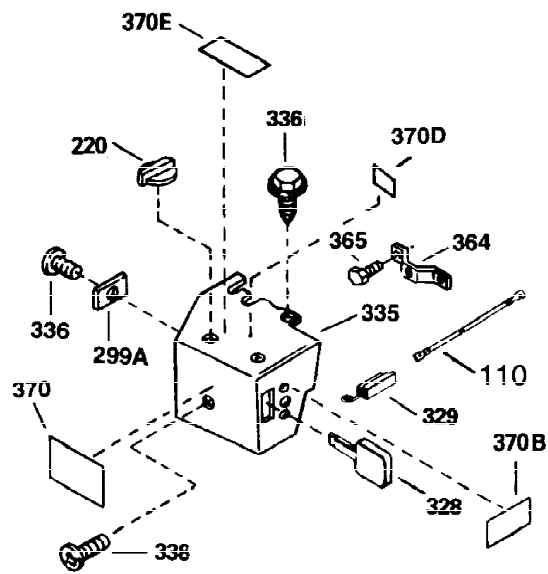

Ref #	Part Number	Qty	Description
307	35499	1	"O" Ring
308	35540	1	Fill Tube Clip
310	35555	1	Dipstick
325	29443	1	Wire Clip
327	35392	1	Starter Plug
342	30063	1	Screw, Torx T-30, 1/4-20 x 1/2"
370A	550223	1	Name Decal
380	632283	1	Carburetor (Incl. 184)
390	590666	1	Rewind Starter
400	33235A	1	* Gasket Set (Incl. items marked PK i n notes) Incl. part #'s 27272A (2), 27896A (2), 27913A (1), 27915A (2), 28938C (1), 29673 (1), 30684 (1), 31688A (1), 33355A (1), 35865 (1)
420	730225	1	SAE 30 4-Cycle Engine Oil (Quart)
453	29538	1	Engine Mounting Base
454	650542	4	Screw, 5/16-18 x 3/4"