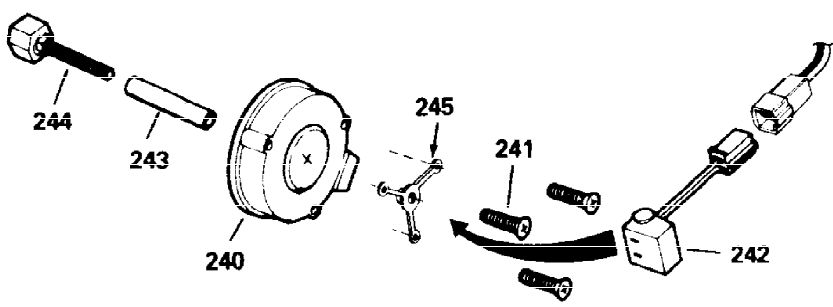

ADD-ON ALTERNATOR AC LIGHTING OR DC CHARGING