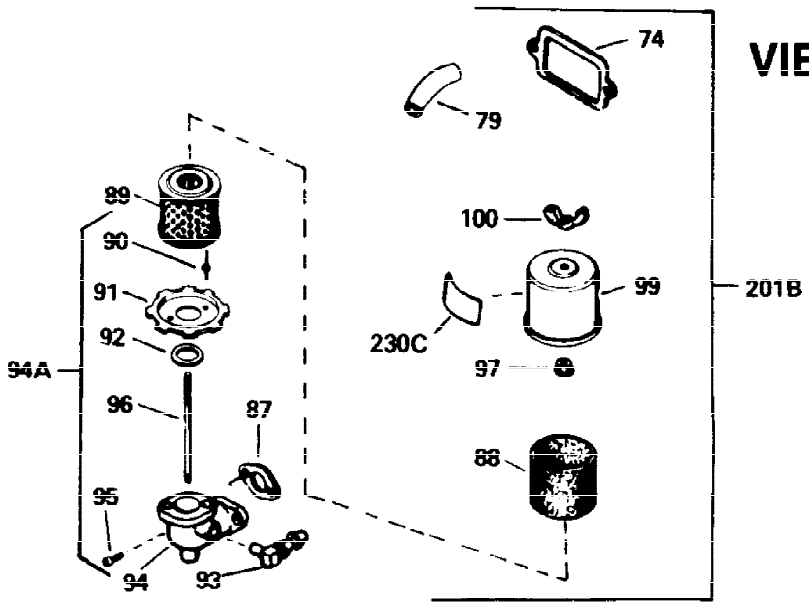

ILLUSTRATION SHOWS TYPICAL PARTS ONLY. ORDER BY PART NUMBER, PARTS NOT LISTED ARE SUPPLIED BY OEM.