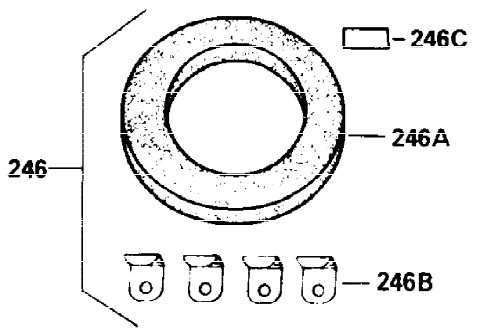

VIEW 3 of 3

OPTIONAL STARTER MUFF KIT