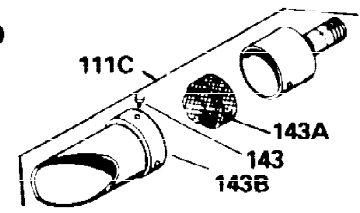

OPTIONAL SPARK ARREST MUFFLER