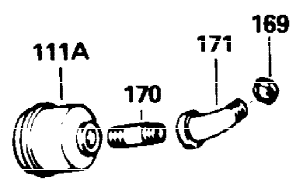

OPTIONAL SPARK ARREST MUFFLER