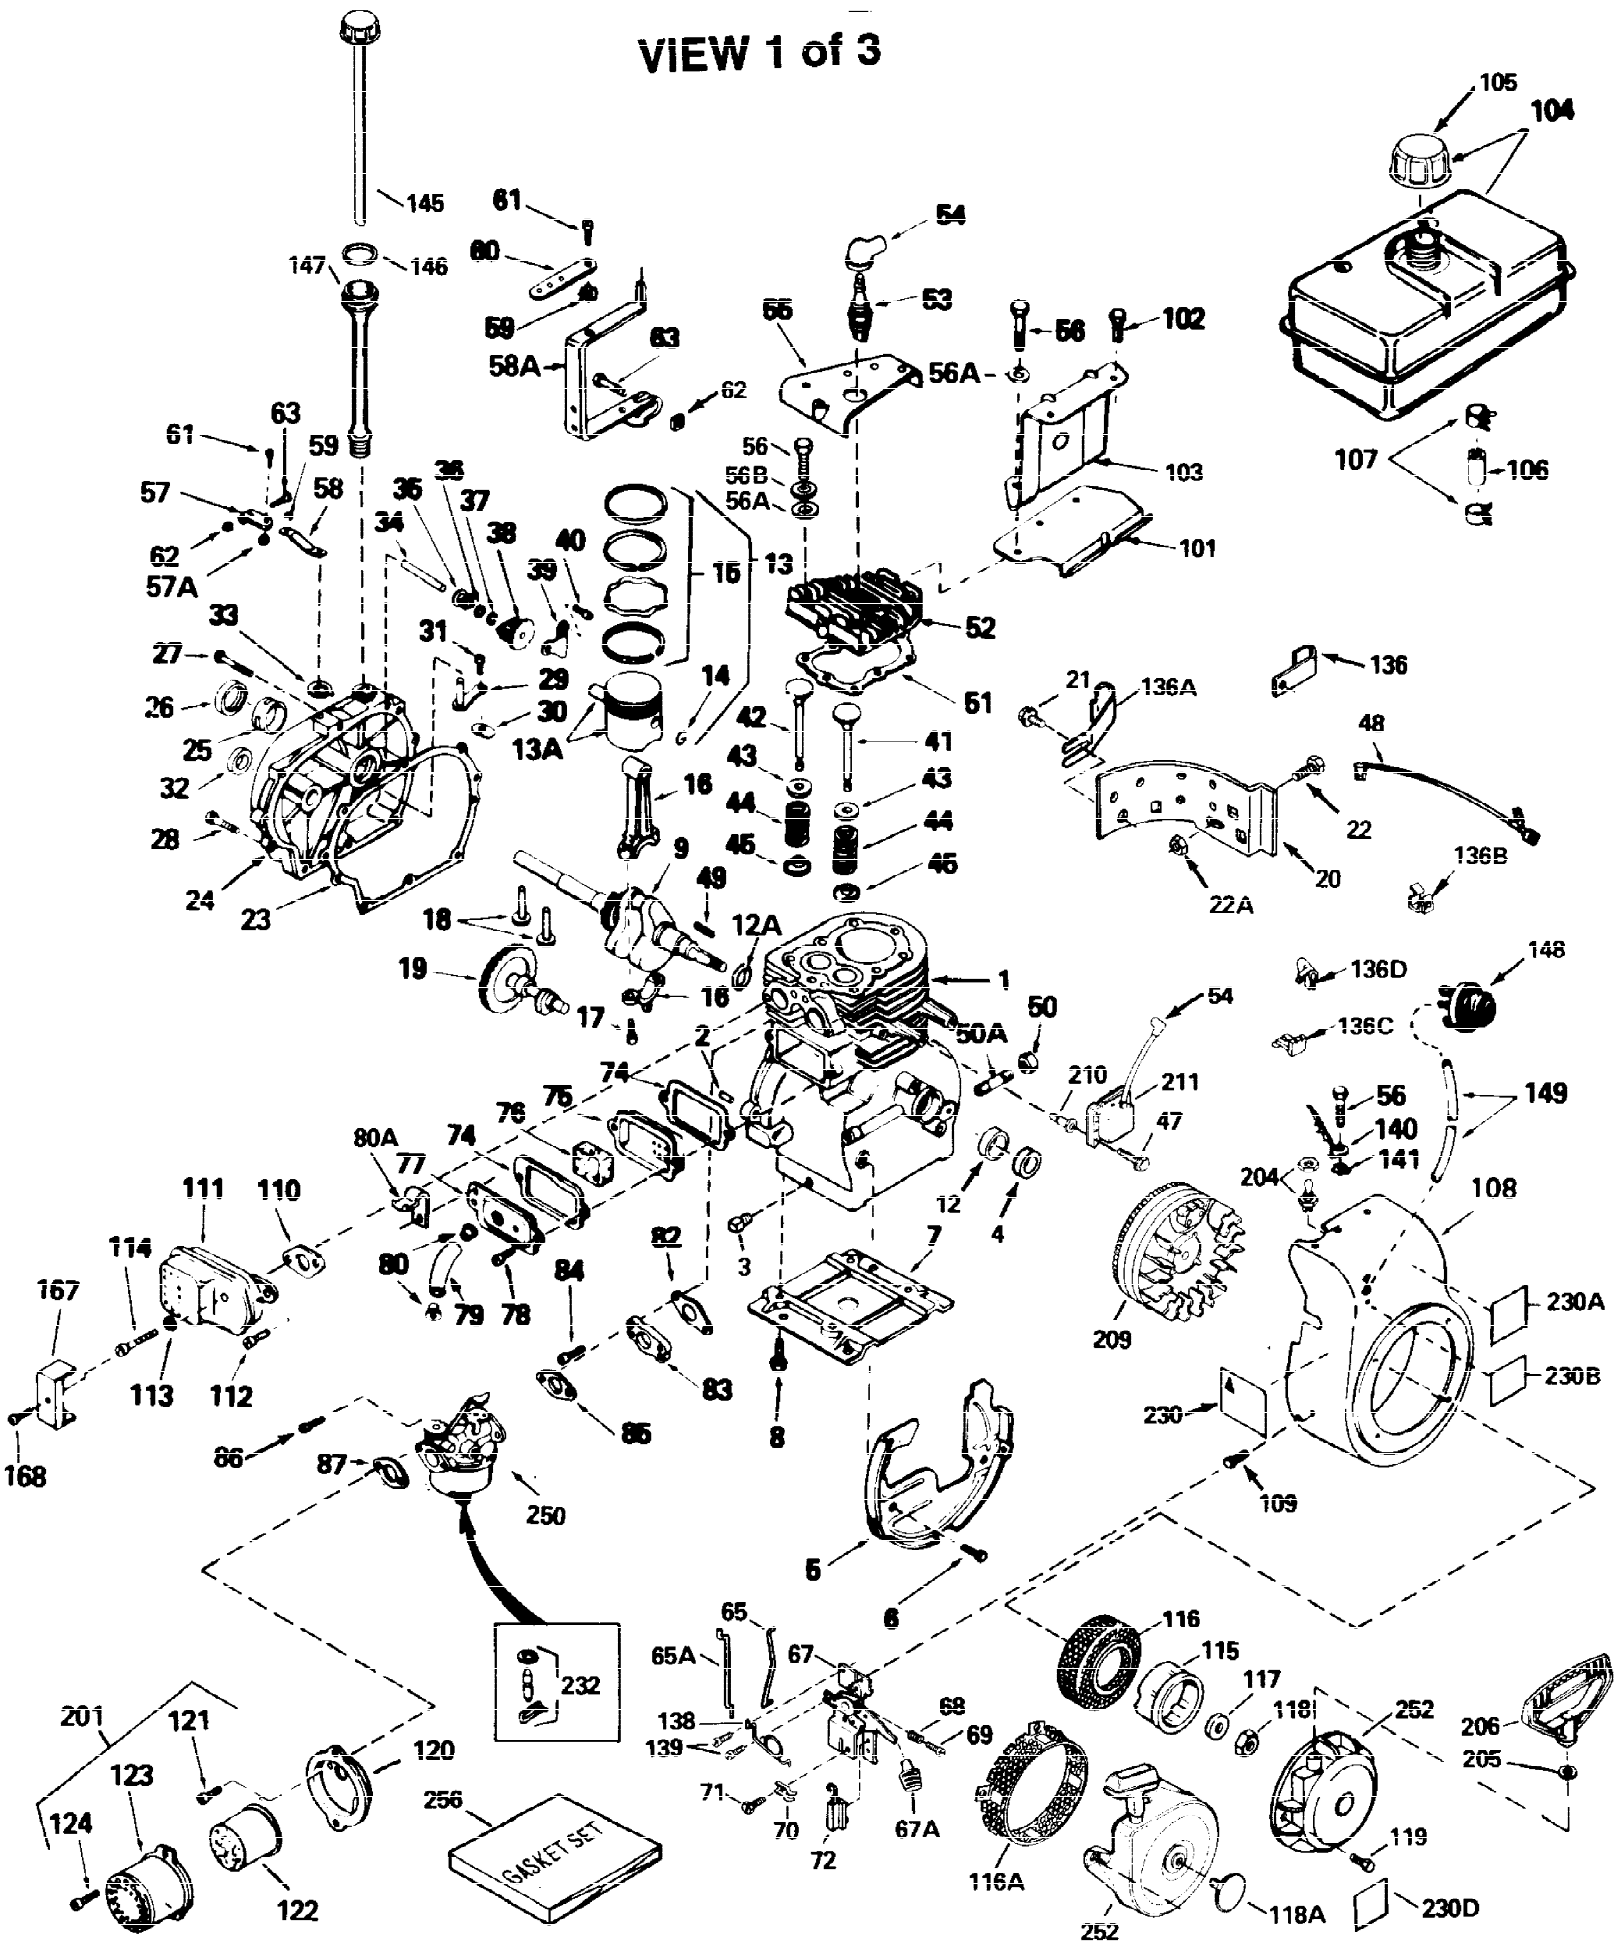

### VIEW 1 of 3

Ref #	Part Number	Qty	Description
1	35123A	1	Cylinder (Incl. 2, 20 & 72)
2	27652	2	Dowel Pin
15A	30700	1	Governor Yoke
15B	650494	1	Screw, 6-40 x 5/16"
15	30699C	1	Governor Rod (Incl. 15A & 15B)
16	33454	1	Governor Lever
17	29916	1	Governor Lever Clamp
18	650548	1	Screw, 8-32 x 5/16"
19	34663	1	Speed Control Spring
20	32630	1	Oil Seal
23	31793	1	Ball Bearing
25	29536	1	Blower Housing Baffle
26	650561	2	Screw, 1/4-20 x 5/8"
28	30322	1	Lock Nut, 8-32
30	35283	1	Crankshaft
32	31792	1	Washer
35	29826	1	Screw, 10-32 x 3/4"
36	29918	1	Lock Washer
37	29216	1	Lock Nut, 10-32
38	29642	1	Retaining Ring
40	34531	1	Piston, Pin & Ring Set (Std.)
40	34532	1	Piston, Pin & Ring Set (.010" OS)
40	34533	1	Piston, Pin & Ring Set (.020" OS)
41	33312B	1	Piston & Pin Ass'y. (Std.) (Incl. 43)
41	33313B	1	Piston & Pin Ass'y. (.010" OS) (Incl. 43)
41	33314B	1	Piston & Pin Ass'y. (.020" OS) (Incl. 43)
42	34854	1	Ring Set (Std.)
42	34855	1	Ring Set (.010" OS)
42	34856	1	Ring Set (.020" OS)
43	27888	2	Piston Pin Retaining Ring
45	31295C	1	Connecting Rod Ass'y. (Incl. 46)
48	34034	2	Valve Lifter
50	33156	1	Camshaft (BCR)
60	30622A	1	Blower Housing Extension
62	650760	1	Screw, 8-32 x 3/8
65	650128	1	Screw, 10-24 x 1/2"
69	30684	1	* Cylinder Cover Gasket
70	31451A	1	Cylinder Cover (Incl. 74,75,80,175 & 176)
72	27642	2	Oil Drain Plug
74	31855	2	Bearing Retainer
75	28460	1	Oil Seal
80	31845	1	Governor Shaft
81	30590A	1	Washer
82	30591	1	Governor Gear Ass'y. (Incl. 81)
83	30588A	1	Governor Spool
84	29193	1	Retaining Ring
86	650488	7	Screw, 1/4-20 x 1-1/4"
87	650493	1	Screw, 1/4-20 x 1-3/4"
101	610118	1	Spark Plug Cover
102	650872	2	Solid State Mounting Stud
103	650814	2	Screw, Torx T-15, 10-24 x 1"
110	35187	1	Ground Wire
119	28938B	1	* Cylinder Head Gasket
120	30938A	1	Cylinder Head (Incl. 3 of 130)
125	27878A	1	Exhaust Valve (Std.) (Incl. 151)