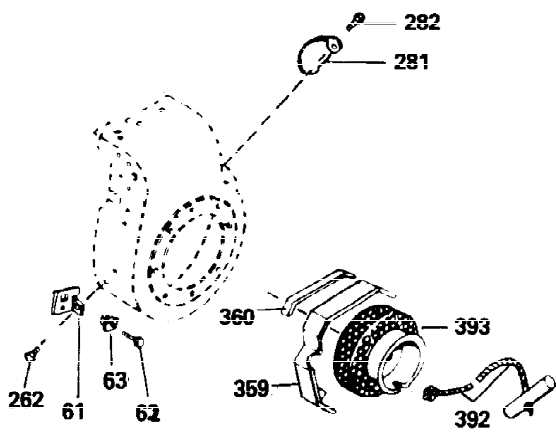

Ref #	Part Number	Qty	Description
301	35355	1	Fuel Cap
305	33893A	1	Oil Fill Tube
307	33590	1	* "O" Ring
308	33997	1	Fill Tube Clip
310	34011A	1	Dipstick
325	29443	1	Wire Clip
340	34159	1	Fuel Tank Bracket
341	34158	1	Fuel Tank Bracket
342	650561	1	Screw, 1/4-20 x 5/8"
370A	34686	1	Logo Decal
370C	34704	1	Instruction Decal
380	632257	1	Carburetor (Incl. 184)
390	590420	1	Rewind Starter
400	33235A	1	* Gasket Set (Incl. items marked PK i n notes) Incl. part #'s 27272A (2), 27896A (2), 27913A (1), 27915A (2), 28938C (1), 29673 (1), 30684 (1), 31688A (1), 33355A (1), 35865 (1)
420	730225	1	SAE 30 4-Cycle Engine Oil (Quart)
453	29538	1	Engine Mounting Base
454	650542	4	Screw, 5/16-18 x 3/4"