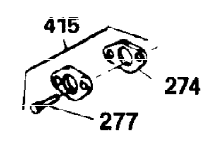

OPTIONAL SPARK ARREST
MUFFLER