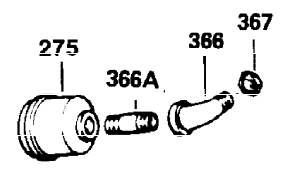

**OPTIONAL SPARK ARREST
MUFFLER**