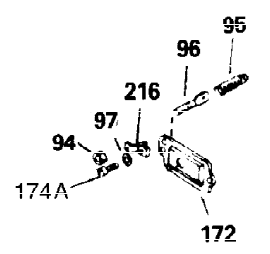

**OPTIONAL 110-120
VOLT STARTER
MOTOR KIT**