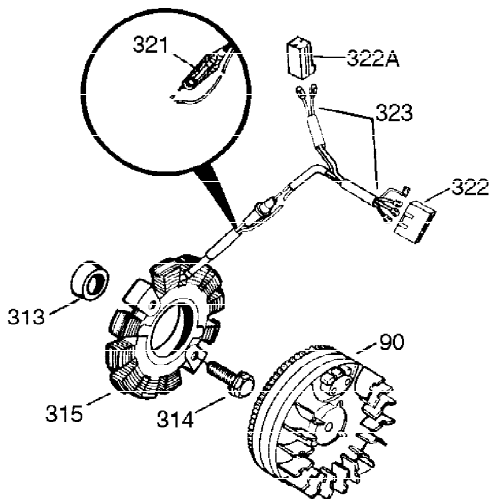

**OPTIONAL
STARTER MUFF KIT**

730571

Can be used on H50-60 with
stamped steel starter.