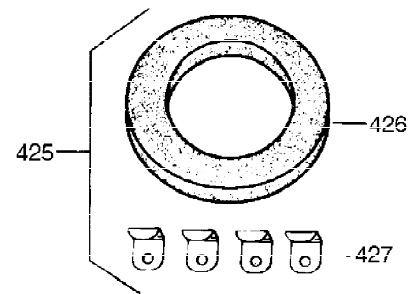

**OPTIONAL
STARTER MUFF KIT**

730571

Can be used on H50-60 with
stamped steel starter.