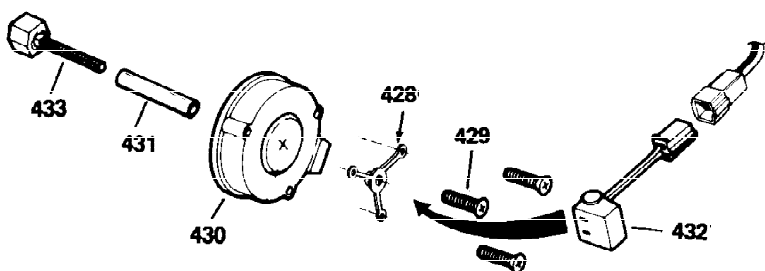

OPTIONAL 110-120  
VOLT STARTER  
MOTOR KIT

OPTIONAL SPARK ARREST  
MUFFLER

Ref #	Part Number	Qty	Description
94	33450	1	Lock Nut, 10-32
95	30886A	1	Extension Spring
96	30845A	1	R.P.M. Adjusting Bolt
110A	35269	1	Ground Wire
172	28425	1	Valve Cover
216	32328	1	R.P.M. Adjusting Lever
242	31691	1	Air Cleaner Bracket
262	29747B	2	Screw, Torx T-40, 5/16-24 x 21/32"
269	35865	1	* Exhaust Manifold Gasket
275	32401	1	Muffler
277A	30196	1	Screw, 5/16-18 x 3/4"
277	650694A	1	Screw, 5/16-18 x 2"
279B	26073	1	Washer
291	30962	1	Fuel Line
370	34346	1	Instruction Decal
370B	35274	1	Instruction Decal

**ADD-ON ALTERNATOR  
 AC LIGHTING OR DC CHARGING**

**730571**  
 Can be used on H50-60 with stamped steel starter.

**STANDARD POINT  
 IGNITION**

**SOLID STATE**

Ref #	Part Number	Qty	Description
90	611084	1	Flywheel
100	34443A	1	Solid State Ignition
101	610118	1	Spark Plug Cover
102	650872	2	Solid State Mounting Stud
103	650814	2	Screw, Torx T-15, 10-24 x 1"
110A	35269	1	Ground Wire
172	28425	1	Valve Cover
173	35350	1	Breather Tube
239	27272A	1	* Air Cleaner Gasket
242	31691	1	Air Cleaner Bracket
245	30727	1	Air Cleaner Filter
269	35865	1	* Exhaust Manifold Gasket
277A	30196	1	Screw, 5/16-18 x 3/4"
279B	26073	1	Washer
291	30962	1	Fuel Line