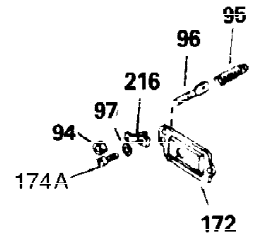

OPTIONAL 110-120
VOLT STARTER
MOTOR KIT