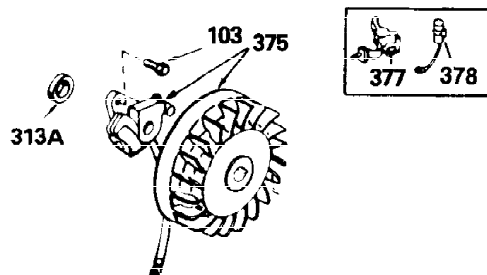

Ref #	Part Number	Qty	Description
340	34159	1	Fuel Tank Bracket
341	34158	1	Fuel Tank Bracket
342	650561	1	Screw, 1/4-20 x 5/8"
370C	33183	1	(Stop-Run) Decal
370A	550223	1	Logo Decal
380	632230	1	Carburetor (Incl. 184)
390	590420	1	Rewind Starter
400	33235A	1	* Gasket Set (Incl. items marked PK i n notes) Incl. part #'s 27272A (2), 27896A (2), 27913A (1), 27915A (2), 28938C (1), 29673 (1), 30684 (1), 31688A (1), 33355A (1), 35865 (1)
420	730225	1	SAE 30 4-Cycle Engine Oil (Quart)
453	29538	1	Engine Mounting Base
454	650542	4	Screw, 5/16-18 x 3/4"

OPTIONAL 110-120  
VOLT STARTER  
MOTOR KIT

OPTIONAL SPARK ARREST  
MUFFLER

Ref #	Part Number	Qty	Description
94	33450	1	Lock Nut, 10-32
95	30886A	1	Extension Spring
96	30845A	1	R.P.M. Adjusting Bolt
110A	35269	1	Ground Wire
172	28425	1	Valve Cover
216	32328	1	R.P.M. Adjusting Lever
242	31691	1	Air Cleaner Bracket
262	29747B	2	Screw, Torx T-40, 5/16-24 x 21/32"
269	35865	1	* Exhaust Manifold Gasket
275	32401	1	Muffler
277A	30196	1	Screw, 5/16-18 x 3/4"
277	650694A	1	Screw, 5/16-18 x 2"
279B	26073	1	Washer
291	30962	1	Fuel Line
370	34346	1	Instruction Decal
370B	35274	1	Instruction Decal

**ADD-ON ALTERNATOR  
 AC LIGHTING OR DC CHARGING**

**730571**  
 Can be used on H50-60 with stamped steel starter.

**STANDARD POINT  
 IGNITION**

**SOLID STATE**

Ref #	Part Number	Qty	Description
90	611084	1	Flywheel
100	34443A	1	Solid State Ignition
101	610118	1	Spark Plug Cover
102	650872	2	Solid State Mounting Stud
103	650814	2	Screw, Torx T-15, 10-24 x 1"
110A	35269	1	Ground Wire
172	28425	1	Valve Cover
173	35350	1	Breather Tube
239	27272A	1	* Air Cleaner Gasket
242	31691	1	Air Cleaner Bracket
245	30727	1	Air Cleaner Filter
269	35865	1	* Exhaust Manifold Gasket
277A	30196	1	Screw, 5/16-18 x 3/4"
279B	26073	1	Washer
291	30962	1	Fuel Line