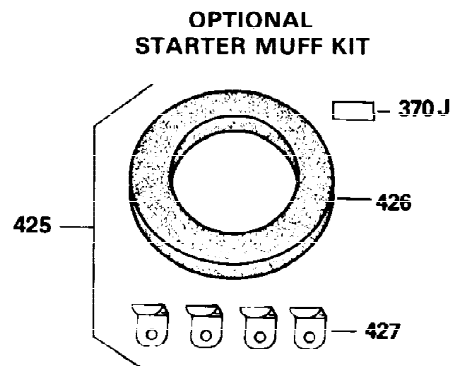

Ref #	Part Number	Qty	Description
340	34159	1	Fuel Tank Bracket
341	34158	1	Fuel Tank Bracket
342	650561	1	Screw, 1/4-20 x 5/8"
370C	33183	1	(Stop-Run) Decal
370A	550223	1	Logo Decal
380	632230	1	Carburetor (Incl. 184)
390	590420	1	Rewind Starter
400	33235A	1	* Gasket Set (Incl. items marked PK i n notes) Incl. part #'s 27272A (2), 27896A (2), 27913A (1), 27915A (2), 28938C (1), 29673 (1), 30684 (1), 31688A (1), 33355A (1), 35865 (1)
420	730225	1	SAE 30 4-Cycle Engine Oil (Quart)
453	29538	1	Engine Mounting Base
454	650542	4	Screw, 5/16-18 x 3/4"

OPTIONAL 110-120  
VOLT STARTER  
MOTOR KIT

OPTIONAL SPARK ARREST  
MUFFLER

Ref #	Part Number	Qty	Description
94	33450	1	Lock Nut, 10-32
95	30886A	1	Extension Spring
96	30845A	1	R.P.M. Adjusting Bolt
110A	35269	1	Ground Wire
172	28425	1	Valve Cover
216	32328	1	R.P.M. Adjusting Lever
242	31691	1	Air Cleaner Bracket
262	29747B	2	Screw, Torx T-40, 5/16-24 x 21/32"
269	35865	1	* Exhaust Manifold Gasket
275	32401	1	Muffler
277A	30196	1	Screw, 5/16-18 x 3/4"
277	650694A	1	Screw, 5/16-18 x 2"
279B	26073	1	Washer
291	30962	1	Fuel Line
370	34346	1	Instruction Decal
370B	35274	1	Instruction Decal

**ADD-ON ALTERNATOR  
 AC LIGHTING OR DC CHARGING**

**730571**  
 Can be used on H50-60 with stamped steel starter.

**STANDARD POINT  
 IGNITION**

**SOLID STATE**

Ref #	Part Number	Qty	Description
90	611084	1	Flywheel
100	34443A	1	Solid State Ignition
101	610118	1	Spark Plug Cover
102	650872	2	Solid State Mounting Stud
103	650814	2	Screw, Torx T-15, 10-24 x 1"
110A	35269	1	Ground Wire
172	28425	1	Valve Cover
173	35350	1	Breather Tube
239	27272A	1	* Air Cleaner Gasket
242	31691	1	Air Cleaner Bracket
245	30727	1	Air Cleaner Filter
269	35865	1	* Exhaust Manifold Gasket
277A	30196	1	Screw, 5/16-18 x 3/4"
279B	26073	1	Washer
291	30962	1	Fuel Line