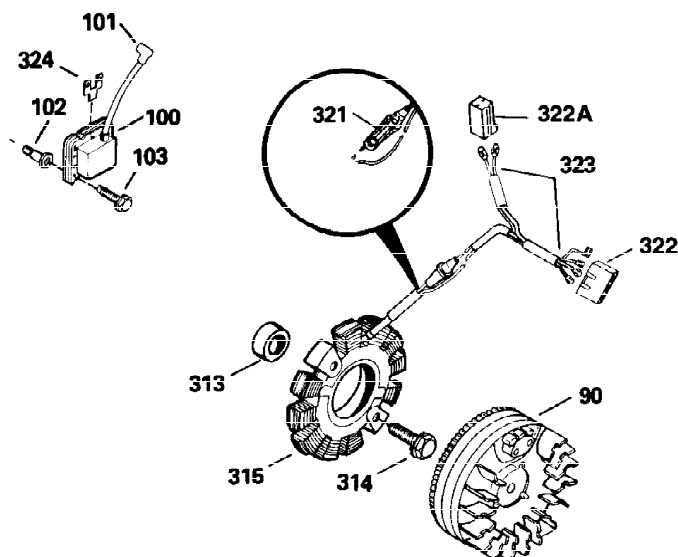

**ADD-ON ALTERNATOR  
 AC LIGHTING OR DC CHARGING**

**730571**  
 Can be used on H50-60 with stamped steel starter.

**STANDARD POINT  
 IGNITION**

**SOLID STATE**

Ref #	Part Number	Qty	Description
90	611084	1	Flywheel
100	34443A	1	Solid State Ignition
101	610118	1	Spark Plug Cover
102	650872	2	Solid State Mounting Stud
103	650814	2	Screw, Torx T-15, 10-24 x 1"
110A	35269	1	Ground Wire
172	28425	1	Valve Cover
173	35350	1	Breather Tube
239	27272A	1	* Air Cleaner Gasket
242	31691	1	Air Cleaner Bracket
245	30727	1	Air Cleaner Filter
269	35865	1	* Exhaust Manifold Gasket
277A	30196	1	Screw, 5/16-18 x 3/4"
279B	26073	1	Washer
291	30962	1	Fuel Line