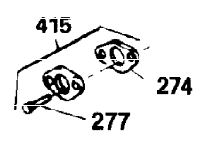

OPTIONAL SPARK ARREST
MUFFLER